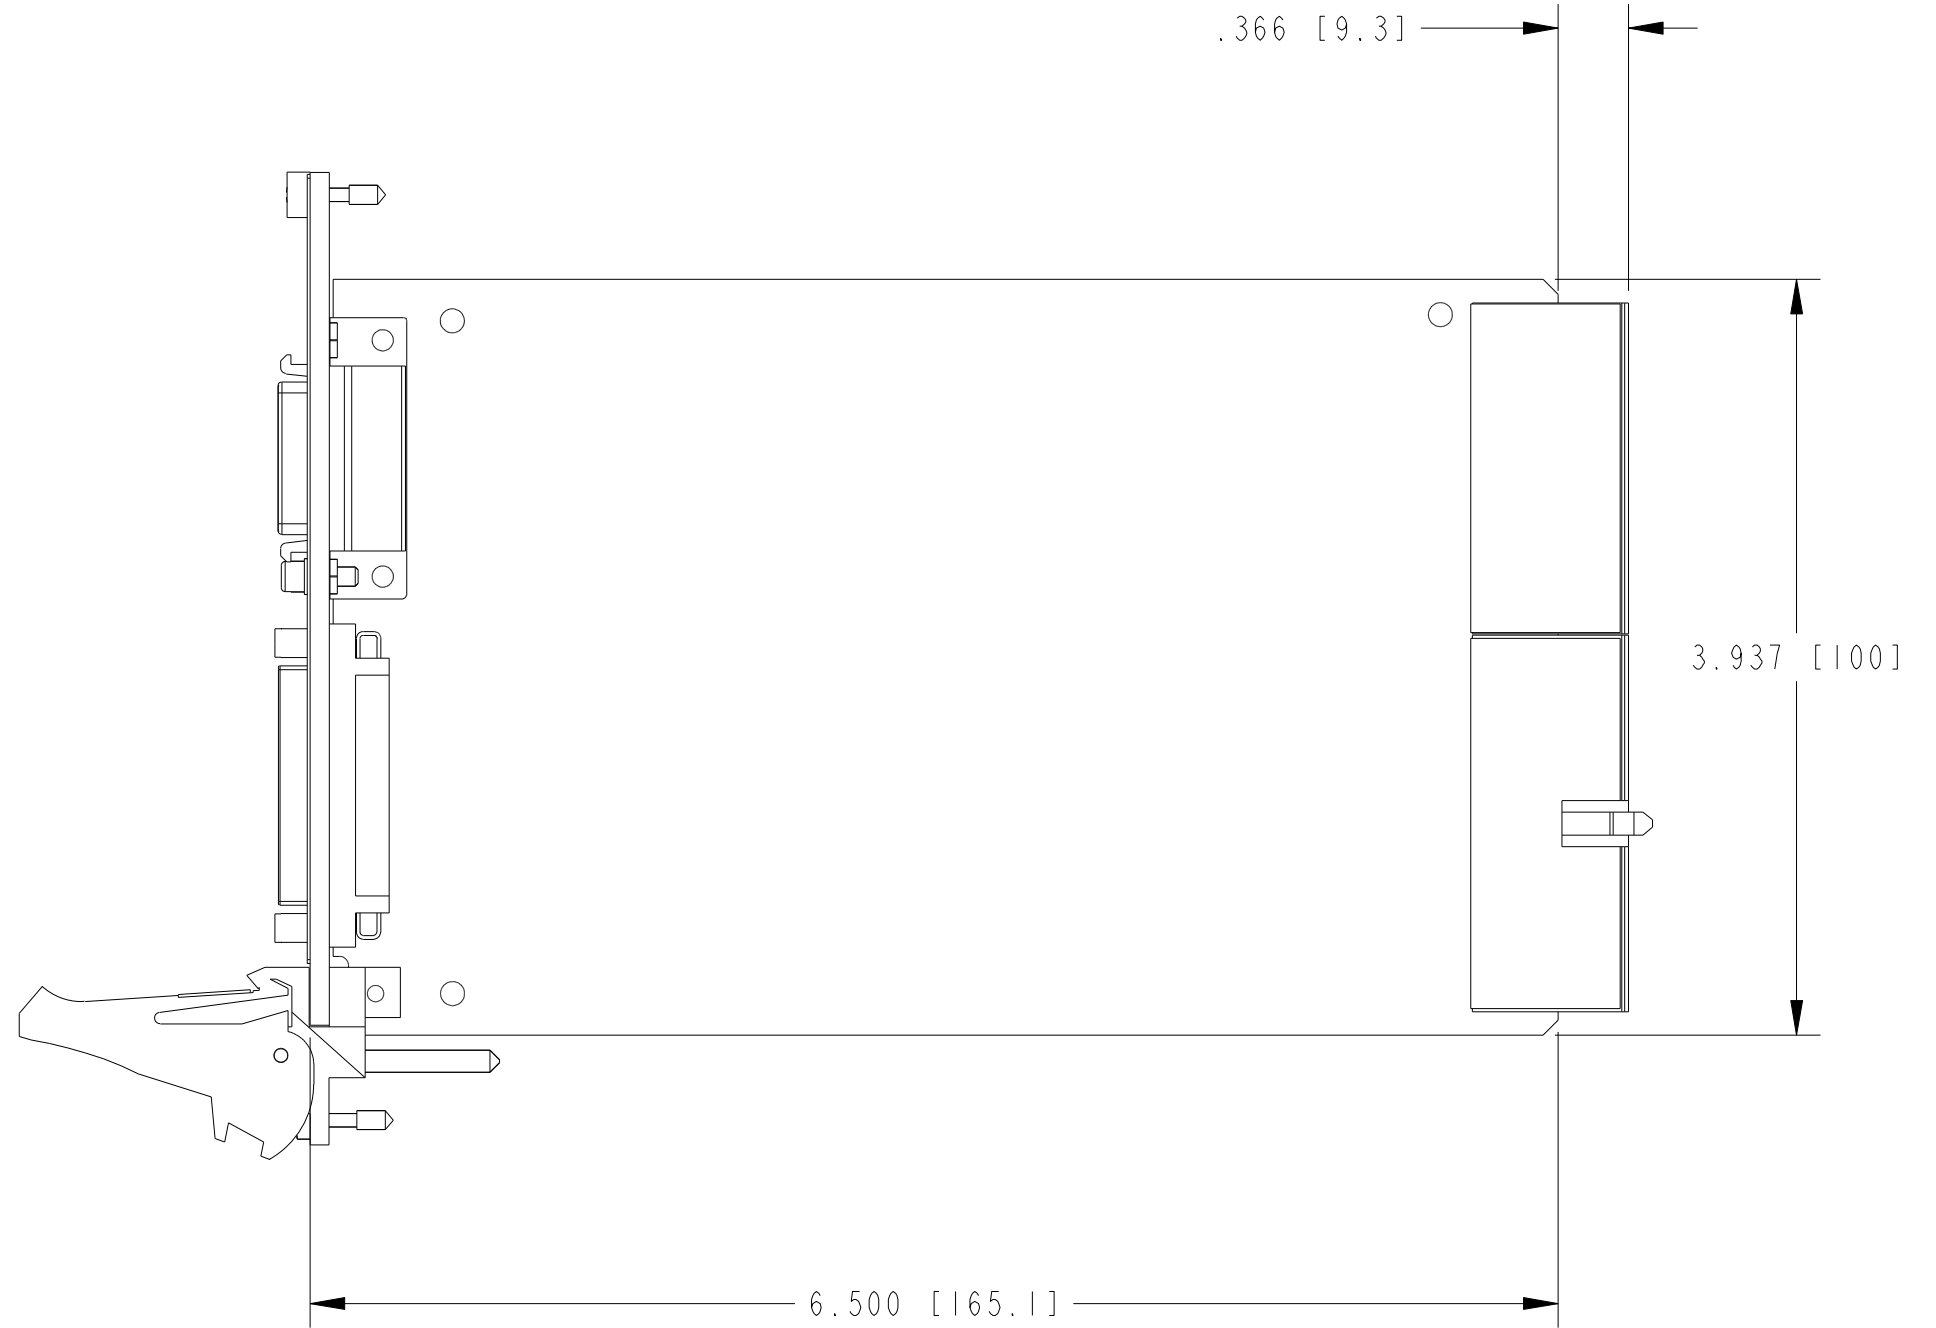

CUSTOMER DRAWING

UNLESS OTHERWISE SPECIFIED DIMENSIONS ARE IN INCHES AND [MILLIMETERS].		NATIONAL INSTRUMENTS® AUSTIN, TEXAS	
DO NOT SCALE DRAWING		TITLE	
THIRD ANGLE PROJECTION		PXI-1428 CAMERA LINK FRAME GRABBER	
SIZE	CODE IDENT NO.	MM/DD/YYYY	
B	7U296	08/16/2011	
SCALE: 1/1		SHEET | OF |