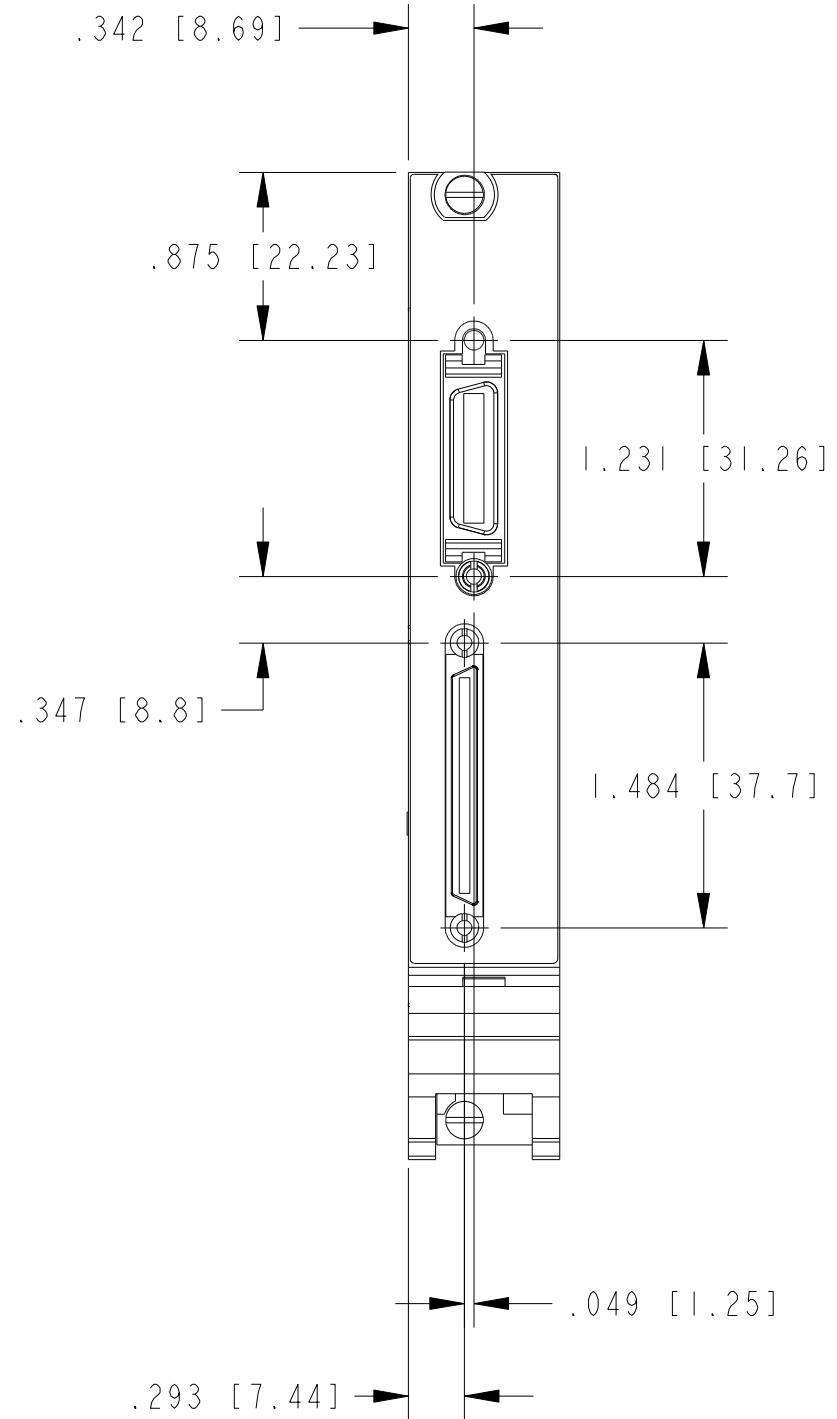

CUSTOMER DRAWING

UNLESS OTHERWISE SPECIFIED DIMENSIONS ARE IN INCHES AND [MILLIMETERS].		NATIONAL INSTRUMENTS® AUSTIN, TEXAS	
DO NOT SCALE DRAWING		TITLE	
THIRD ANGLE PROJECTION		PXI-1428 CAMERA LINK FRAME GRABBER	
SIZE	CODE IDENT NO.	MM/DD/YYYY	
B	7U296	08/16/2011	
SCALE: 1/1		SHEET | OF |