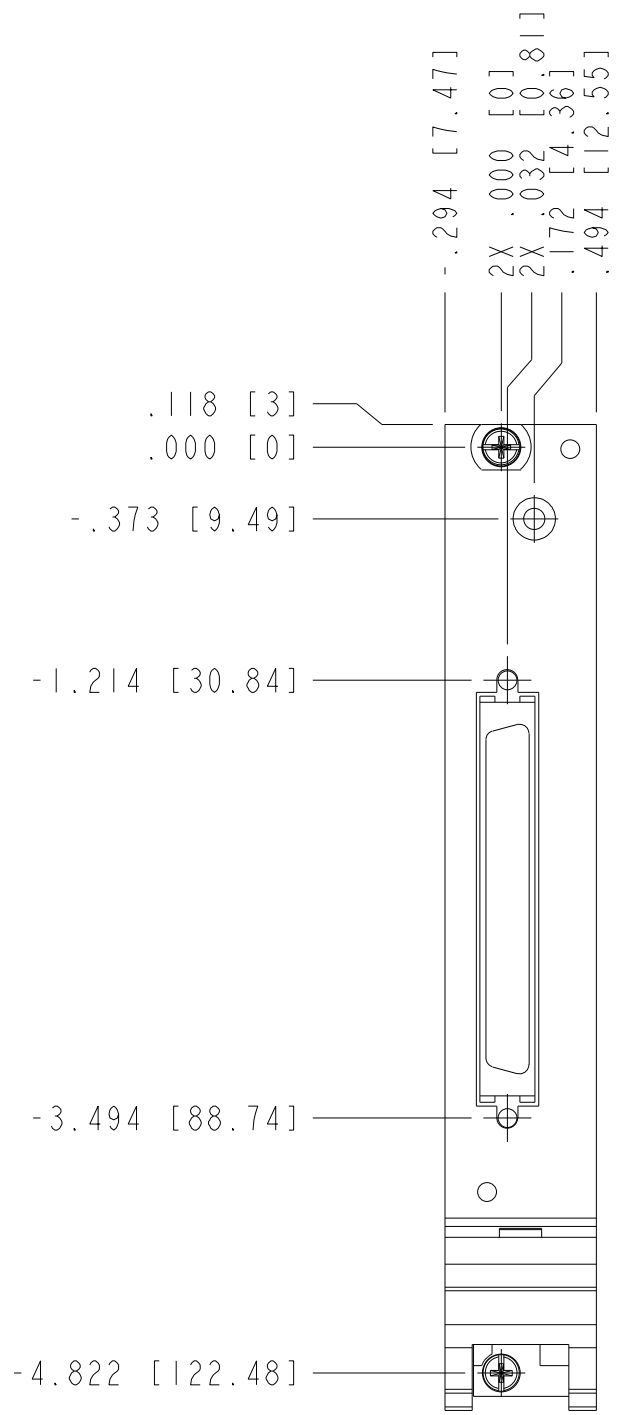

OVERLAY NOT SHOWN