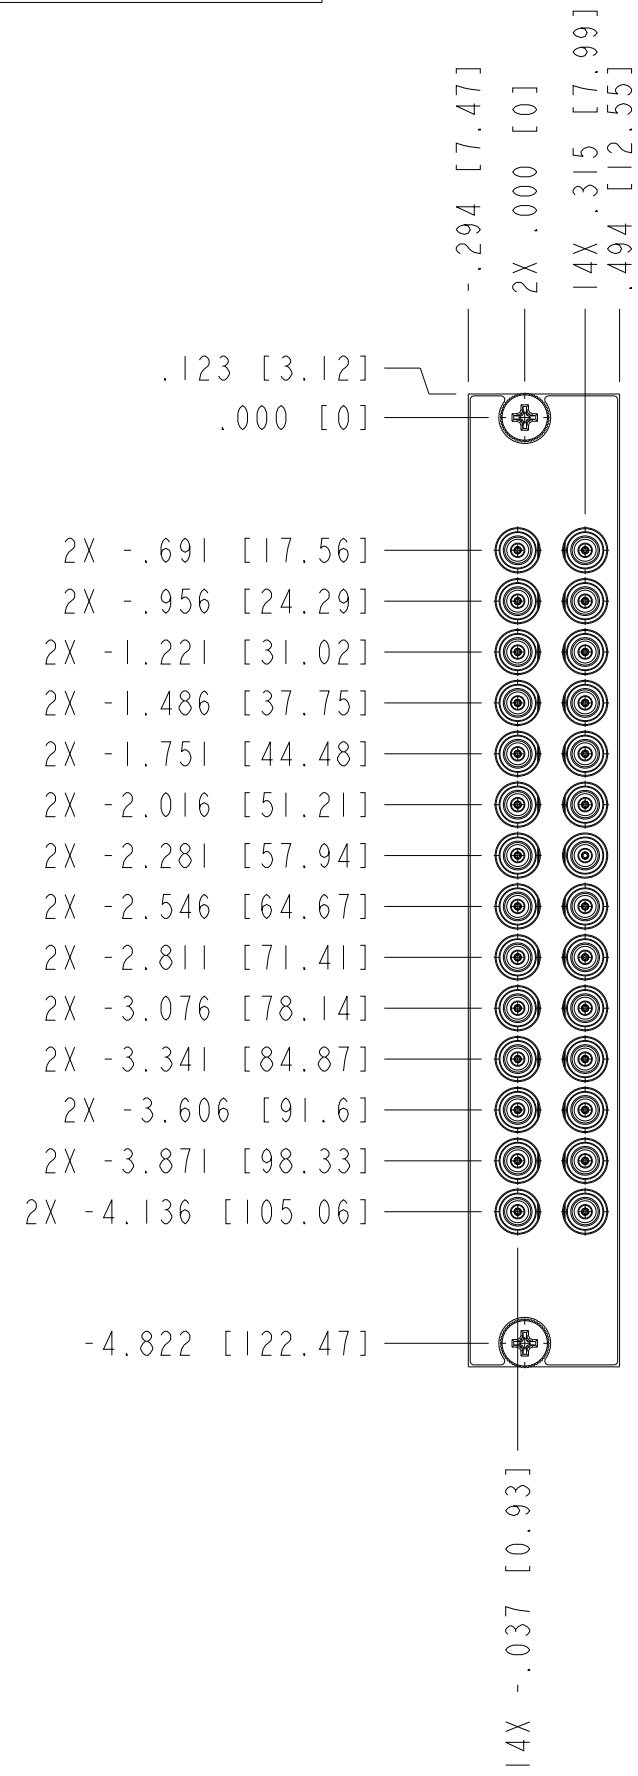

CUSTOMER DRAWING

UNLESS OTHERWISE SPECIFIED DIMENSIONS ARE IN INCHES AND [MILLIMETERS].		NATIONAL INSTRUMENTS®		AUSTIN, TEXAS
DO NOT SCALE DRAWING		TITLE PXI-2541		
THIRD ANGLE PROJECTION		CODE IDENT NO. MM/DD/YYYY 7U296 01/04/2013		
		SIZE B	SCALE: 1/1	SHEET | OF |