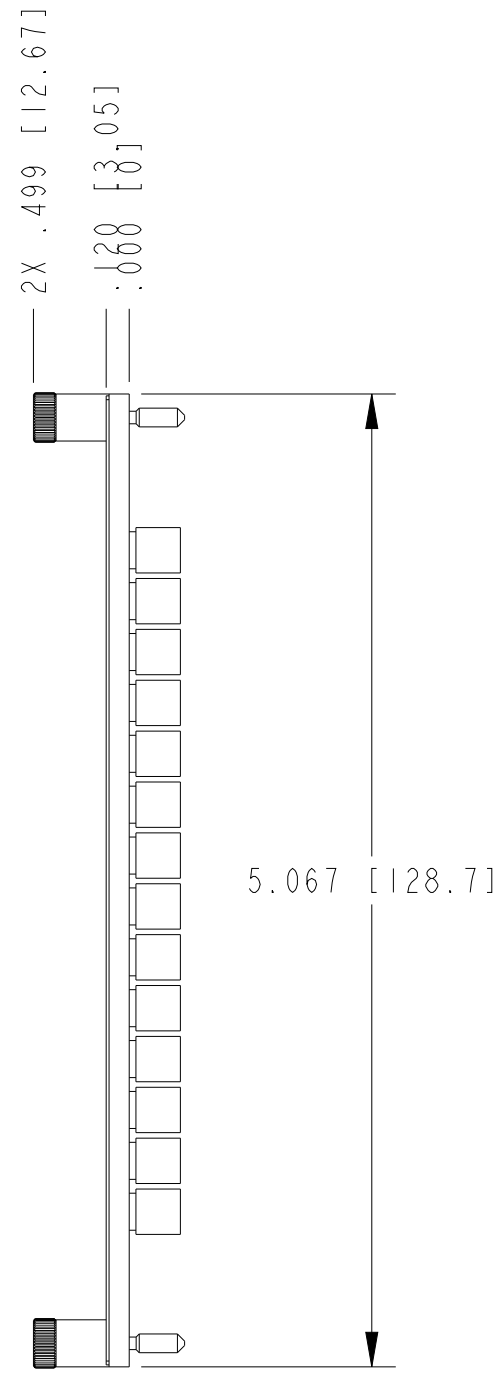

CUSTOMER DRAWING

UNLESS OTHERWISE SPECIFIED DIMENSIONS ARE IN INCHES AND [MILLIMETERS].		NATIONAL INSTRUMENTS®		AUSTIN, TEXAS
DO NOT SCALE DRAWING		TITLE PXI-2541		
THIRD ANGLE PROJECTION		CODE IDENT NO. MM/DD/YYYY 7U296 01/04/2013		
		SIZE B	SCALE: 1/1	SHEET | OF |