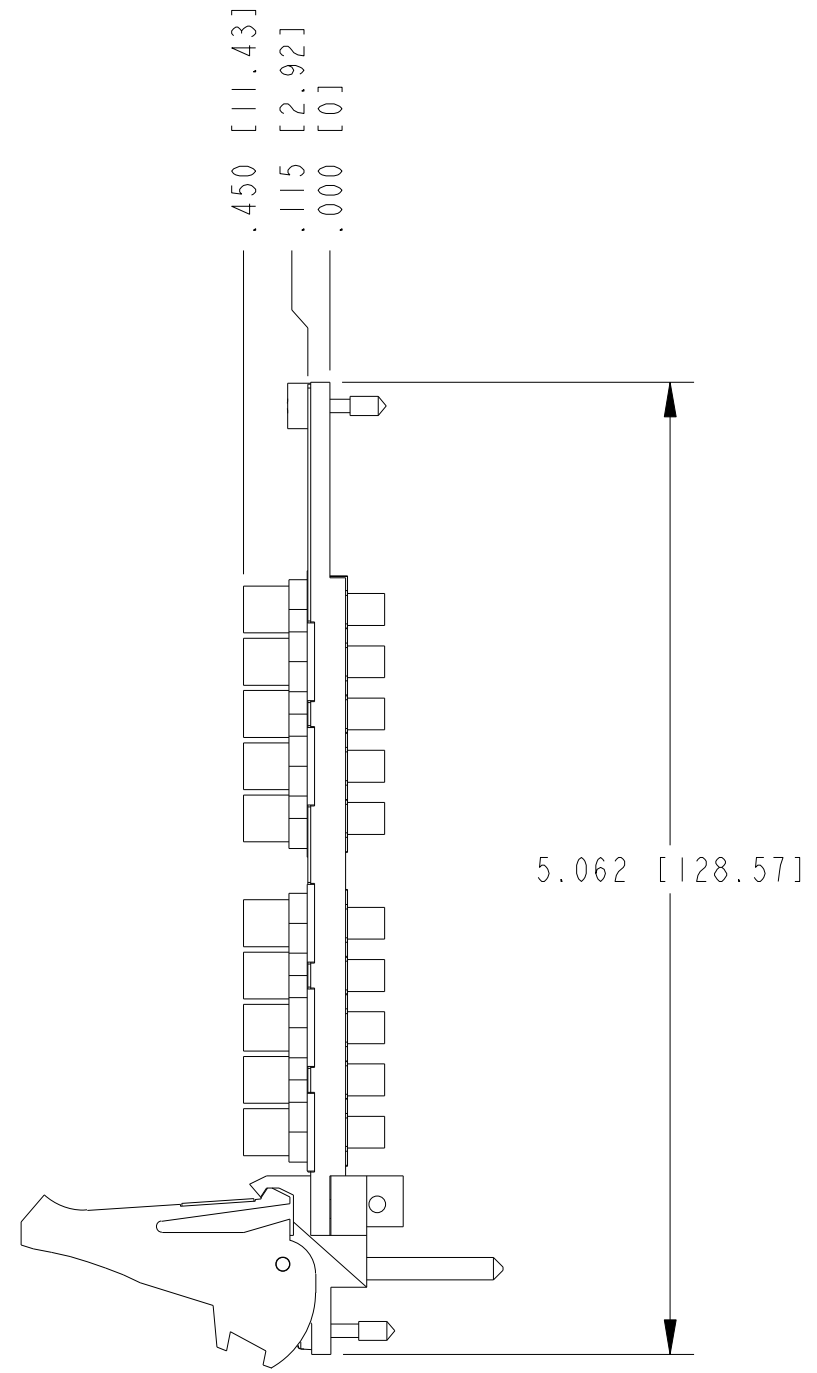

CUSTOMER DRAWING

UNLESS OTHERWISE SPECIFIED DIMENSIONS ARE IN INCHES AND [MILLIMETERS].		NATIONAL INSTRUMENTS® AUSTIN, TEXAS	
DO NOT SCALE DRAWING		TITLE	
THIRD ANGLE PROJECTION		PXI-2546	
SIZE	CODE IDENT NO.	MM/DD/YYYY	
B	7U296	11/10/09	
SCALE: 1/1		SHEET | OF |