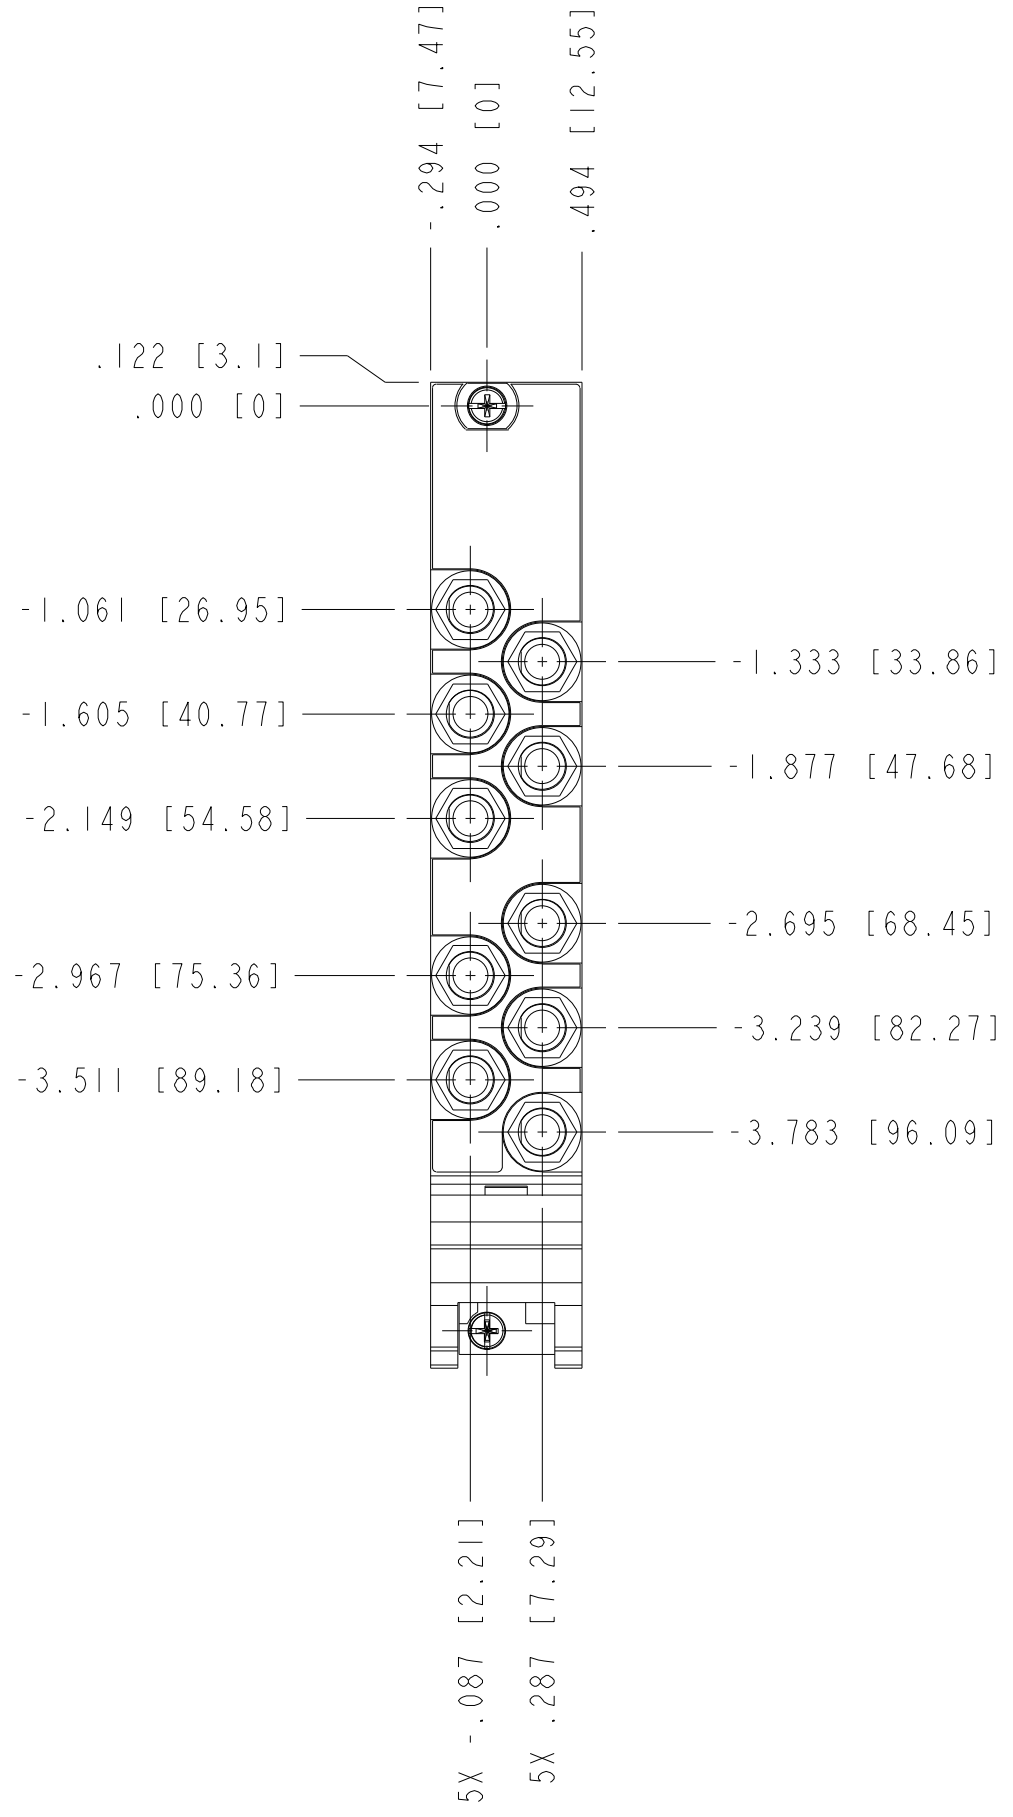

CUSTOMER DRAWING

UNLESS OTHERWISE SPECIFIED DIMENSIONS ARE IN INCHES AND [MILLIMETERS].		NATIONAL INSTRUMENTS® AUSTIN, TEXAS	
DO NOT SCALE DRAWING		TITLE	
THIRD ANGLE PROJECTION		PXI-2546	
SIZE	CODE IDENT NO.	MM/DD/YYYY	
B	7U296	11/10/09	
SCALE: 1/1		SHEET | OF |