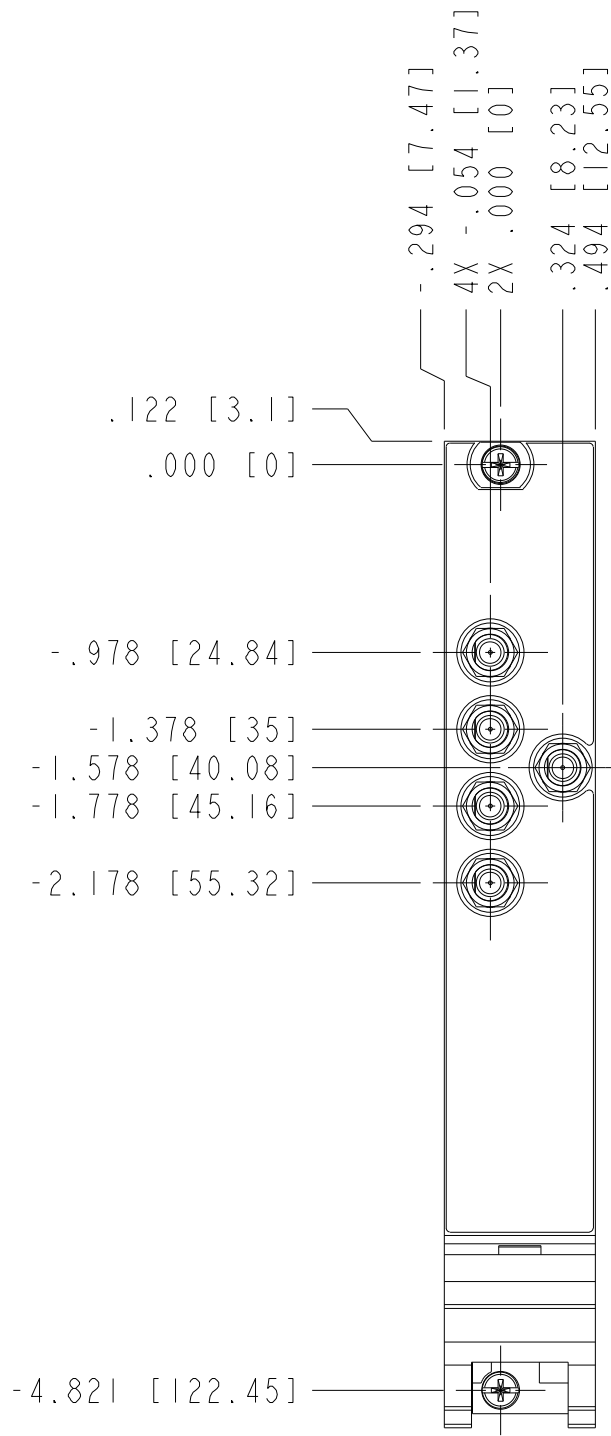

CUSTOMER DRAWING

UNLESS OTHERWISE SPECIFIED DIMENSIONS ARE IN INCHES AND [MILLIMETERS].		NATIONAL INSTRUMENTS® AUSTIN, TEXAS	
DO NOT SCALE DRAWING		TITLE	
THIRD ANGLE PROJECTION		PXI-2554	
SIZE	CODE IDENT NO.	MM/DD/YYYY	
B	7U296	10/06/09	
SCALE: 1/1		SHEET | OF |