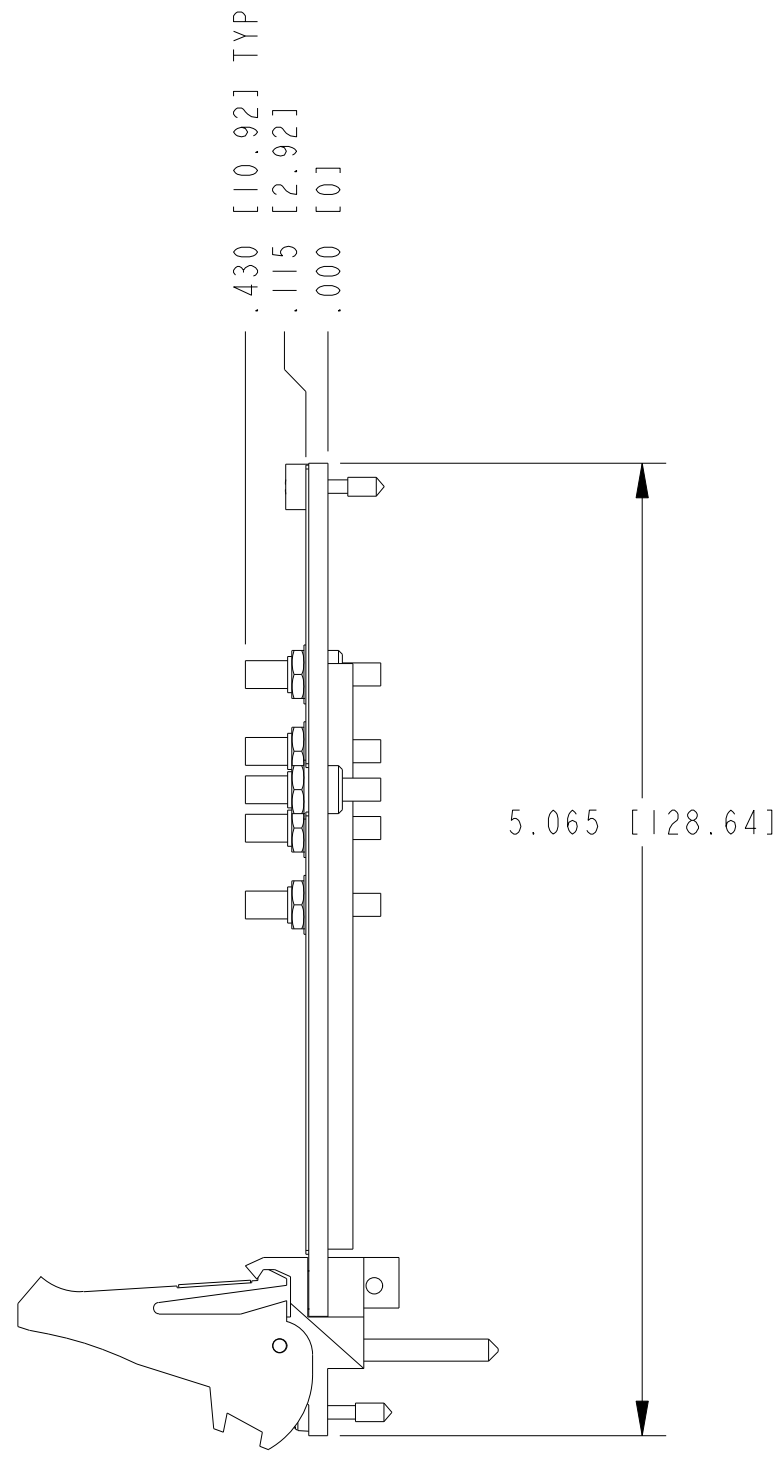

CUSTOMER DRAWING

UNLESS OTHERWISE SPECIFIED DIMENSIONS ARE IN INCHES AND [MILLIMETERS].		NATIONAL INSTRUMENTS® AUSTIN, TEXAS	
DO NOT SCALE DRAWING		TITLE	
THIRD ANGLE PROJECTION		PXI-2554	
SIZE	CODE IDENT NO.	MM/DD/YYYY	
B	7U296	10/06/09	
SCALE: 1/1		SHEET | OF |