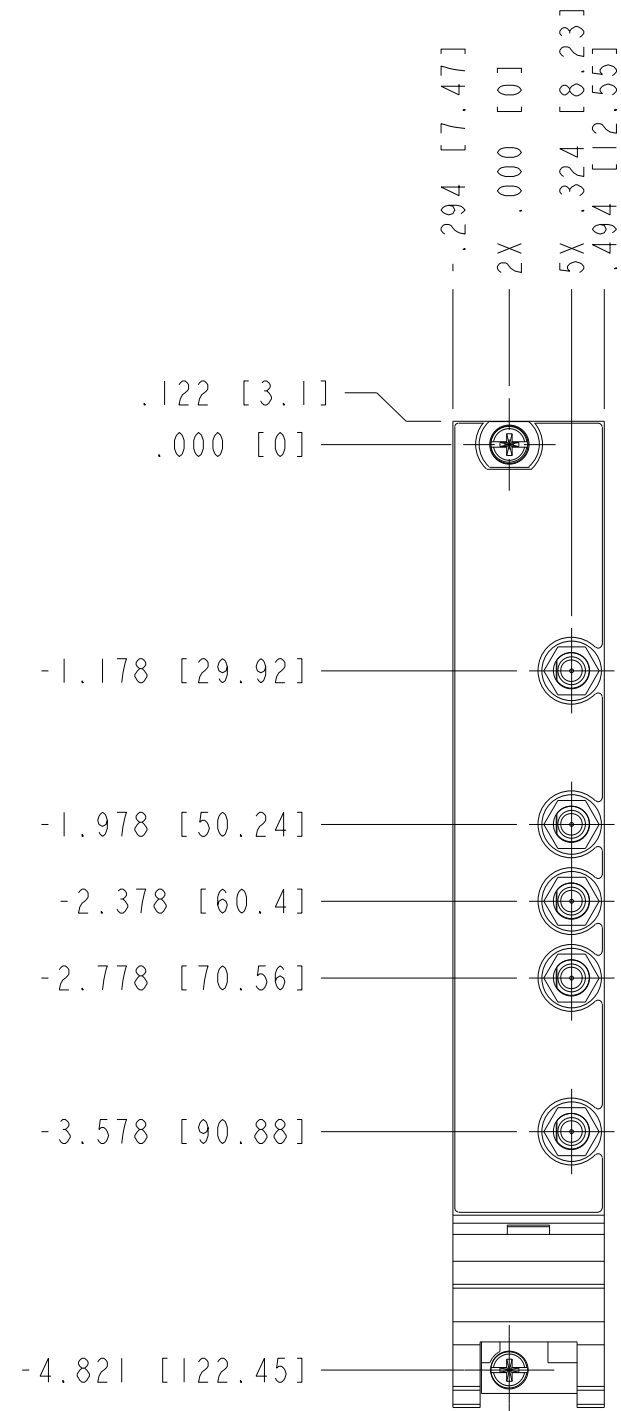

CUSTOMER DRAWING

UNLESS OTHERWISE SPECIFIED DIMENSIONS ARE IN INCHES AND [MILLIMETERS].		NATIONAL INSTRUMENTS® AUSTIN, TEXAS	
DO NOT SCALE DRAWING		TITLE PXI-2555	
THIRD ANGLE PROJECTION		SIZE CODE IDENT NO. MM/DD/YYYY B 7U296 10/05/09	
		SCALE: 1/1	SHEET | OF |