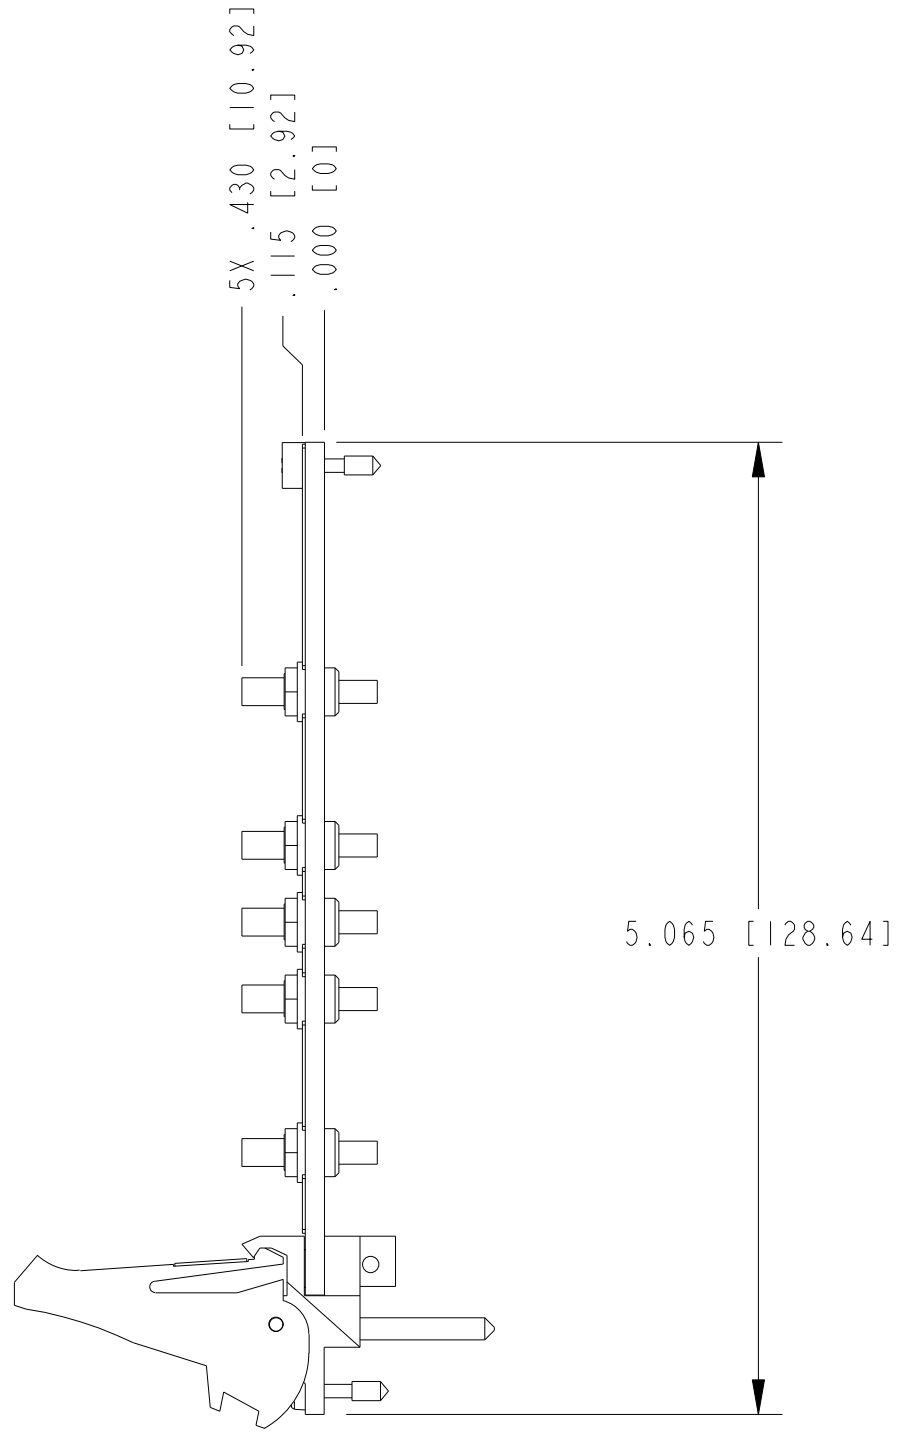

CUSTOMER DRAWING

UNLESS OTHERWISE SPECIFIED DIMENSIONS ARE IN INCHES AND [MILLIMETERS].		NATIONAL INSTRUMENTS® AUSTIN, TEXAS	
DO NOT SCALE DRAWING		TITLE PXI-2555	
THIRD ANGLE PROJECTION		SIZE CODE IDENT NO. MM/DD/YYYY B 7U296 10/05/09	
		SCALE: 1/1	SHEET | OF |