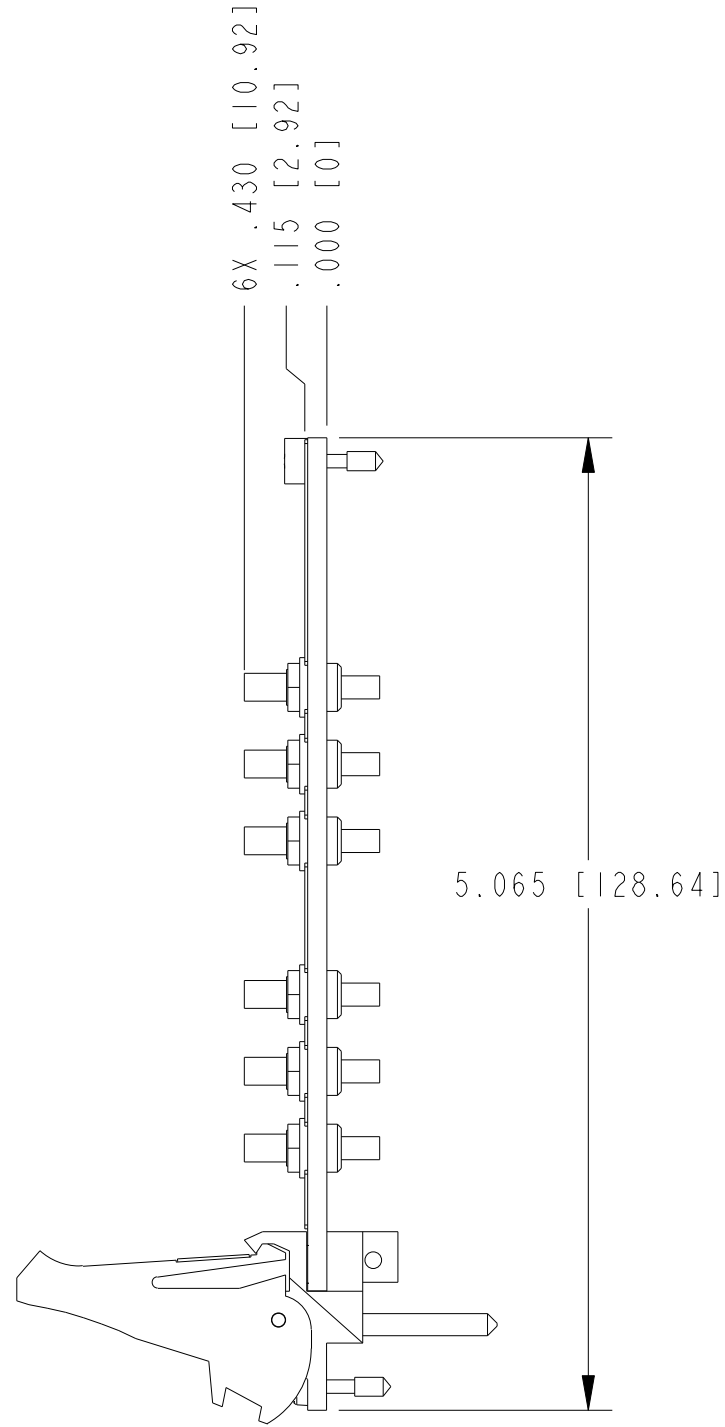

CUSTOMER DRAWING

UNLESS OTHERWISE SPECIFIED DIMENSIONS ARE IN INCHES AND [MILLIMETERS].		NATIONAL INSTRUMENTS® AUSTIN, TEXAS	
DO NOT SCALE DRAWING		TITLE	
THIRD ANGLE PROJECTION		PXI-2559	
SIZE	CODE IDENT NO.	MM/DD/YYYY	
B	7U296	10/05/09	
SCALE: 1/1		SHEET | OF |