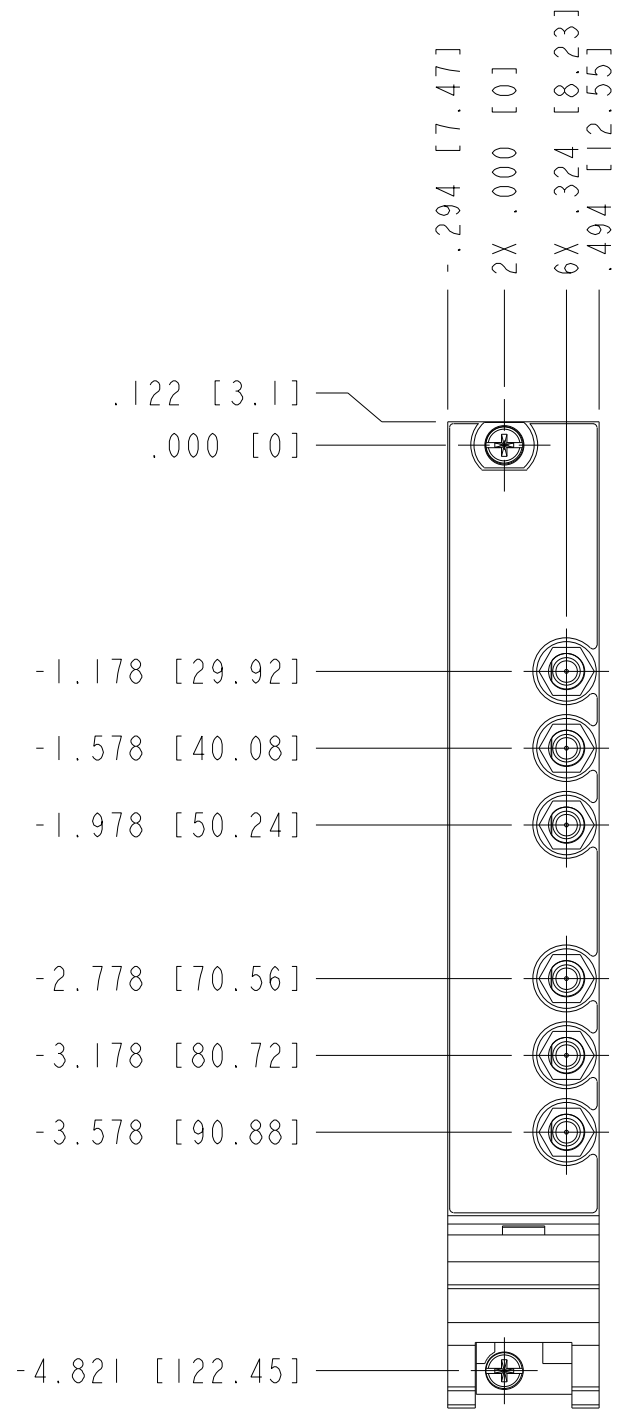

CUSTOMER DRAWING

UNLESS OTHERWISE SPECIFIED DIMENSIONS ARE IN INCHES AND [MILLIMETERS].		NATIONAL INSTRUMENTS® AUSTIN, TEXAS	
DO NOT SCALE DRAWING		TITLE	
THIRD ANGLE PROJECTION		PXI-2559	
SIZE	CODE IDENT NO.	MM/DD/YYYY	
B	7U296	10/05/09	
SCALE: 1/1		SHEET | OF |