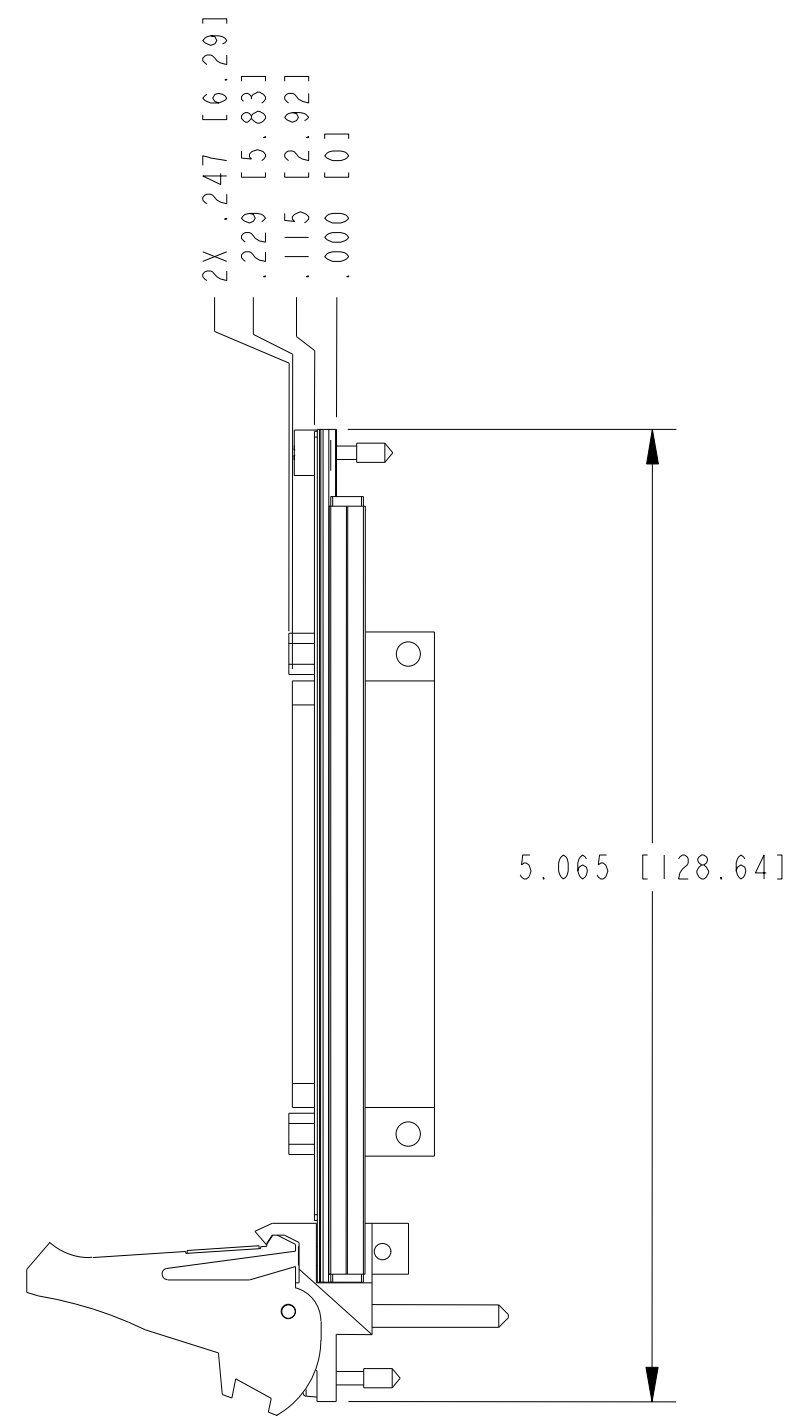

 **CLICK HERE**

**PXI-2564**

CUSTOMER DRAWING

UNLESS OTHERWISE SPECIFIED DIMENSIONS ARE IN INCHES AND [MILLIMETERS].		 NATIONAL INSTRUMENTS® AUSTIN, TEXAS	
DO NOT SCALE DRAWING		TITLE	
THIRD ANGLE PROJECTION		PXI-2564	
SIZE	CODE IDENT NO.	MM/DD/YYYY	
B	7U296	9/8/09	
SCALE: 1/1		SHEET   OF	