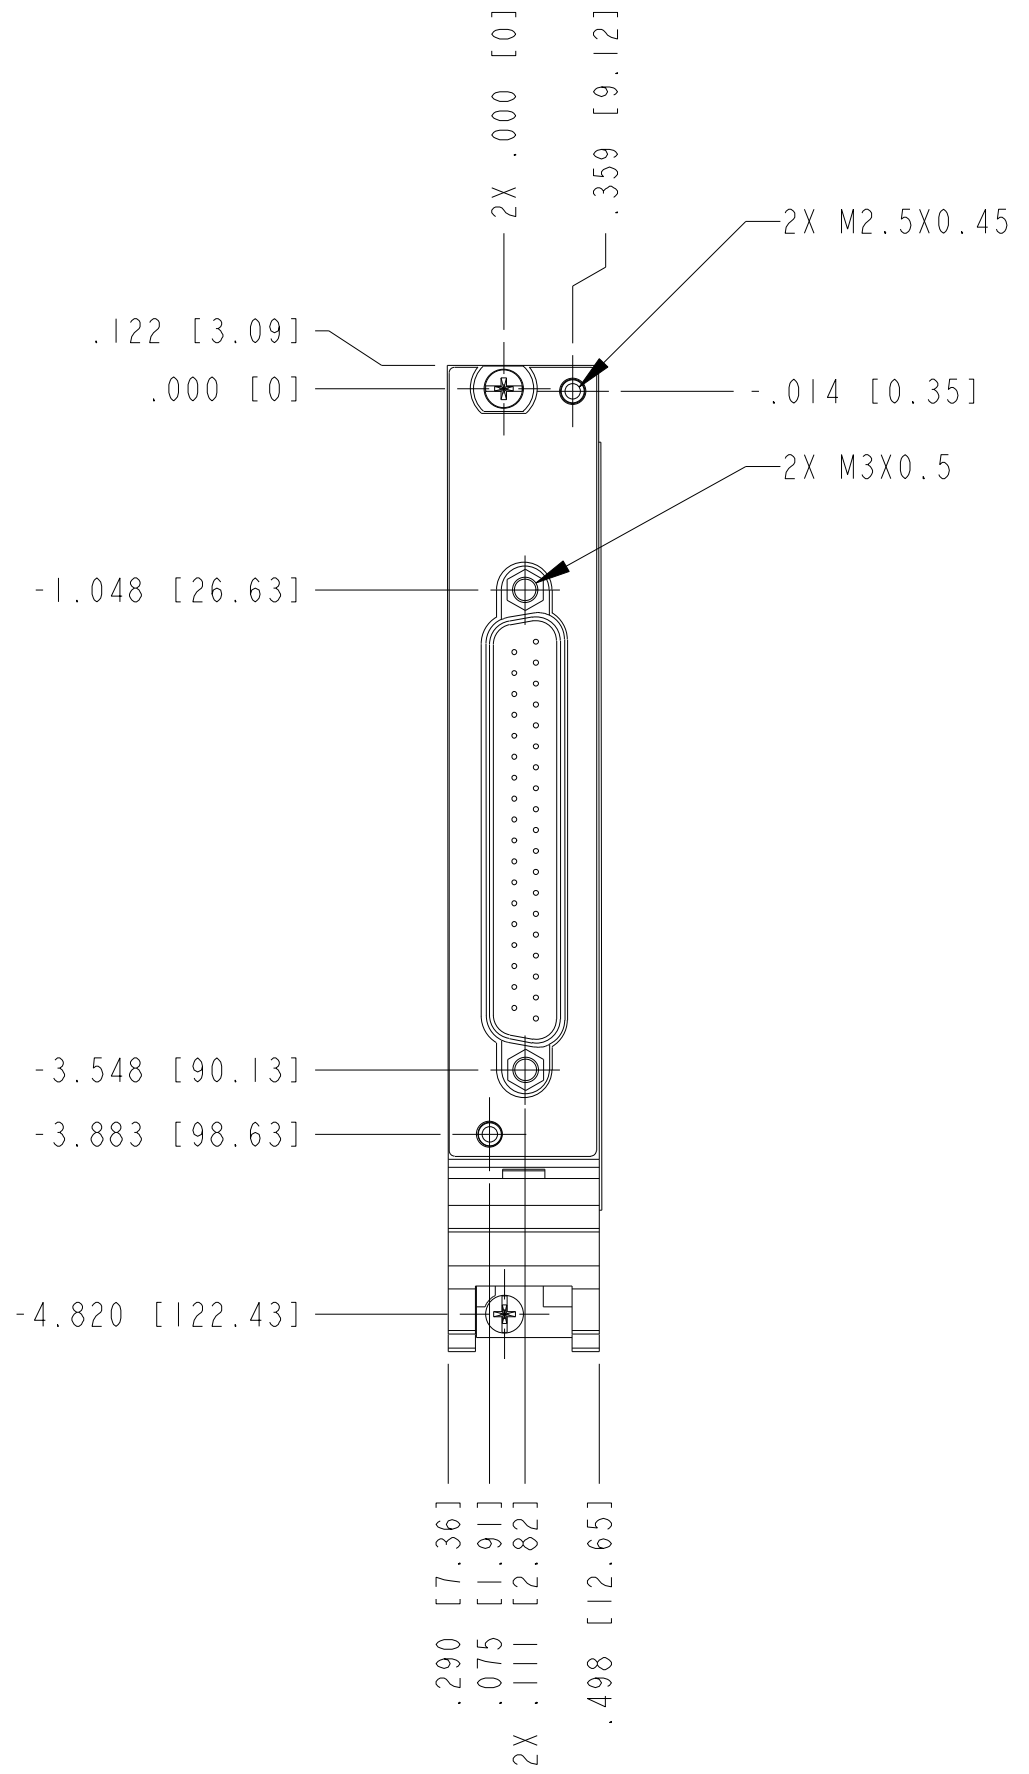

 **CLICK HERE**

**PXI-2564**

CUSTOMER DRAWING

UNLESS OTHERWISE SPECIFIED DIMENSIONS ARE IN INCHES AND [MILLIMETERS].		 NATIONAL INSTRUMENTS® AUSTIN, TEXAS	
DO NOT SCALE DRAWING		TITLE	
THIRD ANGLE PROJECTION		PXI-2564	
SIZE	CODE IDENT NO.	MM/DD/YYYY	
B	7U296	9/8/09	
SCALE: 1/1		SHEET   OF	