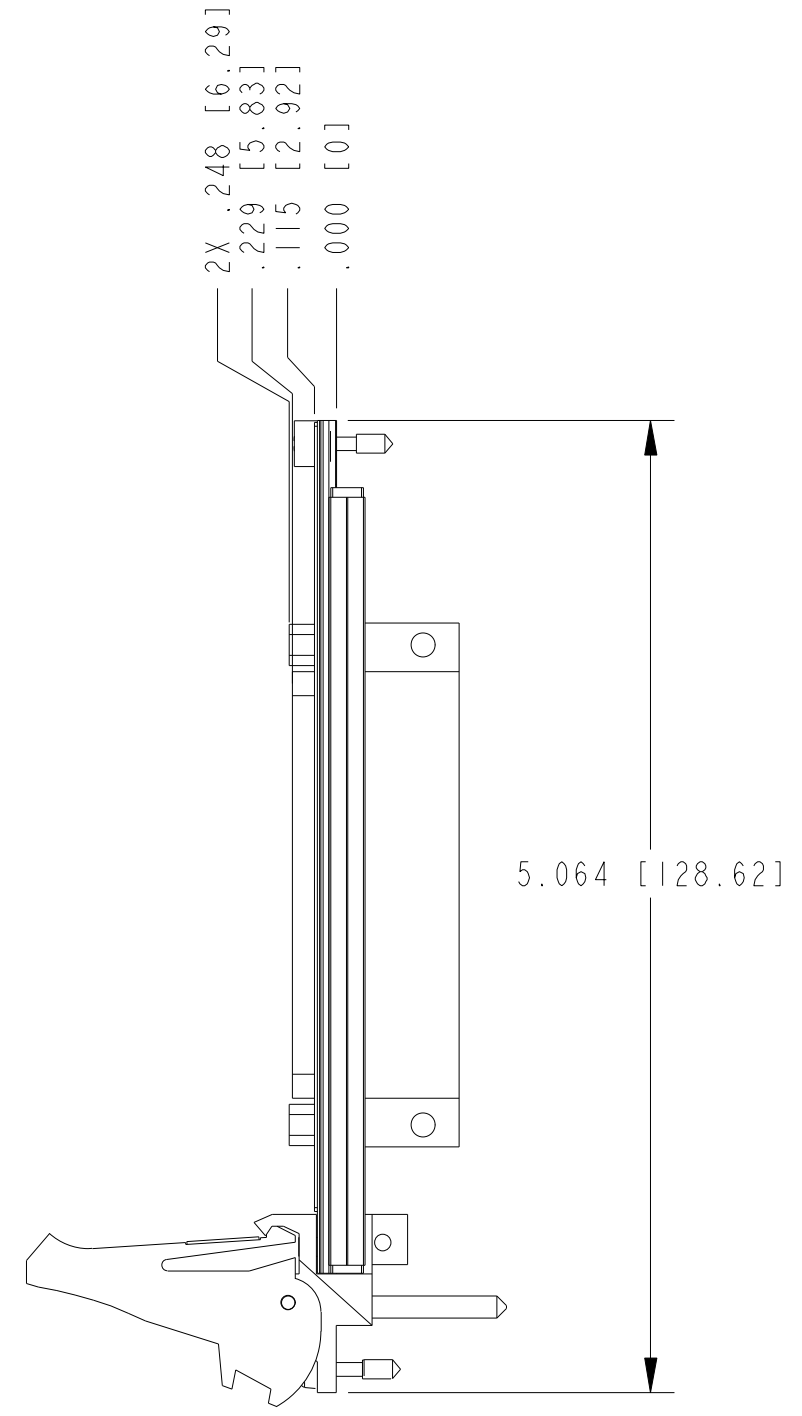

CUSTOMER DRAWING

UNLESS OTHERWISE SPECIFIED DIMENSIONS ARE IN INCHES AND [MILLIMETERS].		NATIONAL INSTRUMENTS® AUSTIN, TEXAS	
DO NOT SCALE DRAWING		TITLE PXI-2568	
THIRD ANGLE PROJECTION		SIZE CODE IDENT NO. MM/DD/YYYY B 7U296 9/9/09	
		SCALE: 1/1	SHEET | OF |