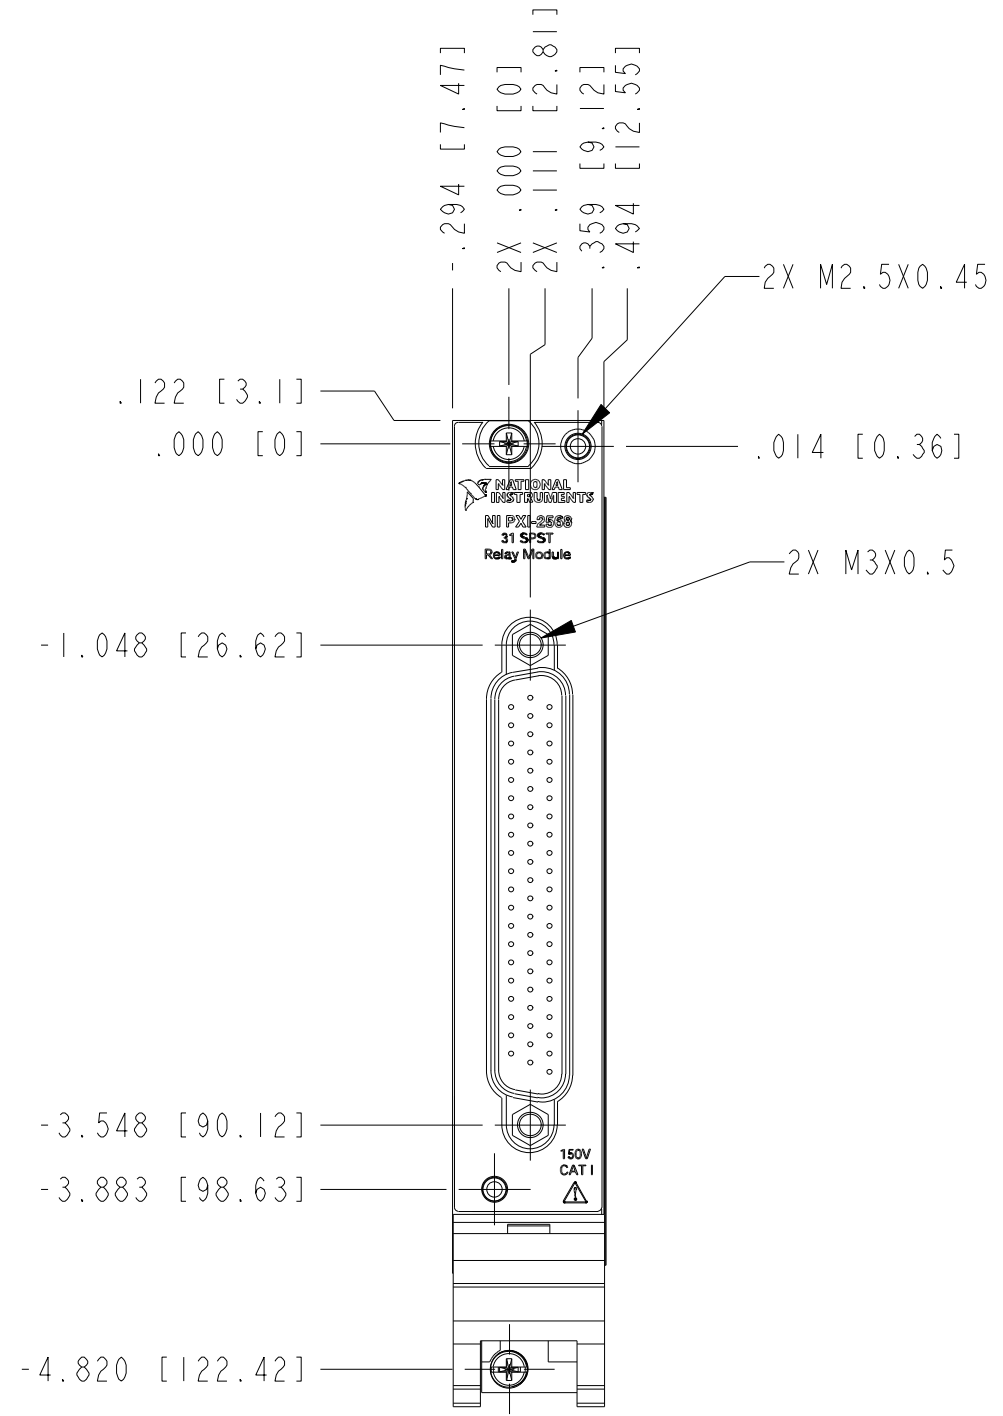

CUSTOMER DRAWING

UNLESS OTHERWISE SPECIFIED DIMENSIONS ARE IN INCHES AND [MILLIMETERS].		NATIONAL INSTRUMENTS® AUSTIN, TEXAS	
DO NOT SCALE DRAWING		TITLE PXI-2568	
THIRD ANGLE PROJECTION		SIZE CODE IDENT NO. MM/DD/YYYY B 7U296 9/9/09	
		SCALE: 1/1	SHEET | OF |