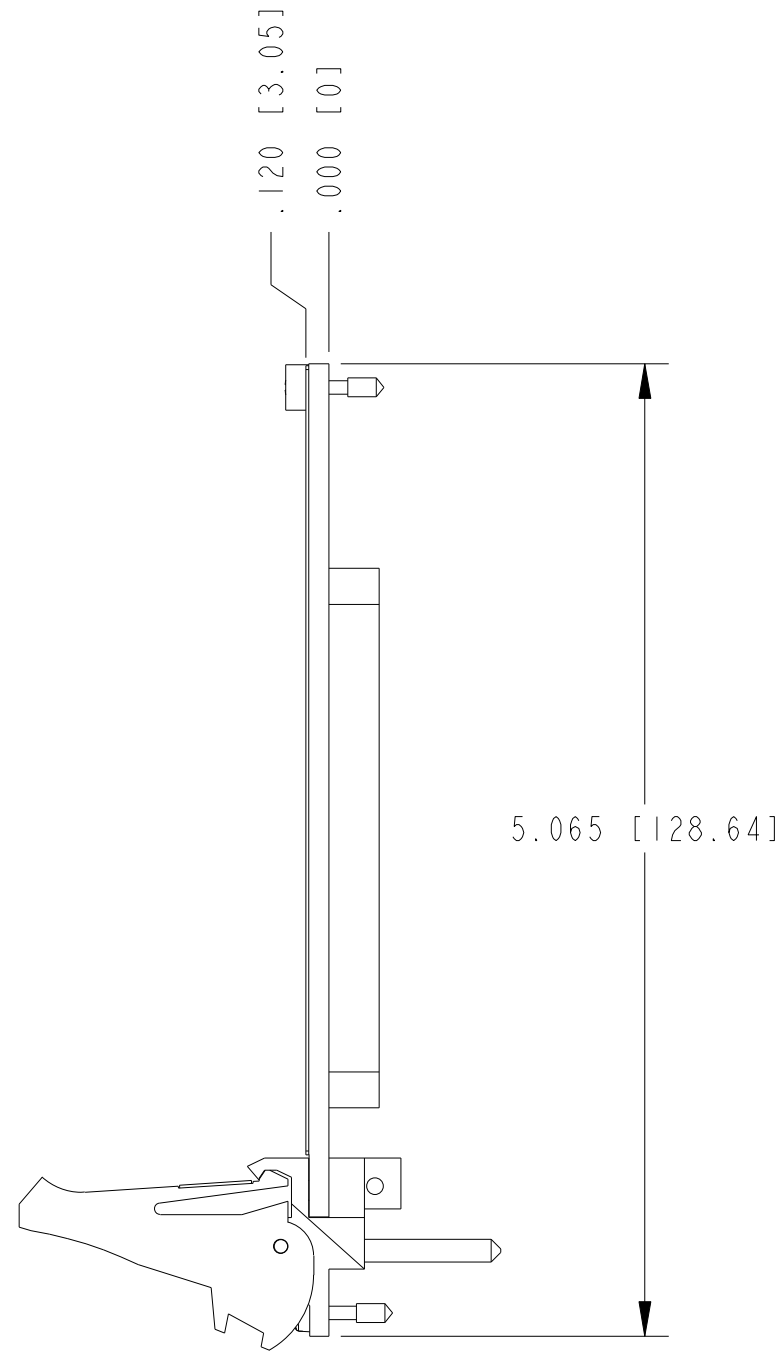

 **CLICK HERE**

**PXI-2584**

CUSTOMER DRAWING

UNLESS OTHERWISE SPECIFIED DIMENSIONS ARE IN INCHES AND [MILLIMETERS].		 NATIONAL INSTRUMENTS® AUSTIN, TEXAS	
DO NOT SCALE DRAWING		TITLE	
THIRD ANGLE PROJECTION		PXI-2584	
SIZE	CODE IDENT NO.	MM/DD/YYYY	
B	7U296	9/15/09	
SCALE: 1/1		SHEET   OF	