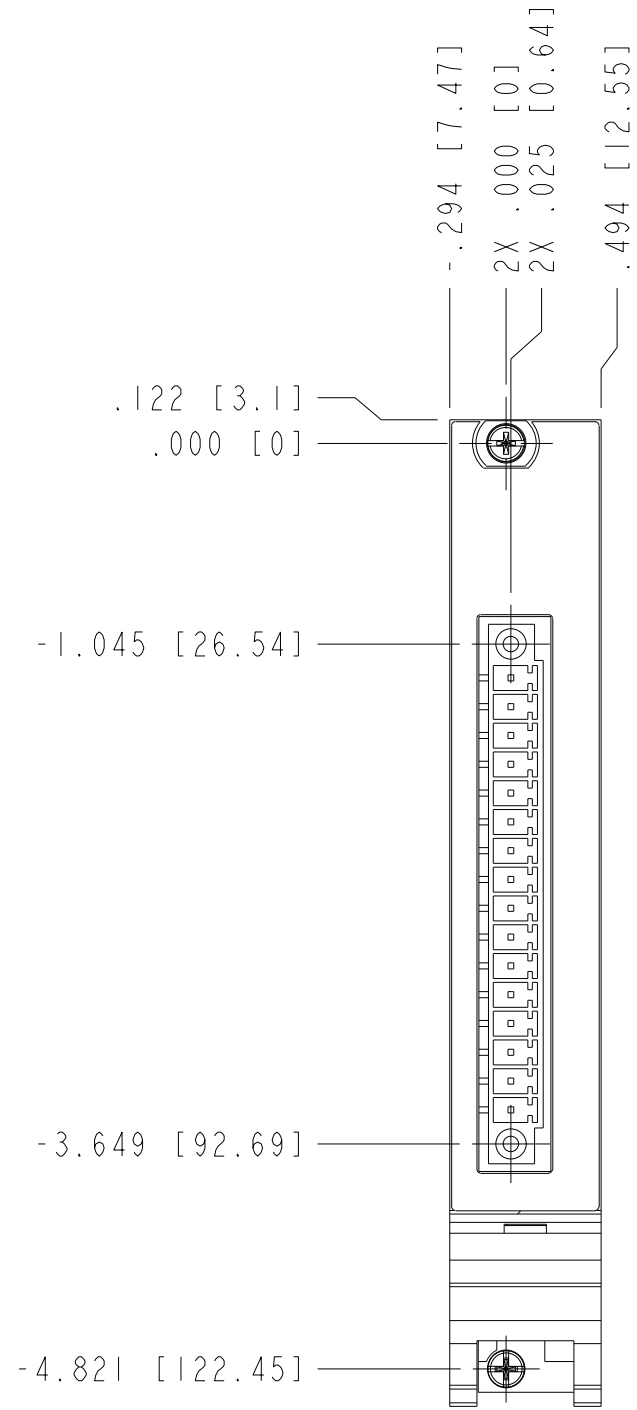

 **CLICK HERE**

**PXI-2584**

CUSTOMER DRAWING

UNLESS OTHERWISE SPECIFIED DIMENSIONS ARE IN INCHES AND [MILLIMETERS].		 NATIONAL INSTRUMENTS® AUSTIN, TEXAS	
DO NOT SCALE DRAWING		TITLE	
THIRD ANGLE PROJECTION		PXI-2584	
SIZE	CODE IDENT NO.	MM/DD/YYYY	
B	7U296	9/15/09	
SCALE: 1/1		SHEET   OF	