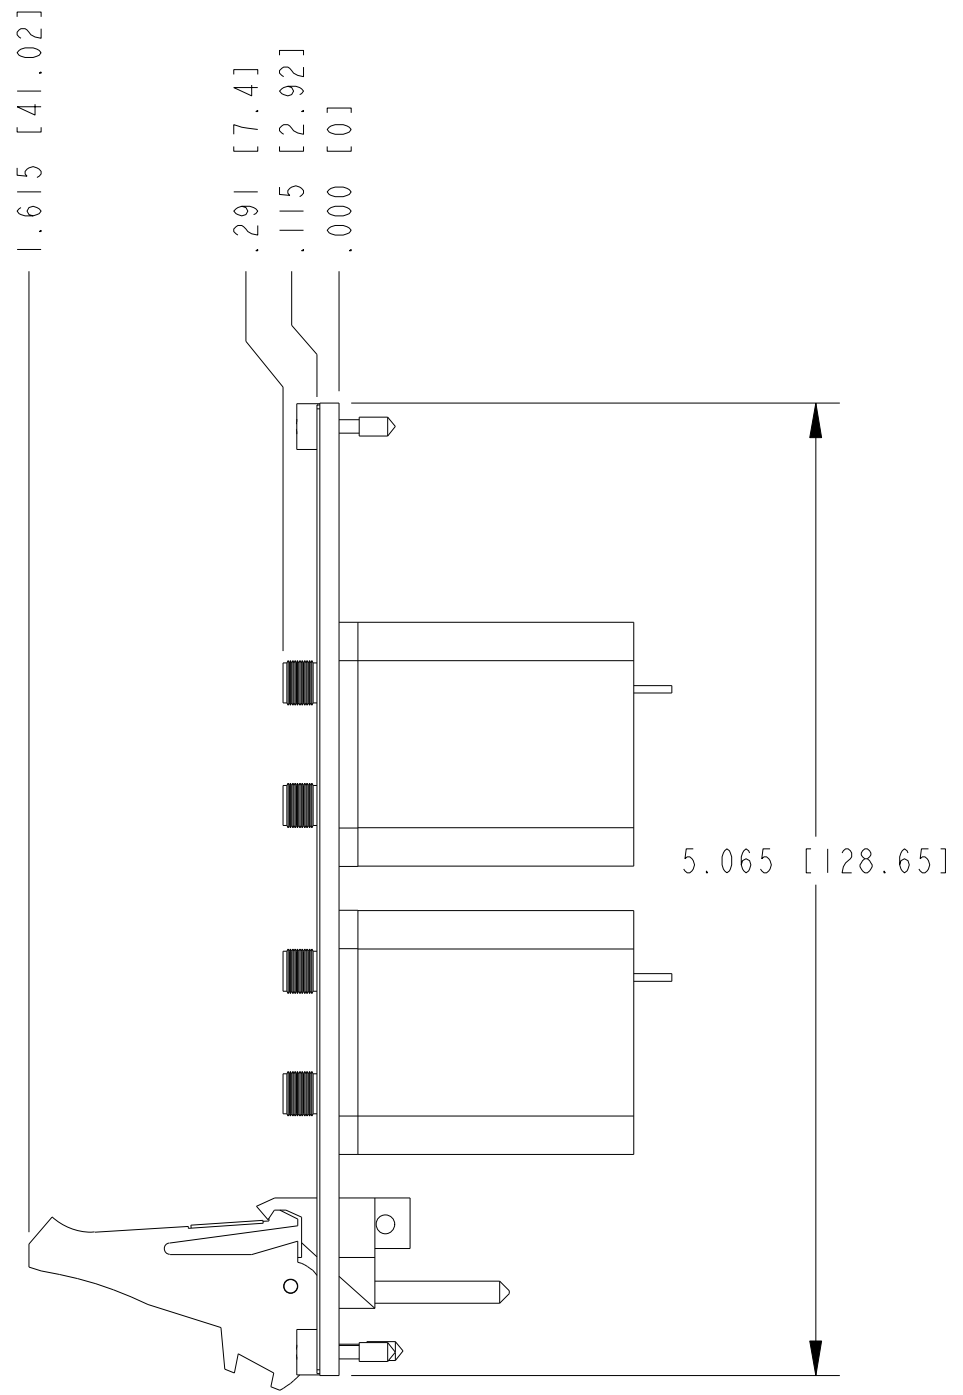

CUSTOMER DRAWING

UNLESS OTHERWISE SPECIFIED DIMENSIONS ARE IN INCHES AND [MILLIMETERS].		NATIONAL INSTRUMENTS® AUSTIN, TEXAS	
DO NOT SCALE DRAWING		TITLE PXI-2598	
THIRD ANGLE PROJECTION		SIZE CODE IDENT NO. MM/DD/YYYY B 7U296 9/9/09	
		SCALE: 1/1	SHEET | OF |