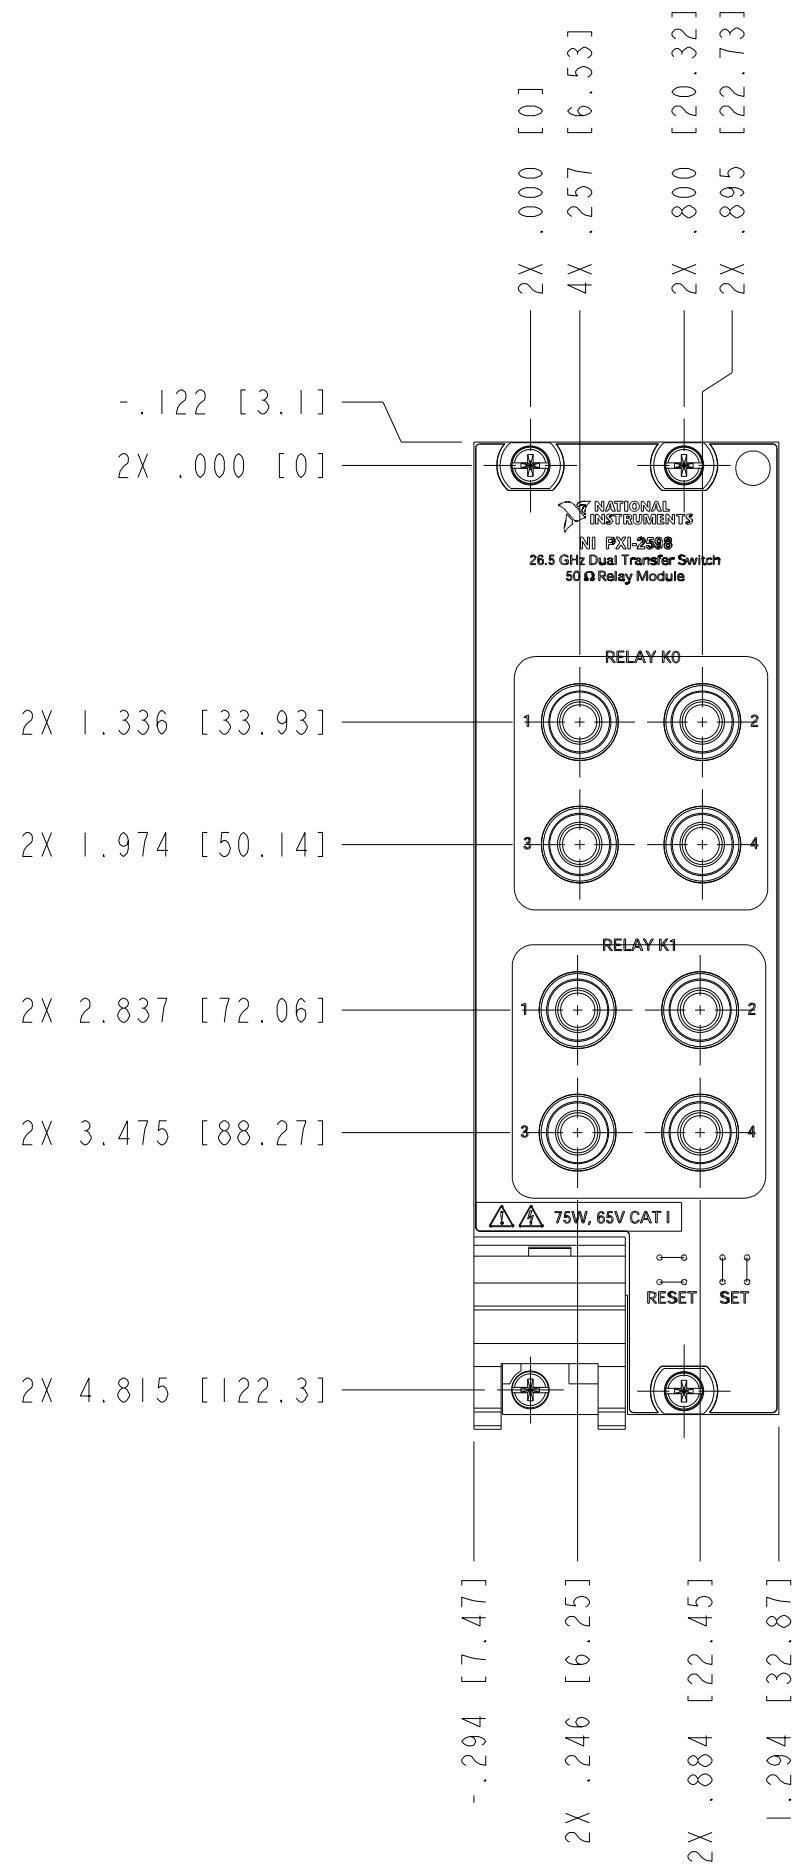

CUSTOMER DRAWING

UNLESS OTHERWISE SPECIFIED DIMENSIONS ARE IN INCHES AND [MILLIMETERS].		NATIONAL INSTRUMENTS® AUSTIN, TEXAS	
DO NOT SCALE DRAWING		TITLE PXI-2598	
THIRD ANGLE PROJECTION		SIZE CODE IDENT NO. MM/DD/YYYY B 7U296 9/9/09	
		SCALE: 1/1	SHEET | OF |