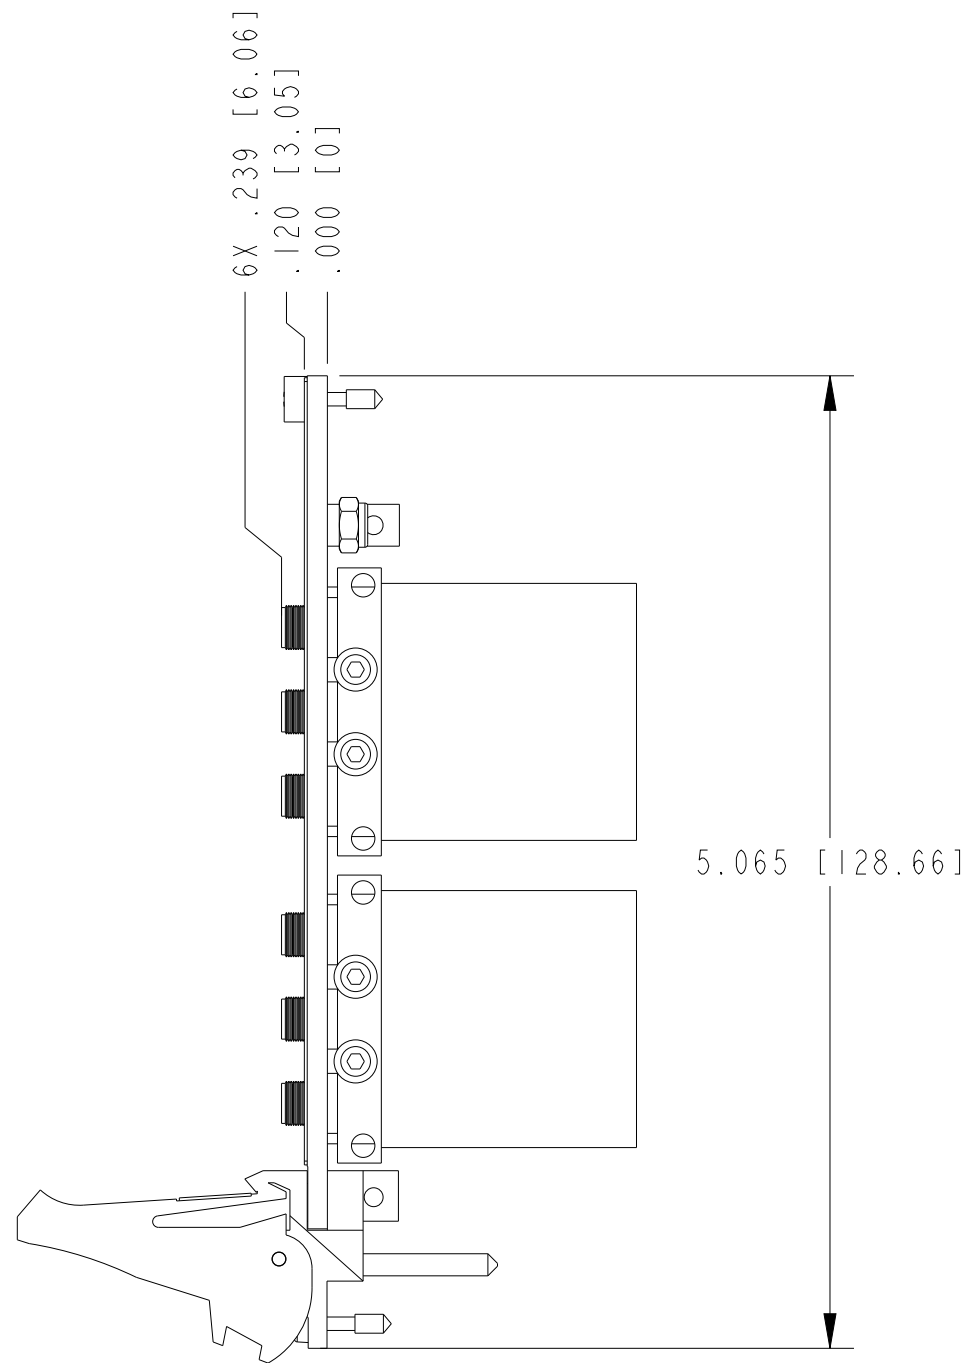

CUSTOMER DRAWING

UNLESS OTHERWISE SPECIFIED DIMENSIONS ARE IN INCHES AND [MILLIMETERS].		NATIONAL INSTRUMENTS® AUSTIN, TEXAS	
DO NOT SCALE DRAWING		TITLE	
THIRD ANGLE PROJECTION		PXI-2799	
SIZE	CODE	IDENT NO.	MM/DD/YYYY
B	7U296		01/04/2013
SCALE: 1/1		SHEET | OF |