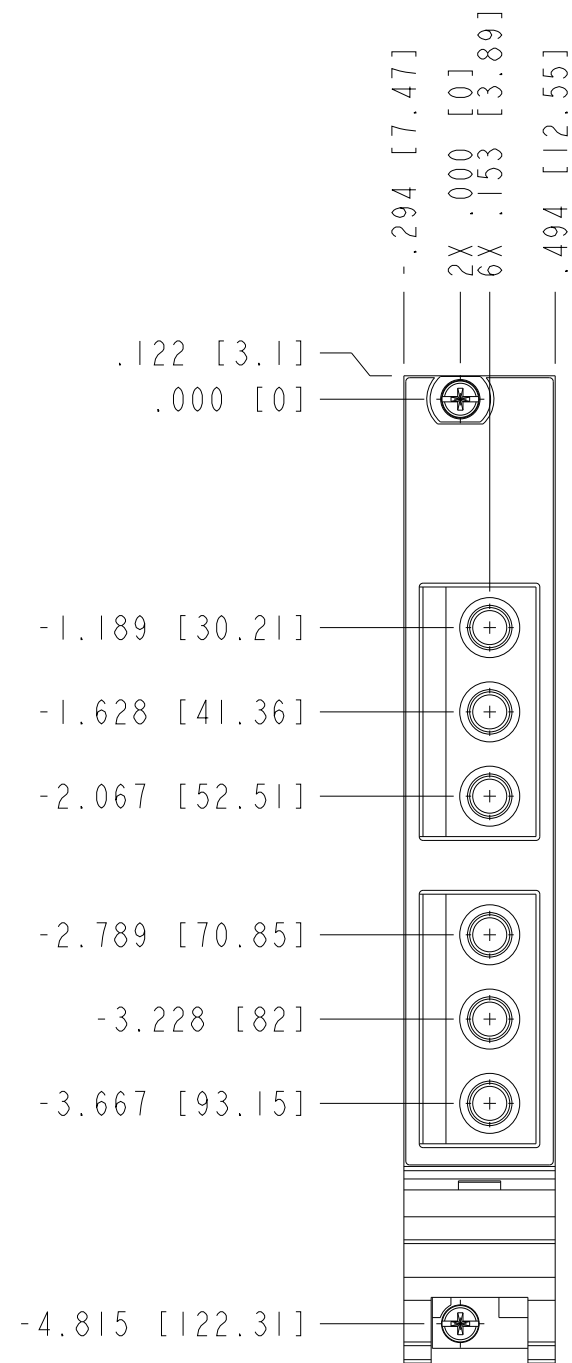

CUSTOMER DRAWING

UNLESS OTHERWISE SPECIFIED DIMENSIONS ARE IN INCHES AND [MILLIMETERS].		NATIONAL INSTRUMENTS® AUSTIN, TEXAS	
DO NOT SCALE DRAWING		TITLE	
THIRD ANGLE PROJECTION		PXI-2799	
SIZE	CODE	IDENT NO.	MM/DD/YYYY
B	7U296		01/04/2013
SCALE: 1/1		SHEET | OF |