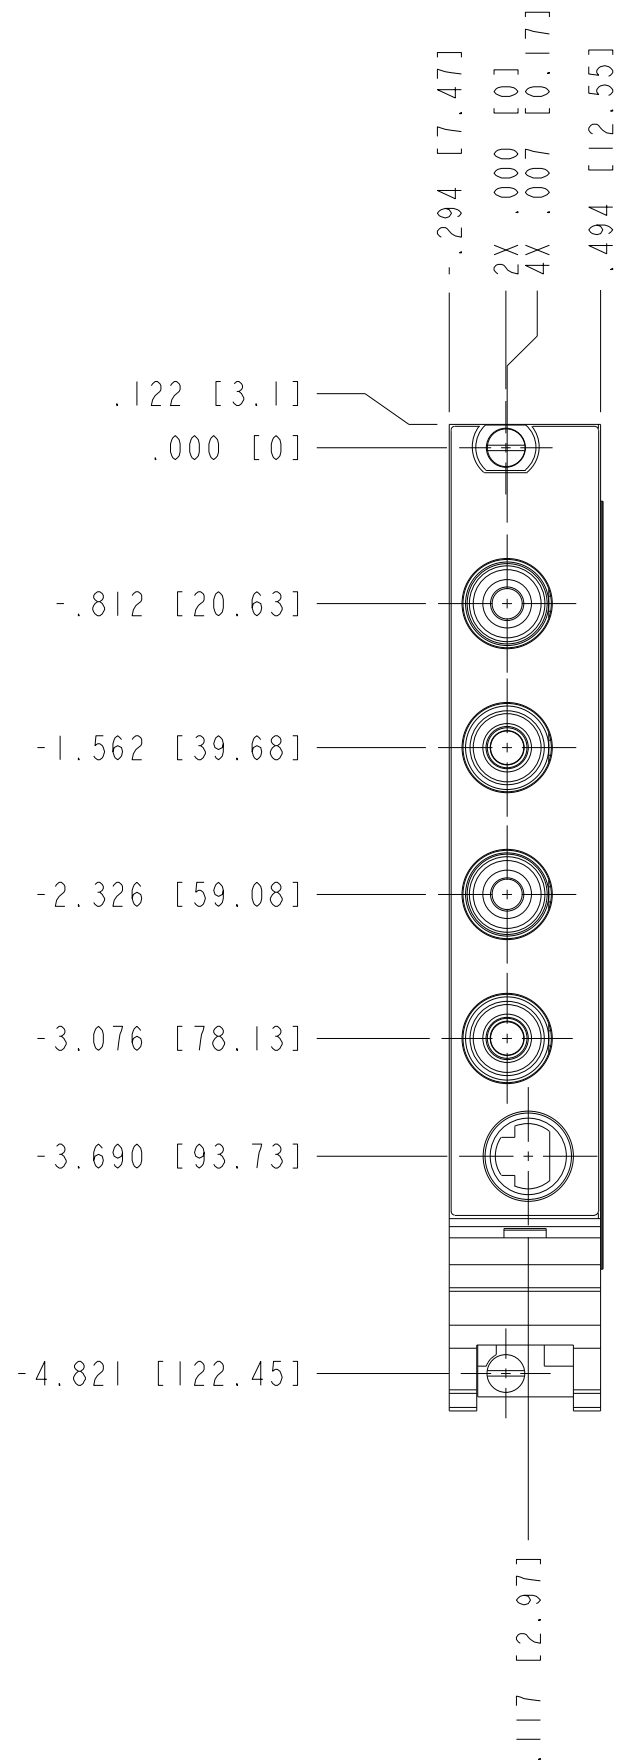

CUSTOMER DRAWING

UNLESS OTHERWISE SPECIFIED DIMENSIONS ARE IN INCHES AND [MILLIMETERS].		NATIONAL INSTRUMENTS® AUSTIN, TEXAS	
DO NOT SCALE DRAWING		TITLE PXI-4070	
THIRD ANGLE PROJECTION		SIZE CODE IDENT NO. MM/DD/YYYY B 7U296 12/08/09	
		SCALE: 1/1	SHEET | OF |