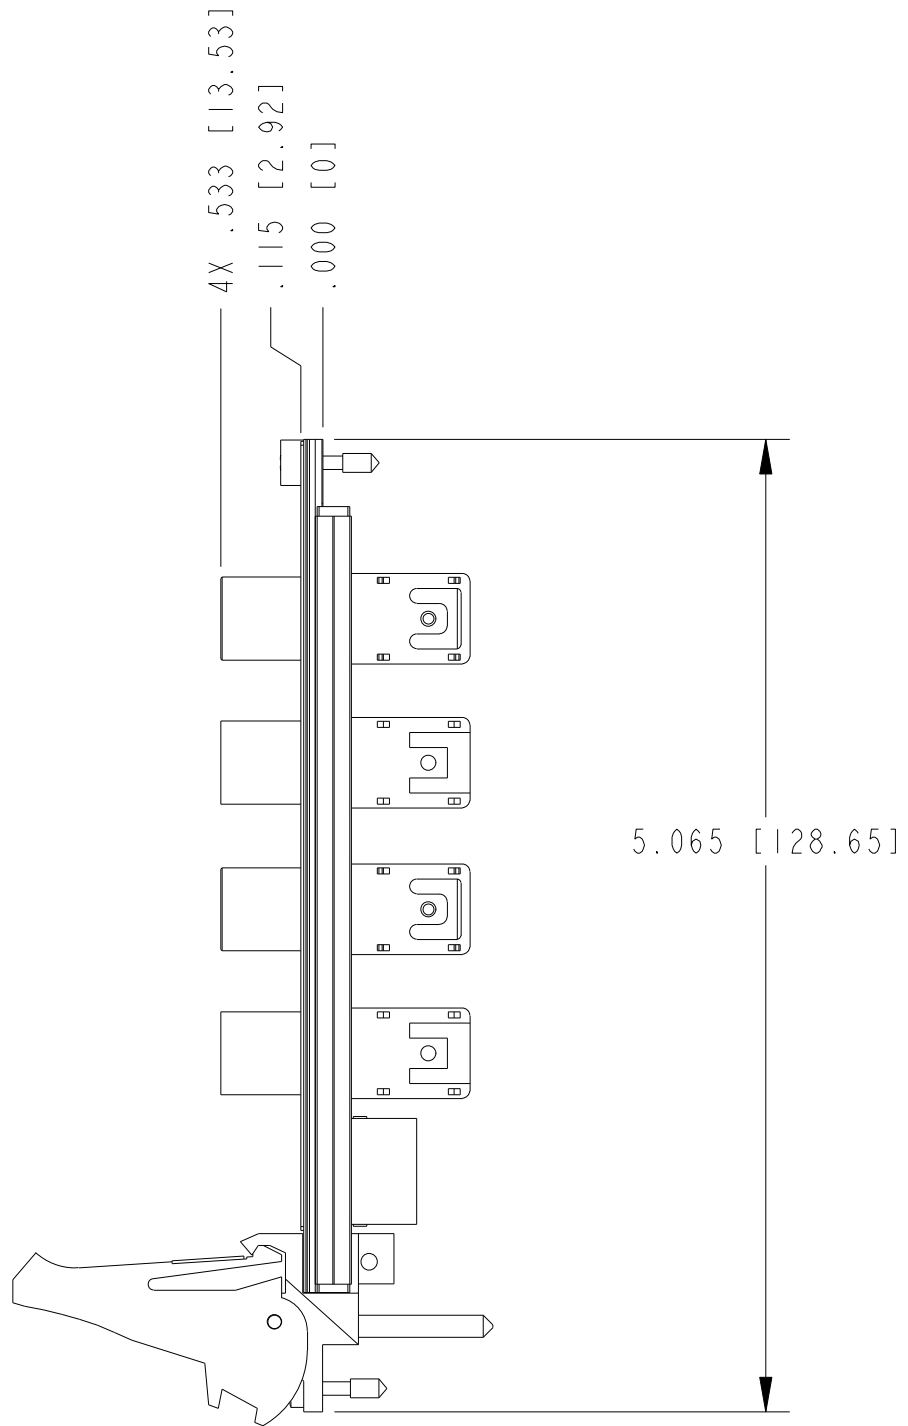

CUSTOMER DRAWING

UNLESS OTHERWISE SPECIFIED DIMENSIONS ARE IN INCHES AND [MILLIMETERS].		NATIONAL INSTRUMENTS® AUSTIN, TEXAS	
DO NOT SCALE DRAWING		TITLE PXI-4070	
THIRD ANGLE PROJECTION		SIZE CODE IDENT NO. MM/DD/YYYY B 7U296 12/08/09	
		SCALE: 1/1	SHEET | OF |