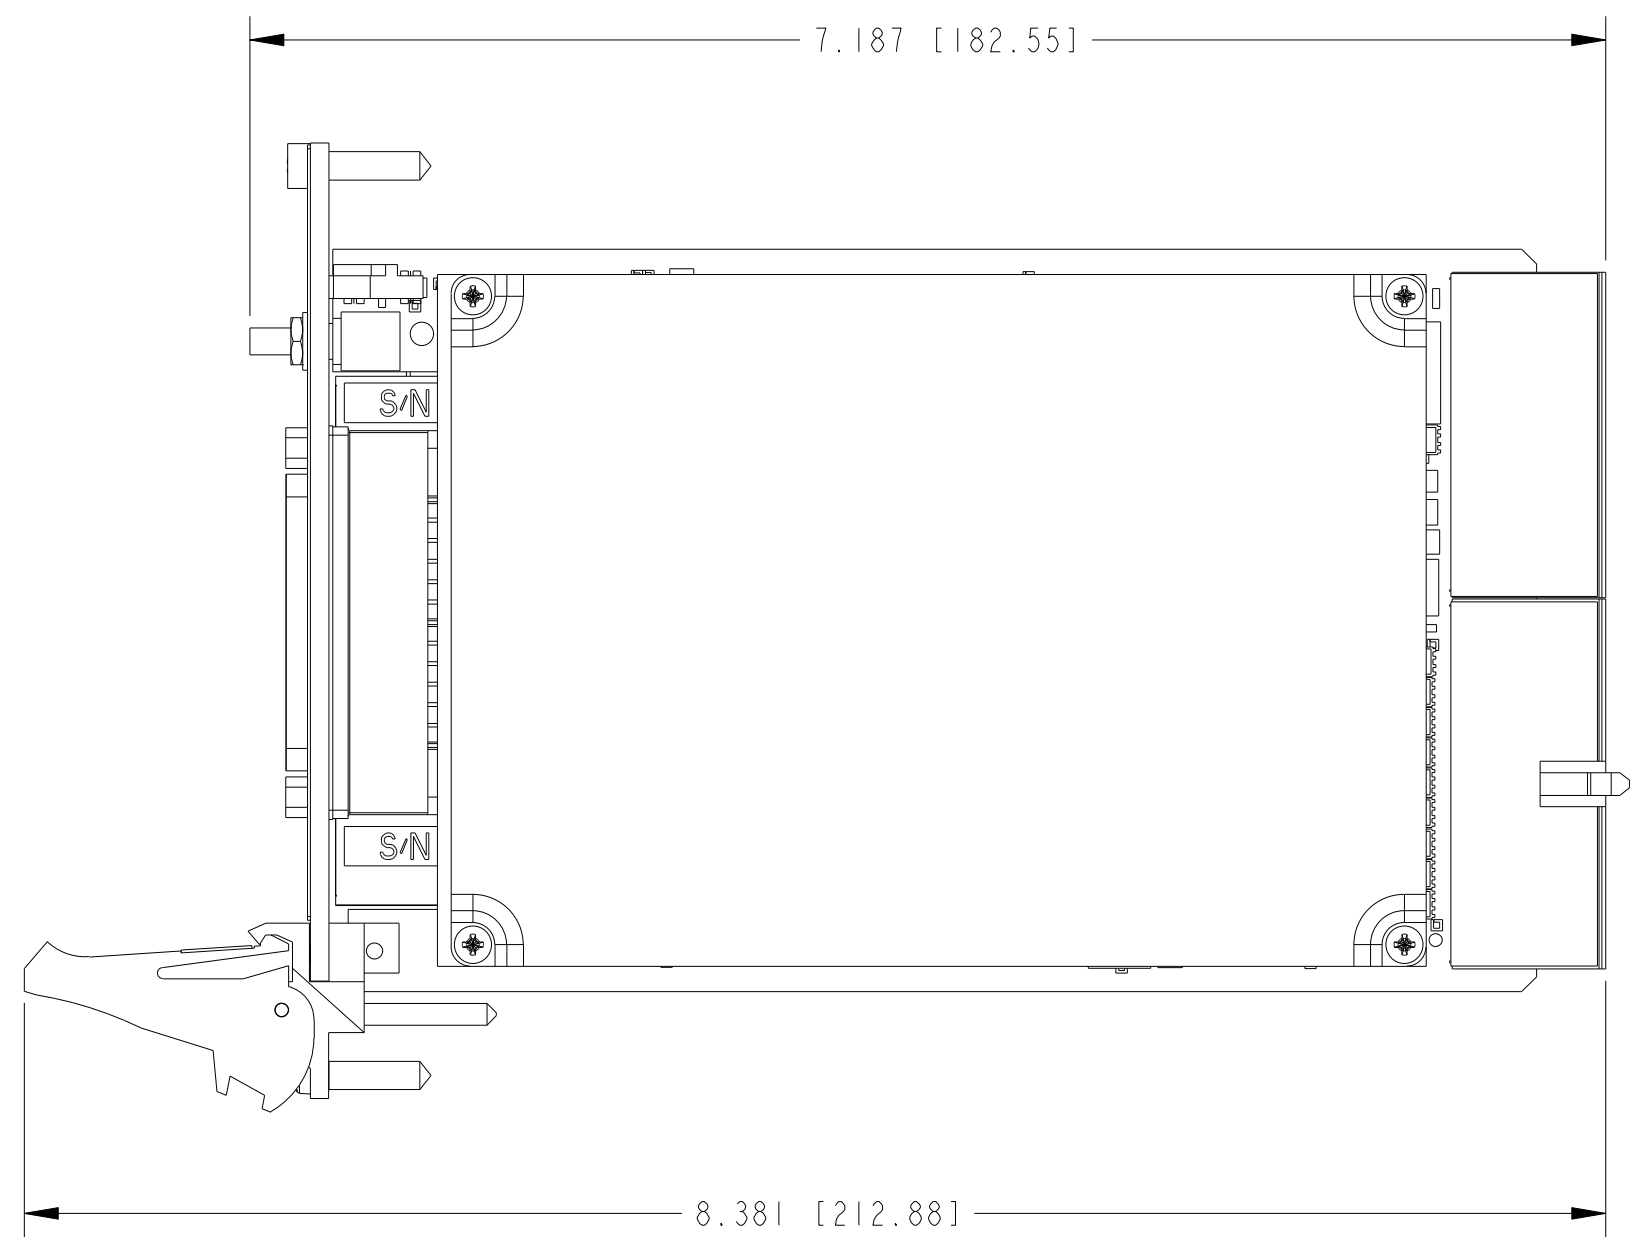

CUSTOMER DRAWING

UNLESS OTHERWISE SPECIFIED DIMENSIONS ARE IN INCHES AND (MILLIMETERS).
DO NOT SCALE DRAWING
THIRD ANGLE PROJECTION

NATIONAL INSTRUMENTS AUSTIN, TEXAS

TITLE
NI PXI-4224
MODULE

SIZE CODE IDENT NO. MM/DD/YYYY
D 7U296 11/05/07