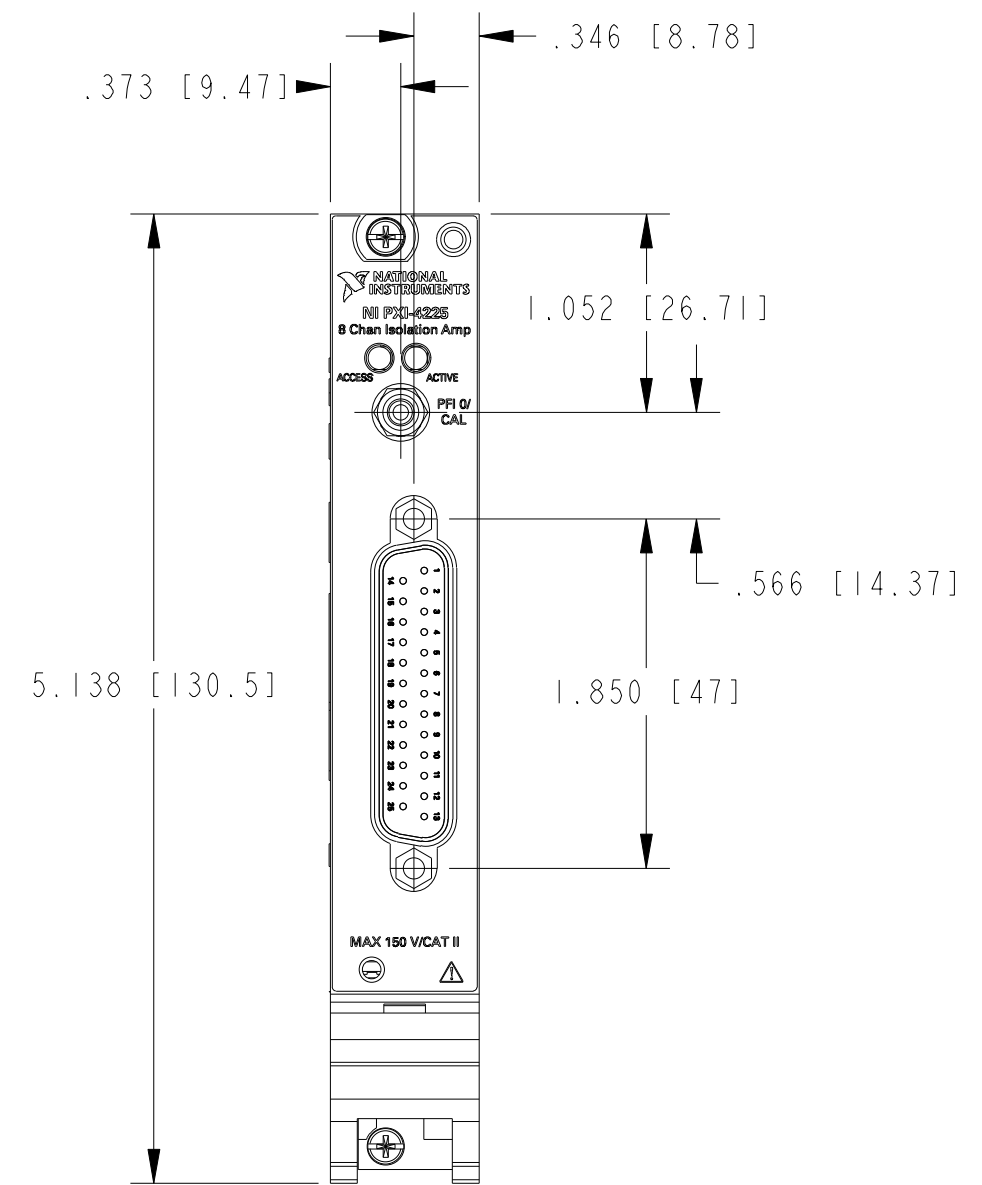

CUSTOMER DRAWING

UNLESS OTHERWISE SPECIFIED DIMENSIONS ARE IN INCHES AND (MILLIMETERS).
DO NOT SCALE DRAWING
THIRD ANGLE PROJECTION

NATIONAL INSTRUMENTS AUSTIN, TEXAS

TITLE
NI PXI-4224
MODULE

SIZE CODE IDENT NO. MM/DD/YYYY
D 7U296 11/05/07

SCALE: 1/1 SHEET 1 OF 1

8

7

6

5

4

3

2