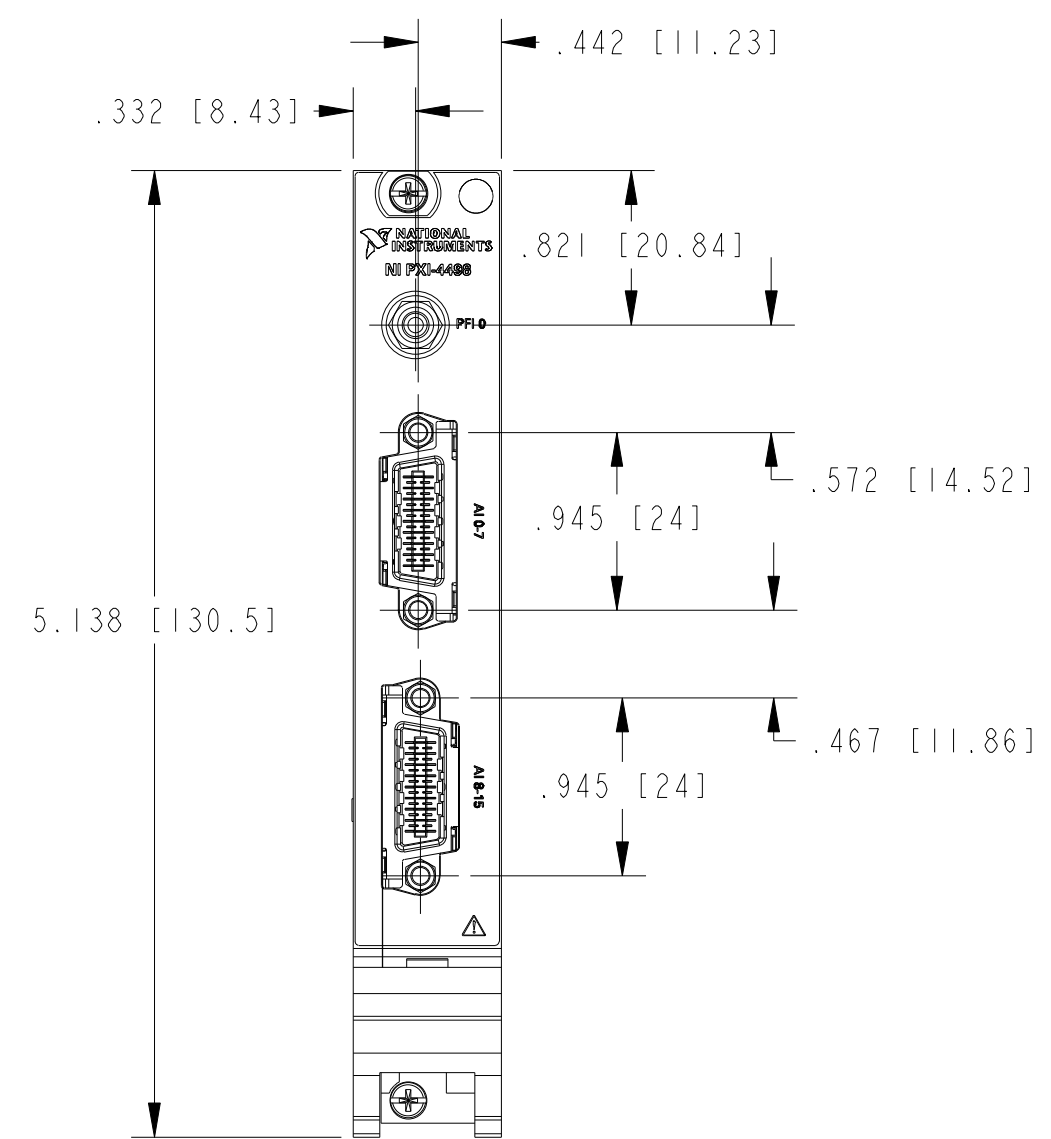

 **CLICK HERE**

**PXI-4496**

CUSTOMER DRAWING

UNLESS OTHERWISE SPECIFIED DIMENSIONS ARE IN INCHES AND (MILLIMETERS).	 NATIONAL INSTRUMENTS® AUSTIN, TEXAS	
	TITLE NI PXI-449X MODULE	
DO NOT SCALE DRAWING THIRD ANGLE PROJECTION	SIZE CODE IDENT NO. MM/DD/YYYY D 7U296 11/5/07	SCALE: 1/1 SHEET 1 OF 1