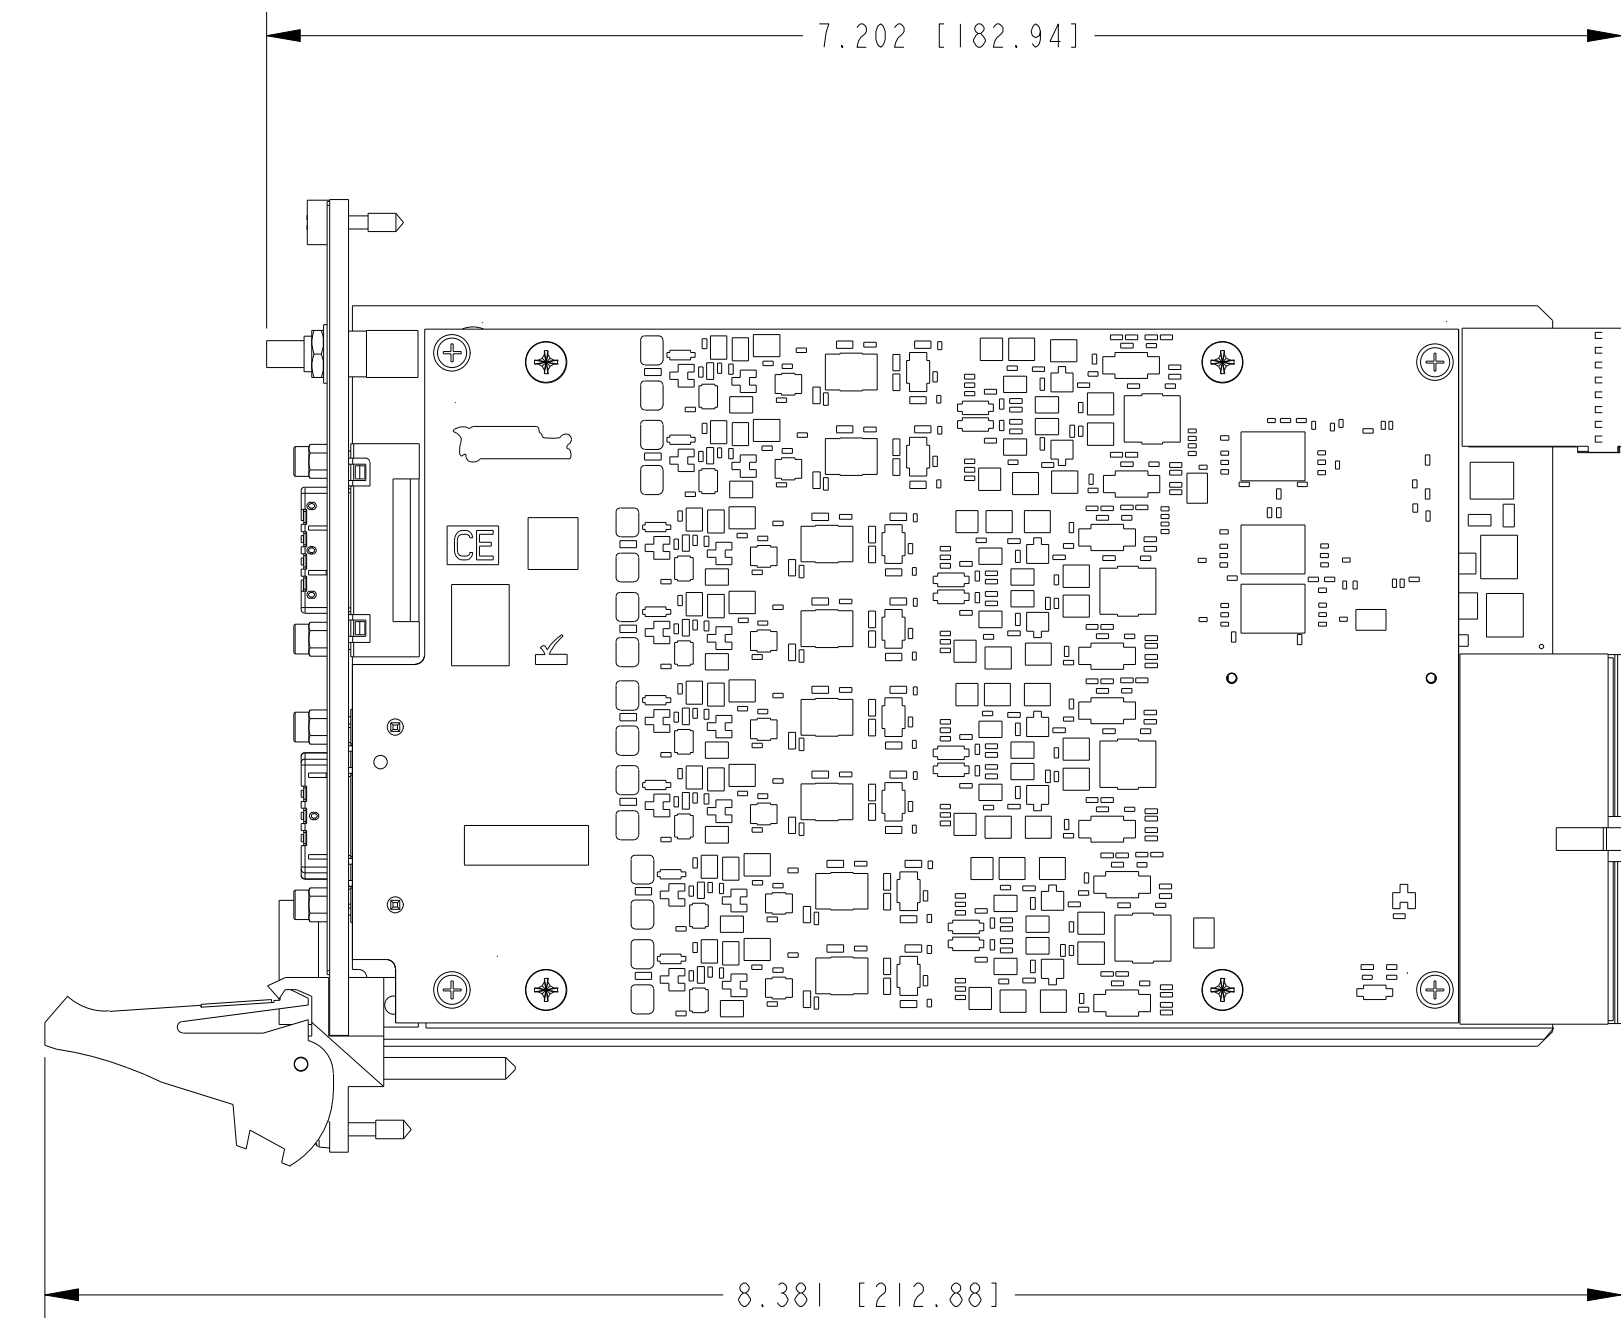

 **CLICK HERE**

**PXI-4496**

CUSTOMER DRAWING

UNLESS OTHERWISE SPECIFIED DIMENSIONS ARE IN INCHES AND (MILLIMETERS).	 NATIONAL INSTRUMENTS® AUSTIN, TEXAS	
	TITLE NI PXI-449X MODULE	
DO NOT SCALE DRAWING THIRD ANGLE PROJECTION	SIZE CODE IDENT NO. MM/DD/YYYY D 7U296 11/5/07	SCALE: 1/1 SHEET 1 OF 1