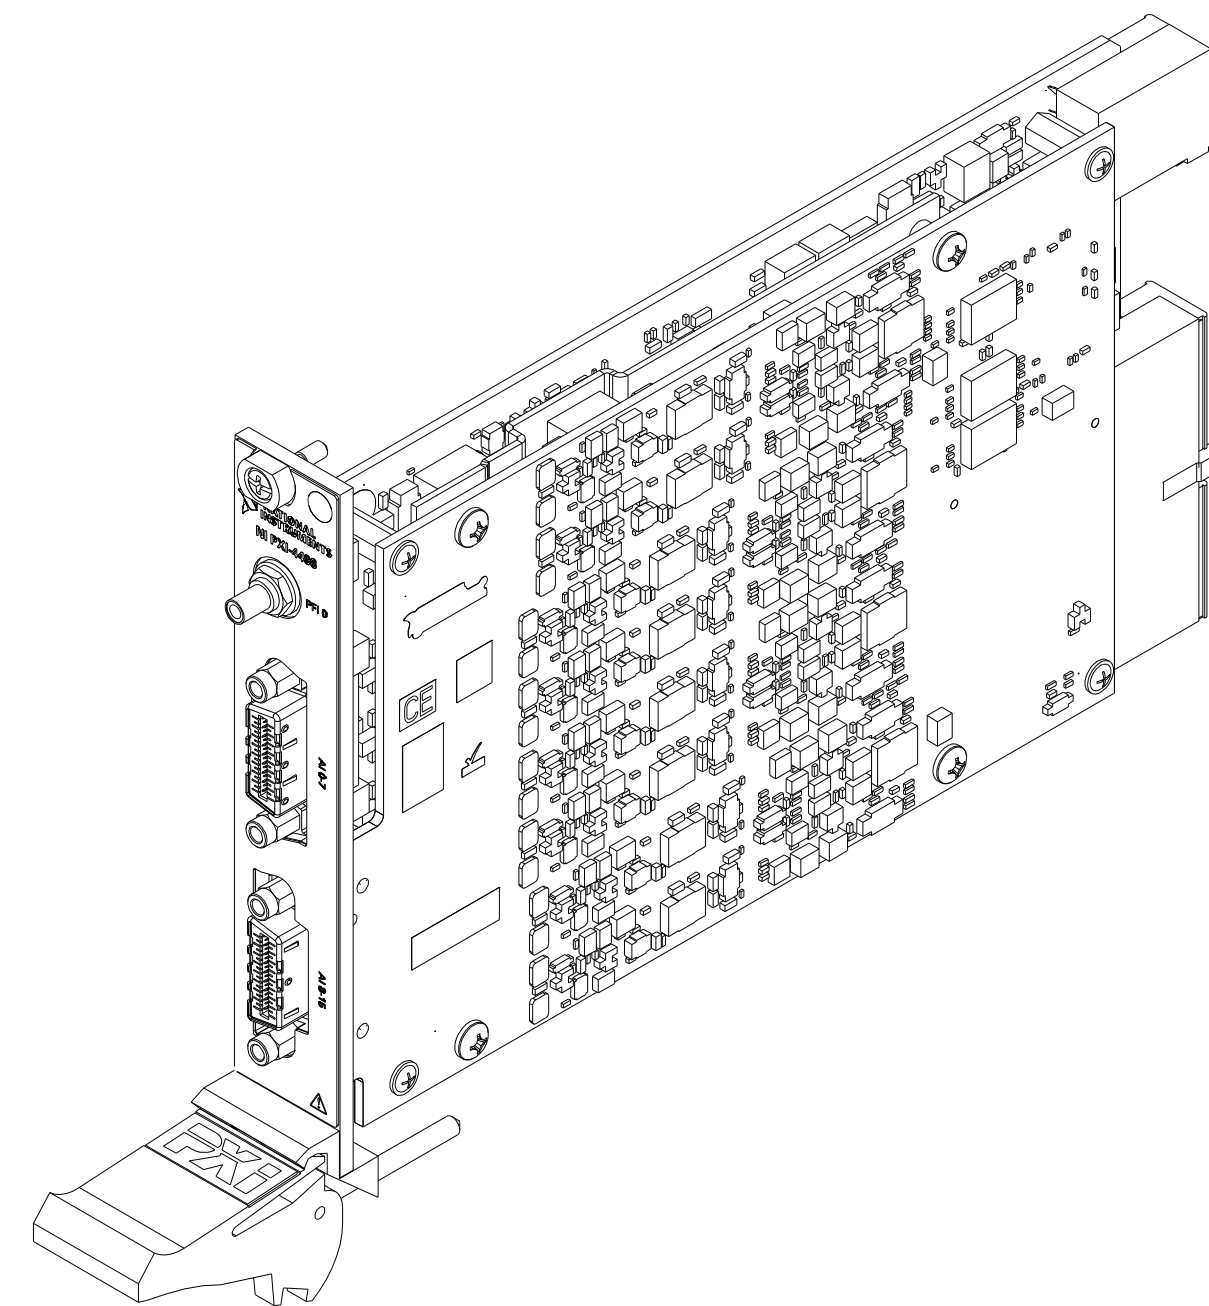

 **CLICK HERE**

**PXI-4496**

CUSTOMER DRAWING

UNLESS OTHERWISE SPECIFIED DIMENSIONS ARE IN INCHES AND (MILLIMETERS).	 NATIONAL INSTRUMENTS® AUSTIN, TEXAS	
	TITLE NI PXI-449X MODULE	
DO NOT SCALE DRAWING THIRD ANGLE PROJECTION	SIZE CODE IDENT NO. MM/DD/YYYY D 7U296 11/5/07	SCALE: 1/1 SHEET 1 OF 1