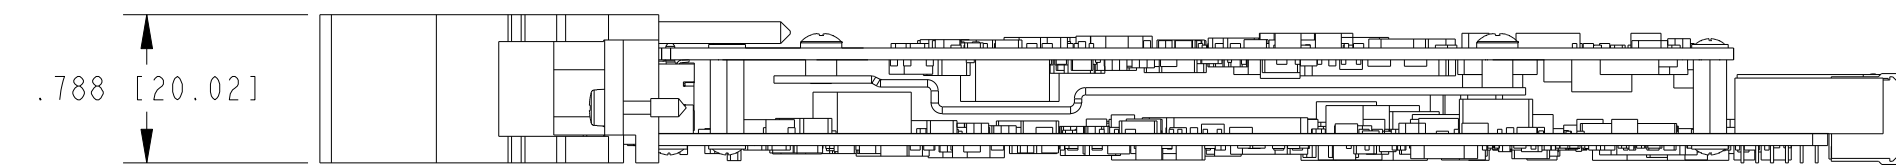

 **CLICK HERE**

**PXI-4496**

CUSTOMER DRAWING

UNLESS OTHERWISE SPECIFIED DIMENSIONS ARE IN INCHES AND (MILLIMETERS).	 NATIONAL INSTRUMENTS® AUSTIN, TEXAS	
	TITLE NI PXI-449X MODULE	
DO NOT SCALE DRAWING THIRD ANGLE PROJECTION	SIZE CODE IDENT NO. MM/DD/YYYY D 7U296 11/5/07	SCALE: 1/1 SHEET 1 OF 1