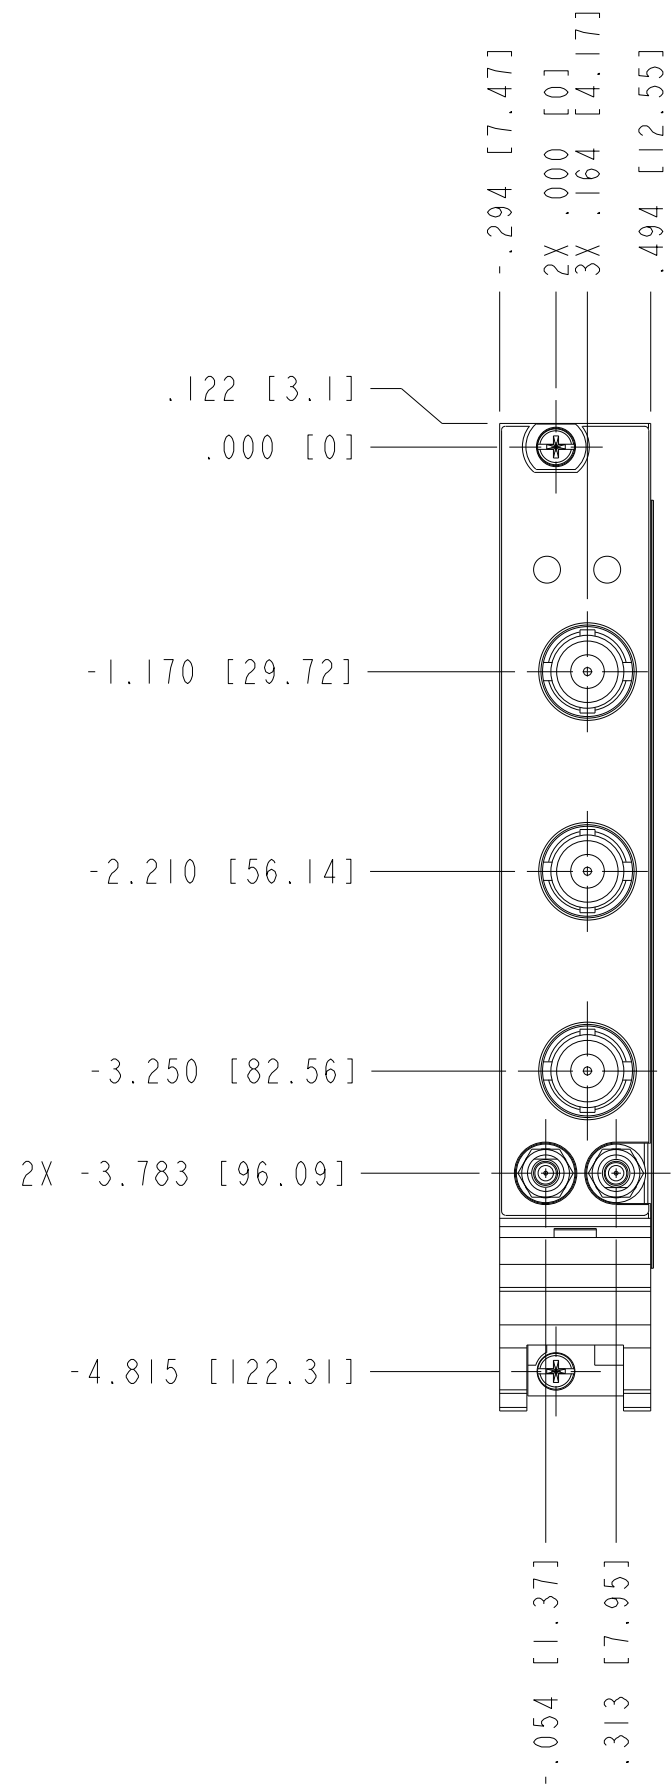

CUSTOMER DRAWING

UNLESS OTHERWISE SPECIFIED DIMENSIONS ARE IN INCHES AND [MILLIMETERS].		NATIONAL INSTRUMENTS® AUSTIN, TEXAS	
DO NOT SCALE DRAWING		TITLE	
THIRD ANGLE PROJECTION		PXI-515X	
SIZE	CODE IDENT NO.	MM/DD/YYYY	
B	7U296	12/02/09	
SCALE: 1/1		SHEET | OF |