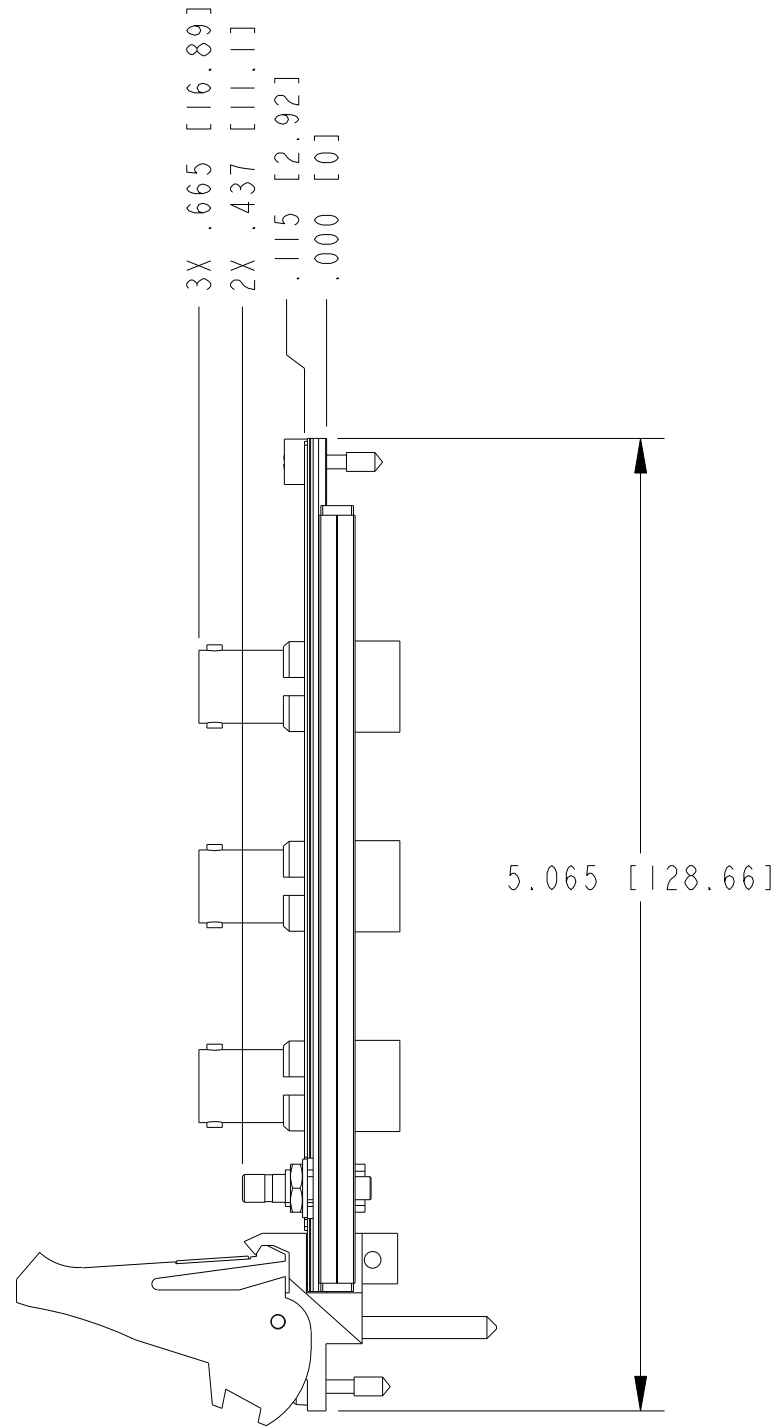

CUSTOMER DRAWING

UNLESS OTHERWISE SPECIFIED DIMENSIONS ARE IN INCHES AND [MILLIMETERS].		NATIONAL INSTRUMENTS® AUSTIN, TEXAS	
DO NOT SCALE DRAWING		TITLE	
THIRD ANGLE PROJECTION		PXI-515X	
SIZE	CODE IDENT NO.	MM/DD/YYYY	
B	7U296	12/02/09	
SCALE: 1/1		SHEET | OF |