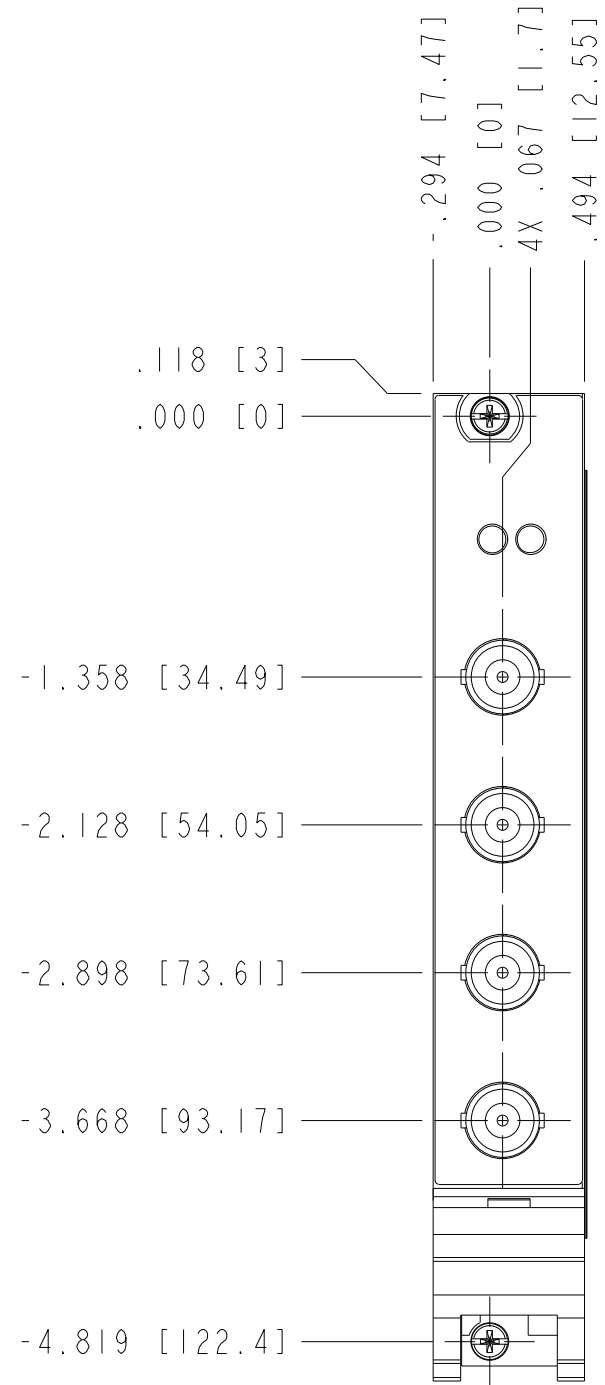

 **CLICK HERE**

**PXI-5402**

CUSTOMER DRAWING

UNLESS OTHERWISE SPECIFIED DIMENSIONS ARE IN INCHES AND [MILLIMETERS].		 NATIONAL INSTRUMENTS® AUSTIN, TEXAS	
DO NOT SCALE DRAWING		TITLE	
THIRD ANGLE PROJECTION		PXI-5402	
SIZE	CODE IDENT NO.	MM/DD/YYYY	
B	7U296	10/23/09	
SCALE: 1/1		SHEET   OF	