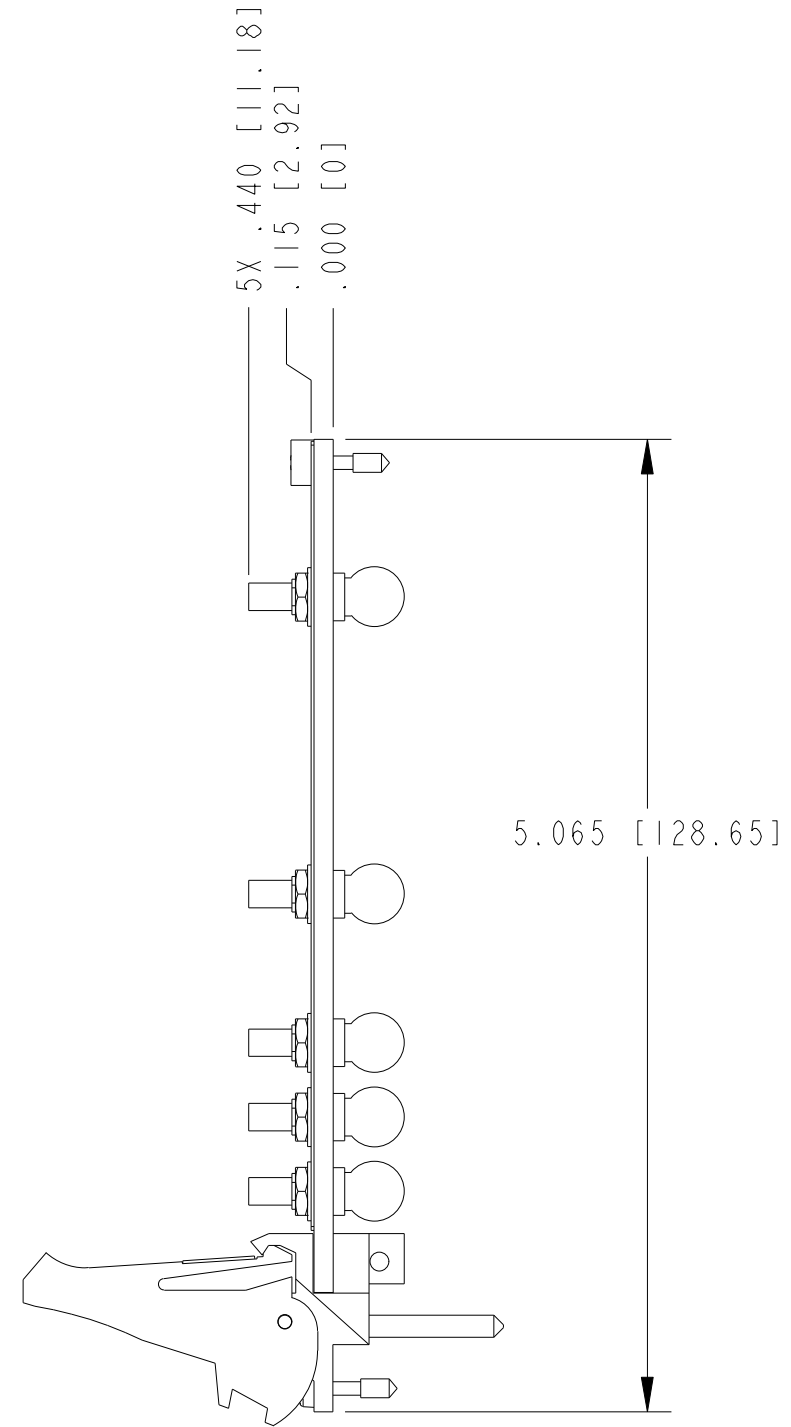

 **CLICK HERE**

**PXI-5404**

CUSTOMER DRAWING

UNLESS OTHERWISE SPECIFIED DIMENSIONS ARE IN INCHES AND [MILLIMETERS].		 NATIONAL INSTRUMENTS® AUSTIN, TEXAS	
DO NOT SCALE DRAWING		TITLE	
THIRD ANGLE PROJECTION		PXI-5404	
SIZE	CODE	IDENT NO.	MM/DD/YYYY
B	7U296		10/23/09
SCALE: 1/1			SHEET   OF