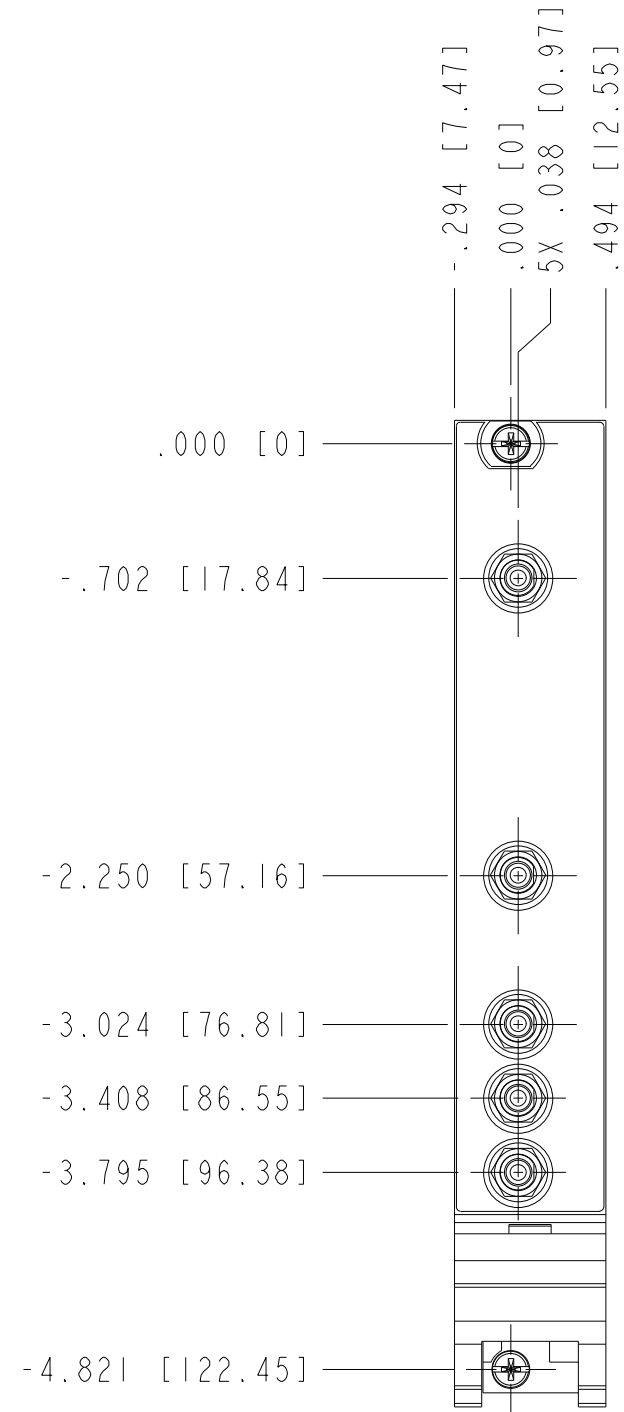

 **CLICK HERE**

**PXI-5404**

CUSTOMER DRAWING

UNLESS OTHERWISE SPECIFIED DIMENSIONS ARE IN INCHES AND [MILLIMETERS].		 NATIONAL INSTRUMENTS® AUSTIN, TEXAS	
DO NOT SCALE DRAWING		TITLE	
THIRD ANGLE PROJECTION		PXI-5404	
SIZE	CODE	IDENT NO.	MM/DD/YYYY
B	7U296		10/23/09
SCALE: 1/1			SHEET   OF