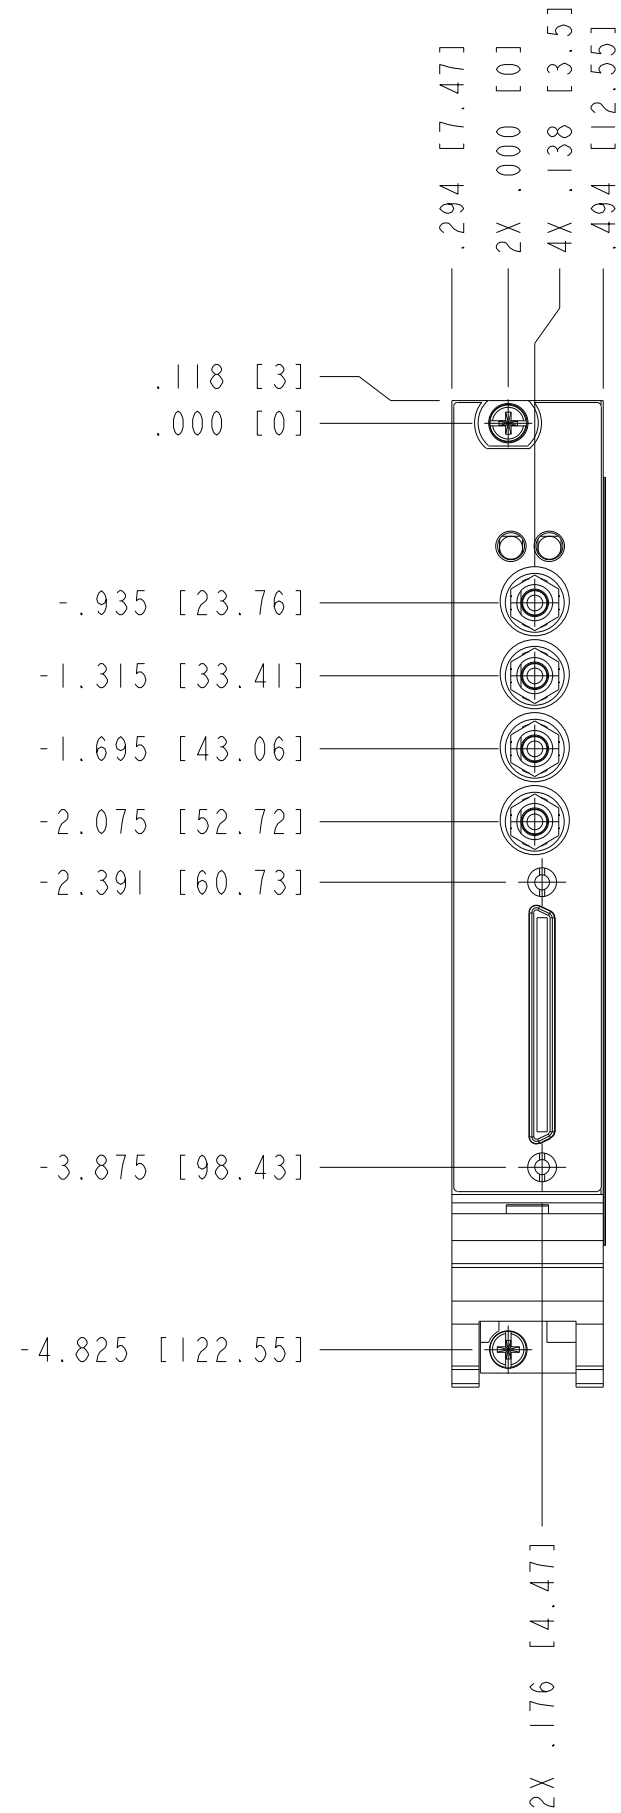

 **CLICK HERE**

**PXI-5421**

CUSTOMER DRAWING

UNLESS OTHERWISE SPECIFIED DIMENSIONS ARE IN INCHES AND [MILLIMETERS].		 NATIONAL INSTRUMENTS® AUSTIN, TEXAS	
DO NOT SCALE DRAWING		TITLE PXI-5421	
THIRD ANGLE PROJECTION		SIZE CODE IDENT NO. MM/DD/YYYY B 7U296 12/29/09	
		SCALE: 1/1	SHEET   OF