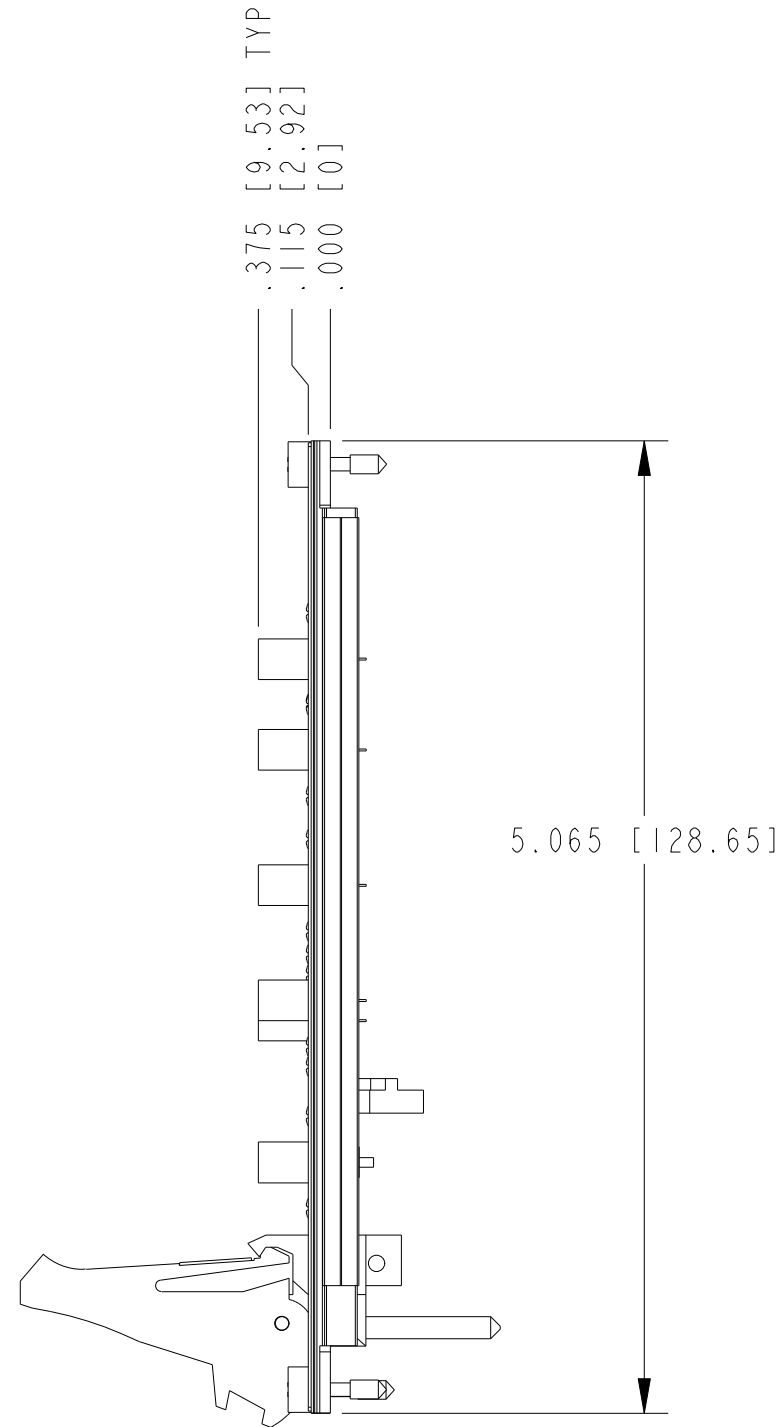

CUSTOMER DRAWING

UNLESS OTHERWISE SPECIFIED DIMENSIONS ARE IN INCHES AND [MILLIMETERS].		NATIONAL INSTRUMENTS® AUSTIN, TEXAS	
DO NOT SCALE DRAWING		TITLE PXI-5610	
THIRD ANGLE PROJECTION		SIZE CODE IDENT NO. MM/DD/YYYY B 7U296 12/31/09	
		SCALE: 1/1	SHEET | OF |