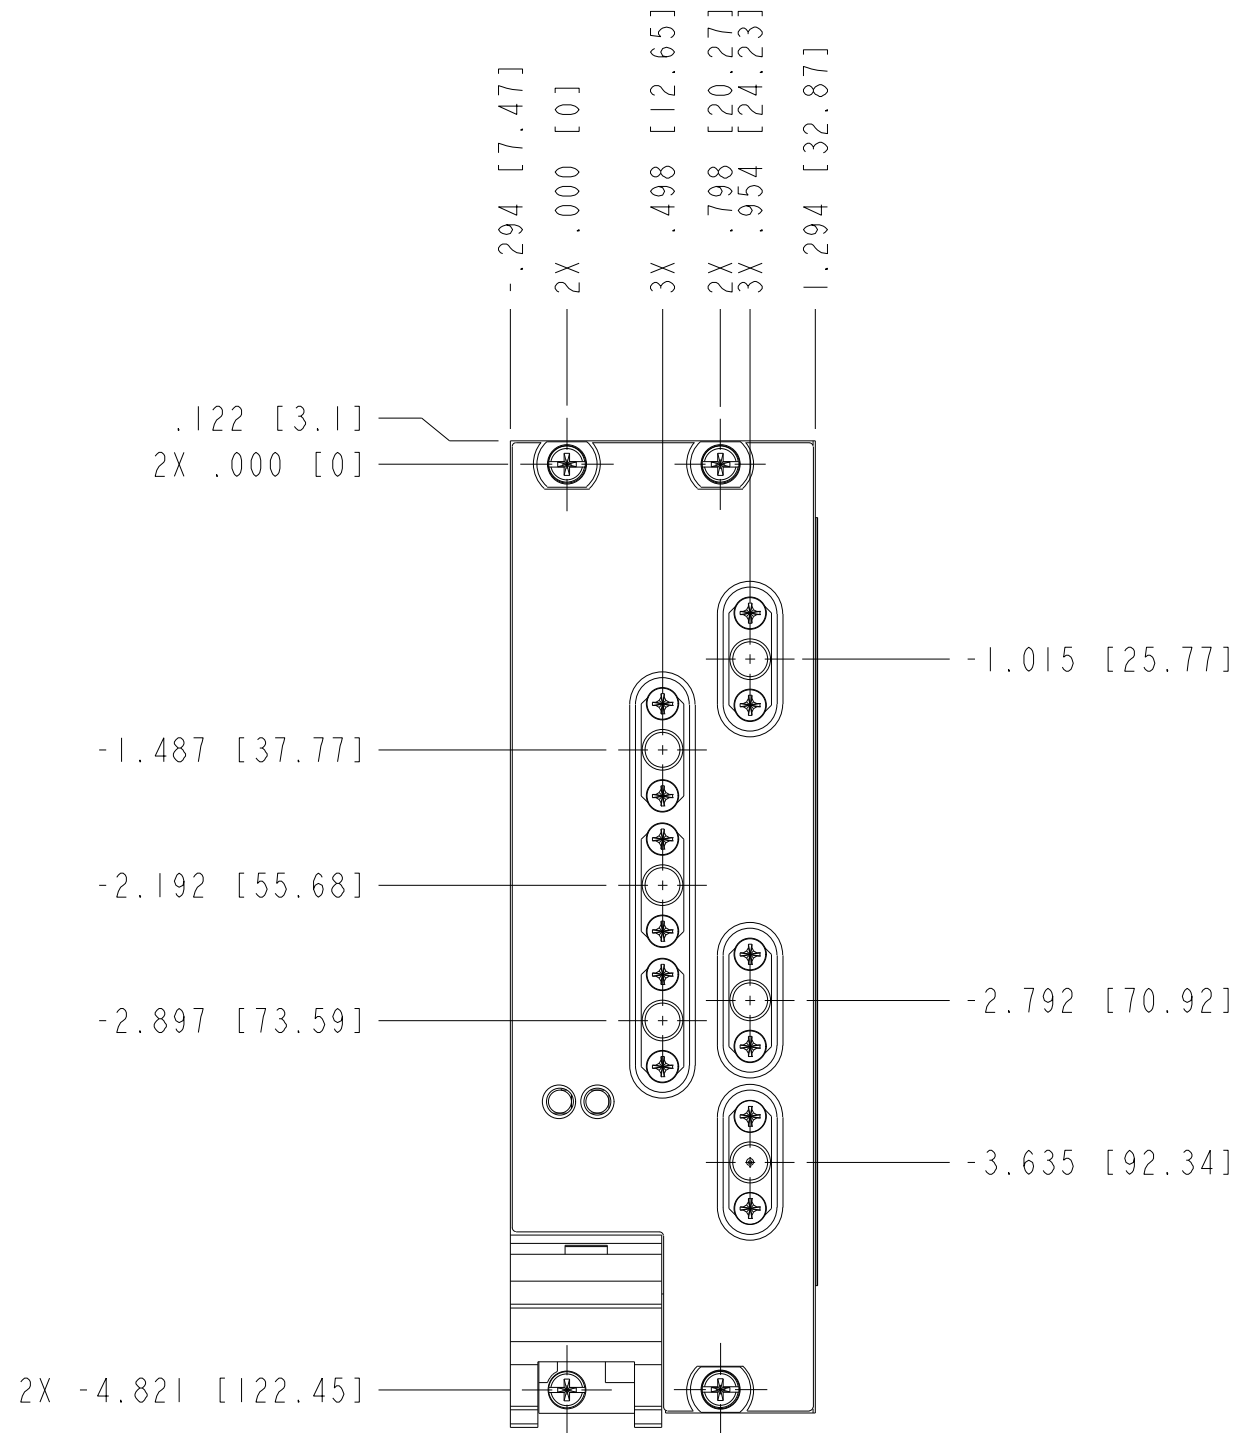

CUSTOMER DRAWING

UNLESS OTHERWISE SPECIFIED DIMENSIONS ARE IN INCHES AND [MILLIMETERS].		NATIONAL INSTRUMENTS® AUSTIN, TEXAS	
DO NOT SCALE DRAWING		TITLE PXI-5610	
THIRD ANGLE PROJECTION		SIZE CODE IDENT NO. MM/DD/YYYY B 7U296 12/31/09	
		SCALE: 1/1	SHEET | OF |