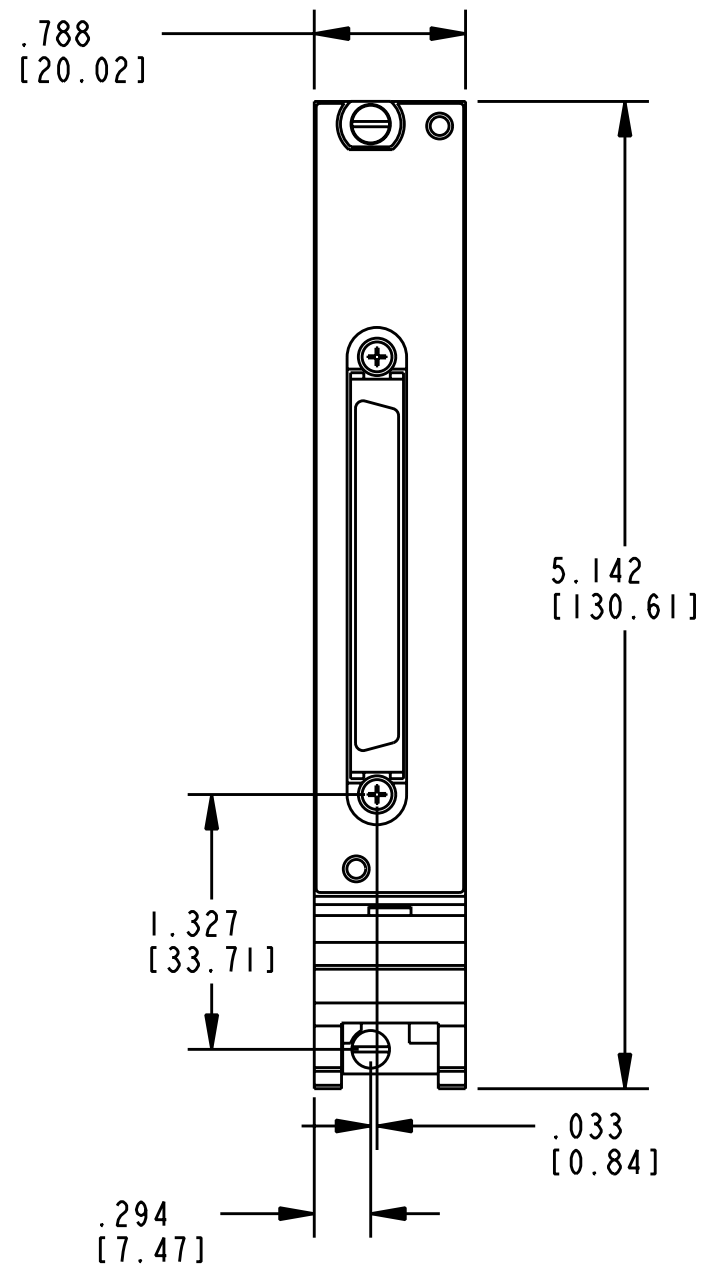

CUSTOMER DRAWING

UNLESS OTHERWISE SPECIFIED
DIMENSIONS ARE IN INCHES AND
(MILLIMETERS).

AUSTIN, TEXAS

DO NOT SCALE DRAWING

THIRD ANGLE PROJECTION

TITLE
PXI MODULE
68 POS SCSI, INVERTED

SIZE	CODE	IDENT NO.	MM/DD/YYYY
B	7U296		09-12-2007

SCALE: 1/1 SHEET OF