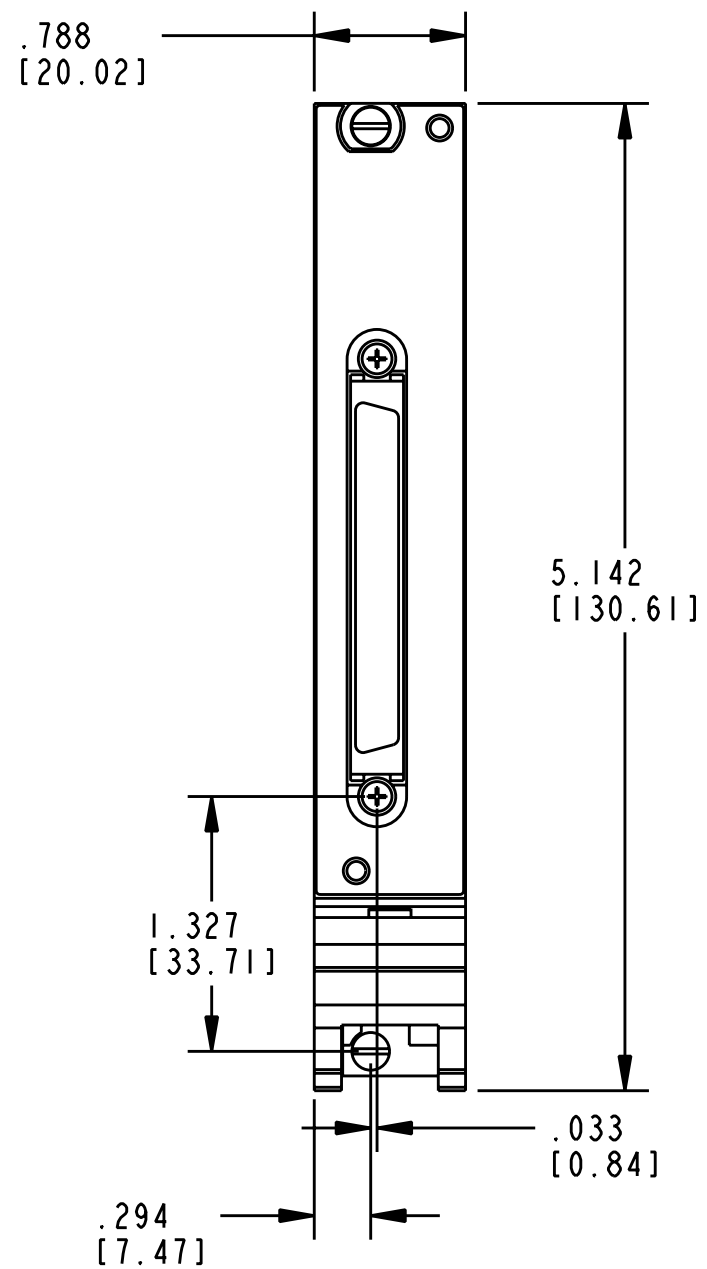

 **CLICK HERE**

**PXI-6123**

CUSTOMER DRAWING

UNLESS OTHERWISE SPECIFIED  
 DIMENSIONS ARE IN INCHES AND  
 (MILLIMETERS).

AUSTIN, TEXAS

DO NOT SCALE DRAWING  
 THIRD ANGLE PROJECTION

TITLE  
 PXI MODULE  
 68 POS SCSI, INVERTED

SIZE	CODE	IDENT NO.	MM/DD/YYYY
B	7U296		09-12-2007
SCALE: 1/1			SHEET   OF