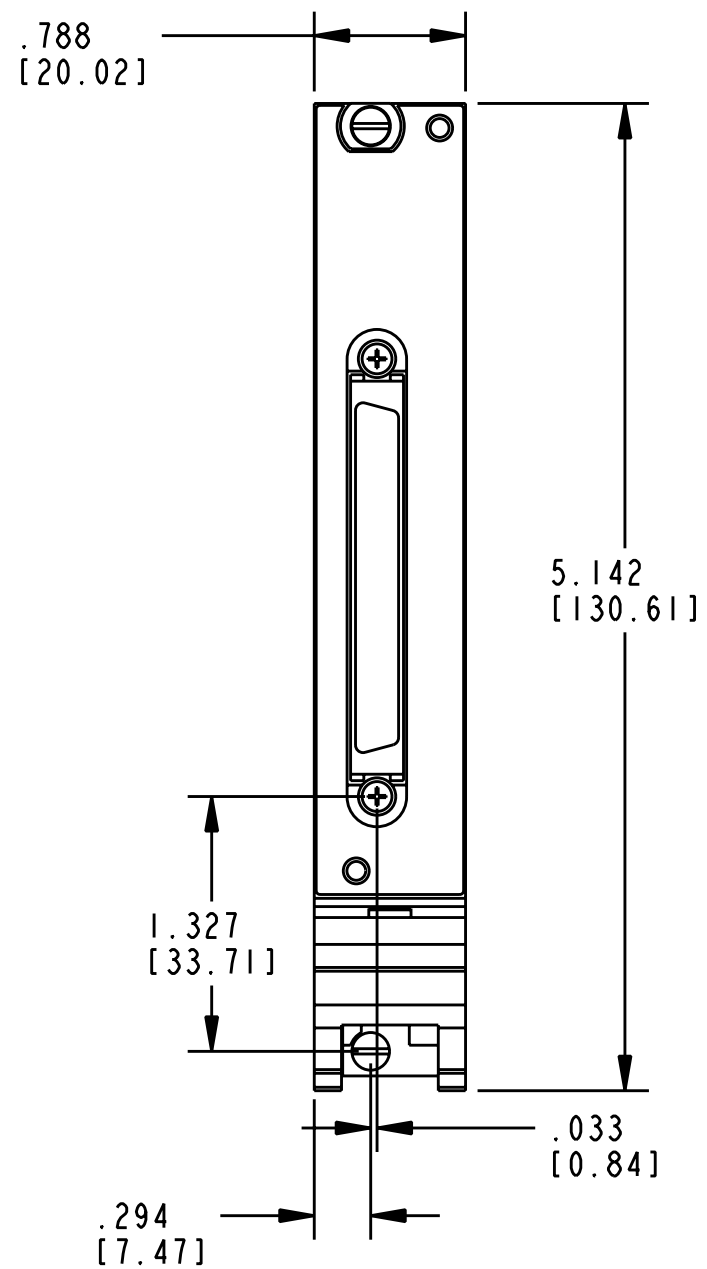

 **CLICK HERE**

**PXI-6133**

CUSTOMER DRAWING

UNLESS OTHERWISE SPECIFIED  
 DIMENSIONS ARE IN INCHES AND  
 (MILLIMETERS).

AUSTIN, TEXAS

DO NOT SCALE DRAWING

THIRD ANGLE PROJECTION

TITLE

PXI MODULE  
 68 POS SCSI, INVERTED

SIZE CODE IDENT NO. MM/DD/YYYY

B 7U296 09-12-2007

SCALE: 1/1 SHEET OF