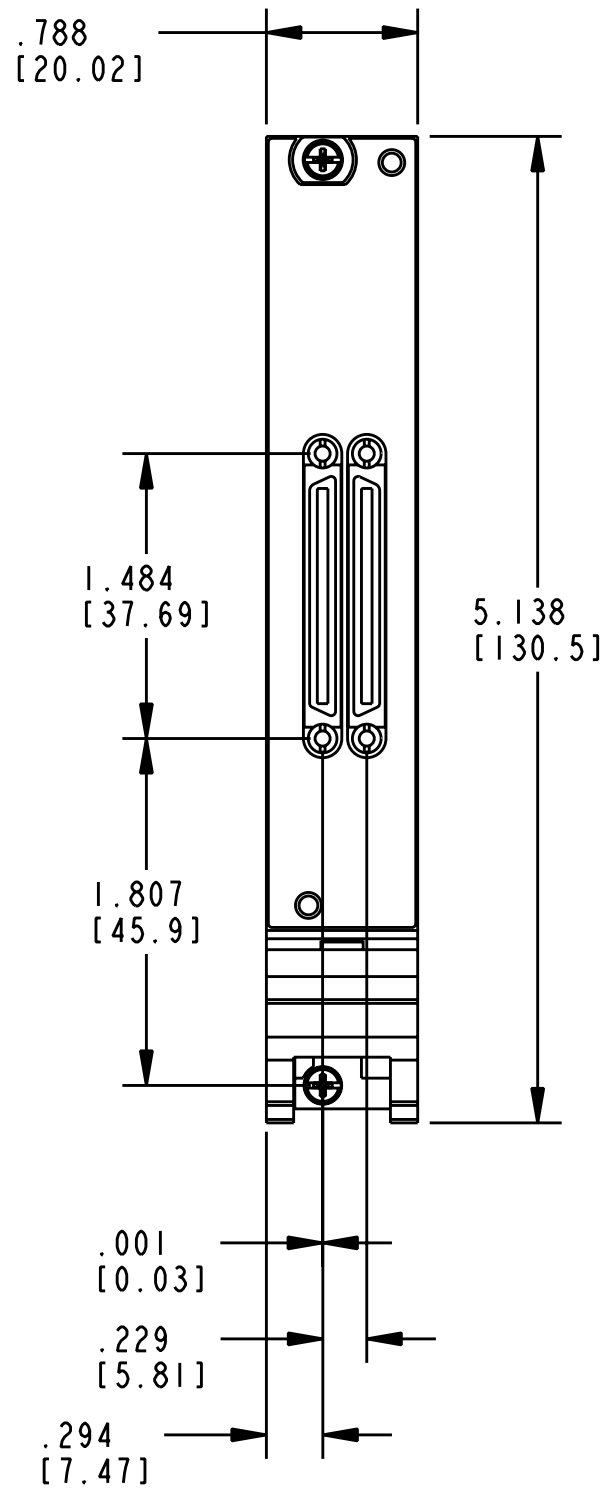

 **CLICK HERE**

**PXI-6229**

CUSTOMER DRAWING

UNLESS OTHERWISE SPECIFIED DIMENSIONS ARE IN INCHES AND (MILLIMETERS).		 NATIONAL INSTRUMENTS® AUSTIN, TEXAS	
DO NOT SCALE DRAWING		TITLE	
THIRD ANGLE PROJECTION		PXI MODULE 68 POS VHDCI, 2X	
SIZE	CODE IDENT NO.	MM/DD/YYYY	
B	7U296	05/08/2008	
SCALE: 1/1		SHEET   OF	