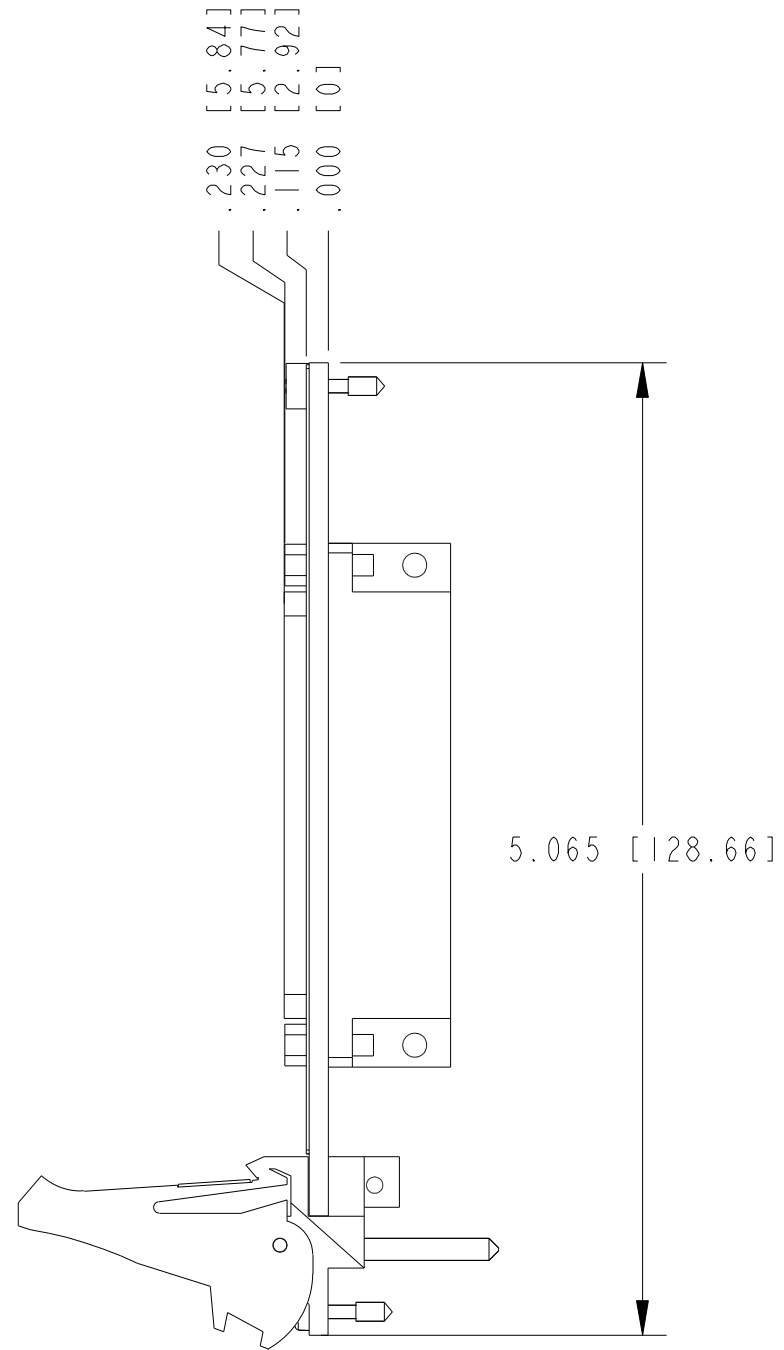

 **CLICK HERE**

**PXI-6233**

CUSTOMER DRAWING

UNLESS OTHERWISE SPECIFIED DIMENSIONS ARE IN INCHES AND [MILLIMETERS].		 NATIONAL INSTRUMENTS® AUSTIN, TEXAS	
DO NOT SCALE DRAWING		TITLE PXI MODULE 37 PIN D-SUB	
THIRD ANGLE PROJECTION		SIZE CODE IDENT NO. MM/DD/YYYY B 7U296 05/23/11	
		SCALE: 1/1	SHEET   OF