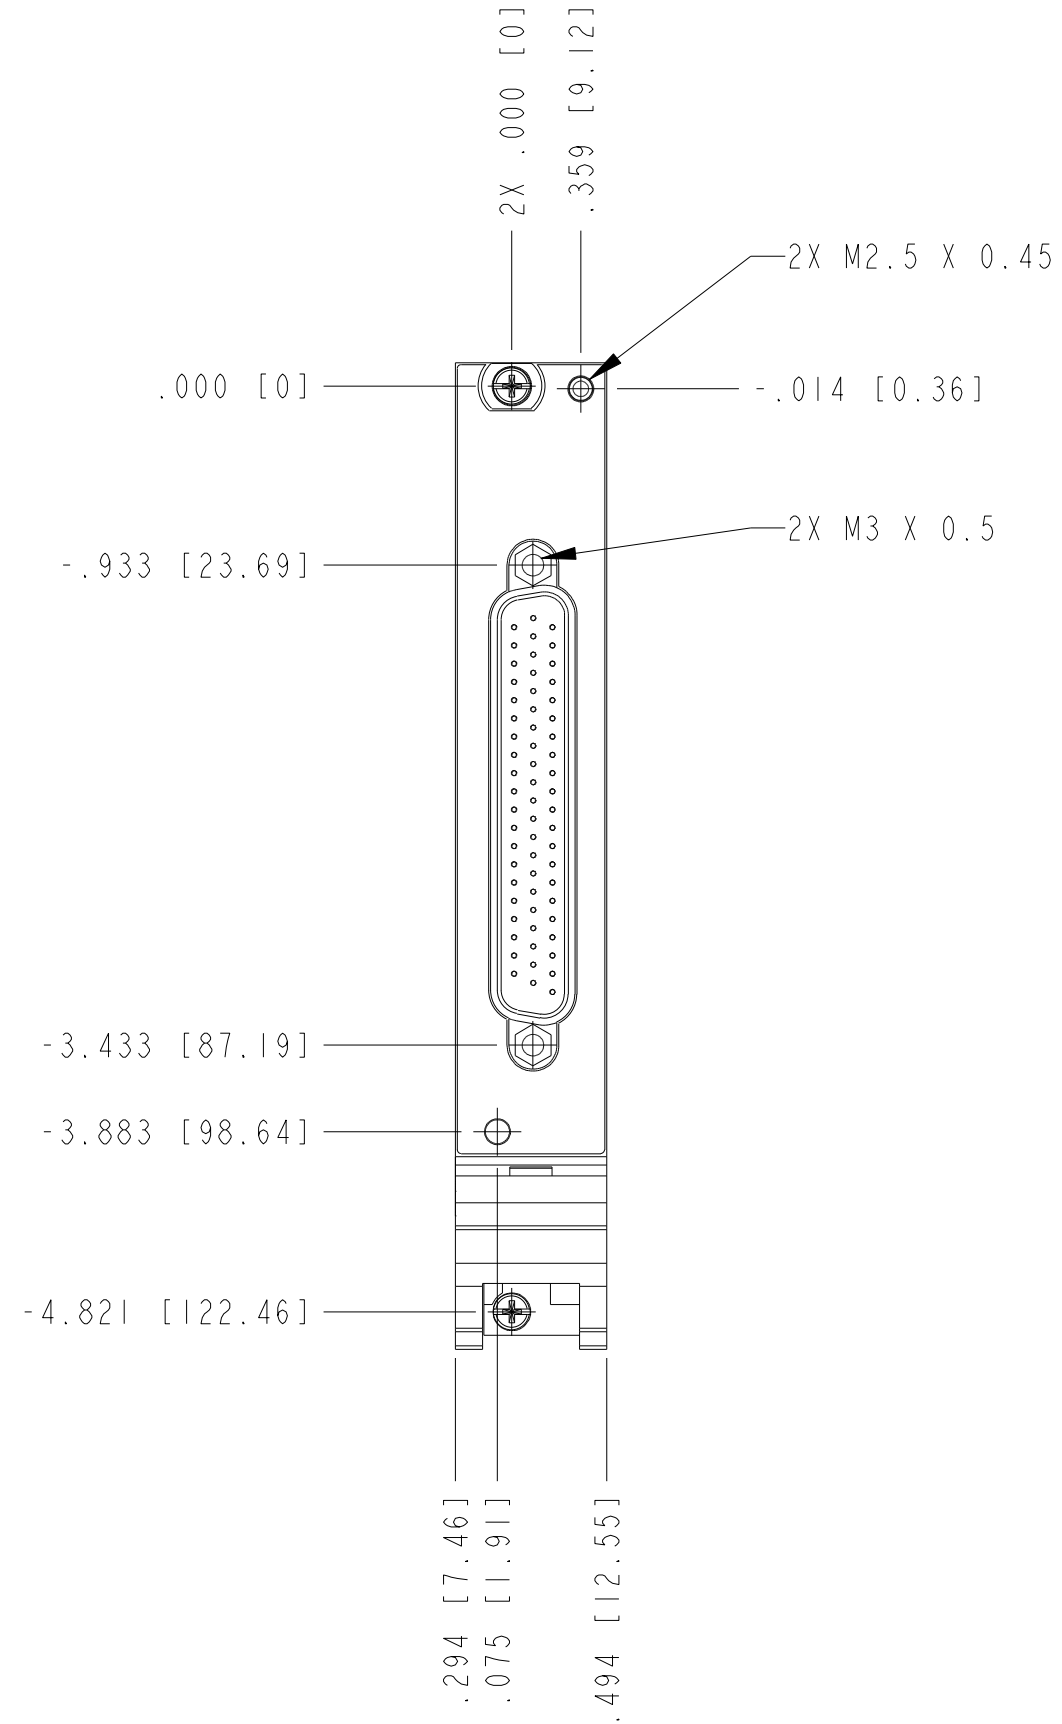

 **CLICK HERE**

**PXI-6233**

CUSTOMER DRAWING

UNLESS OTHERWISE SPECIFIED DIMENSIONS ARE IN INCHES AND [MILLIMETERS].		 NATIONAL INSTRUMENTS® AUSTIN, TEXAS	
DO NOT SCALE DRAWING		TITLE PXI MODULE 37 PIN D-SUB	
THIRD ANGLE PROJECTION		SIZE CODE IDENT NO. MM/DD/YYYY B 7U296 05/23/11	
		SCALE: 1/1	SHEET   OF