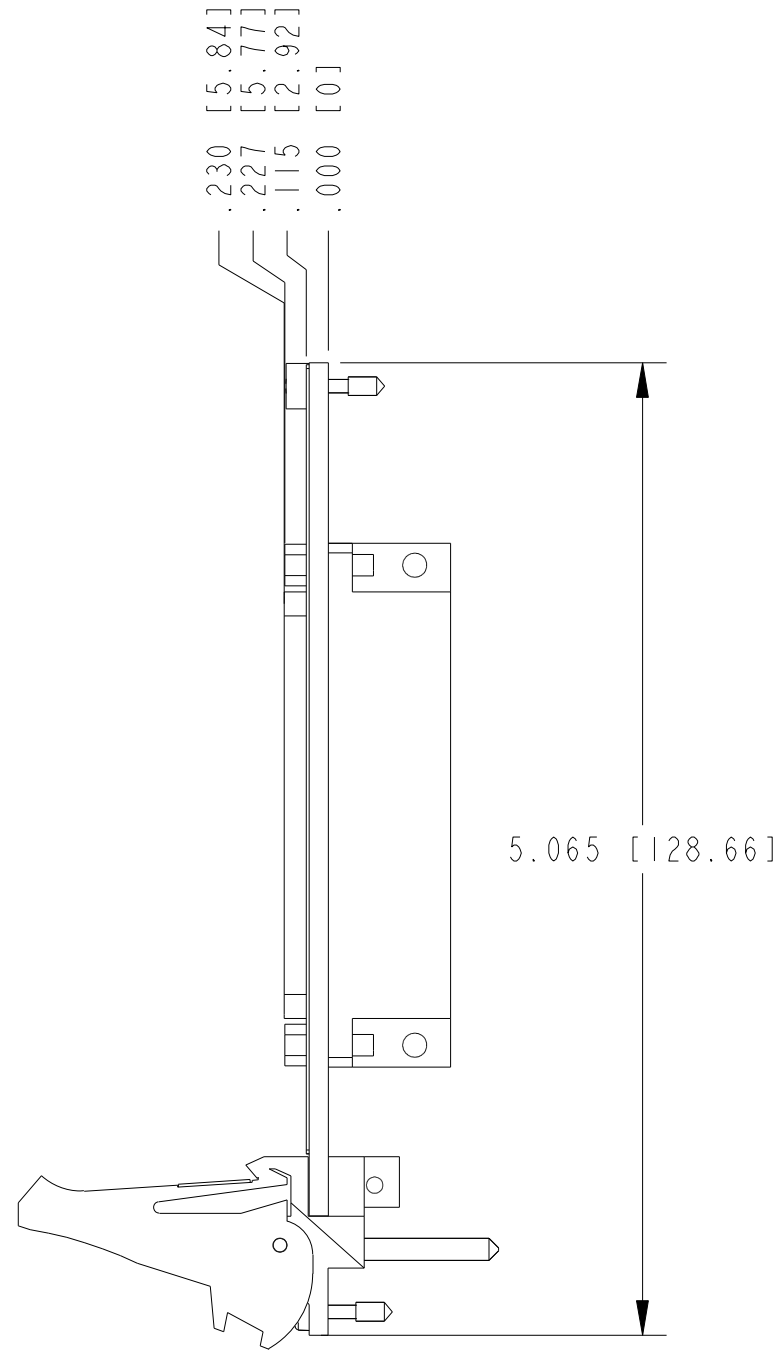

CUSTOMER DRAWING

UNLESS OTHERWISE SPECIFIED DIMENSIONS ARE IN INCHES AND [MILLIMETERS].		NATIONAL INSTRUMENTS® AUSTIN, TEXAS	
DO NOT SCALE DRAWING		TITLE PXI MODULE 37 PIN D-SUB	
THIRD ANGLE PROJECTION		SIZE CODE IDENT NO. MM/DD/YYYY B 7U296 05/23/11	
		SCALE: 1/1	SHEET | OF |