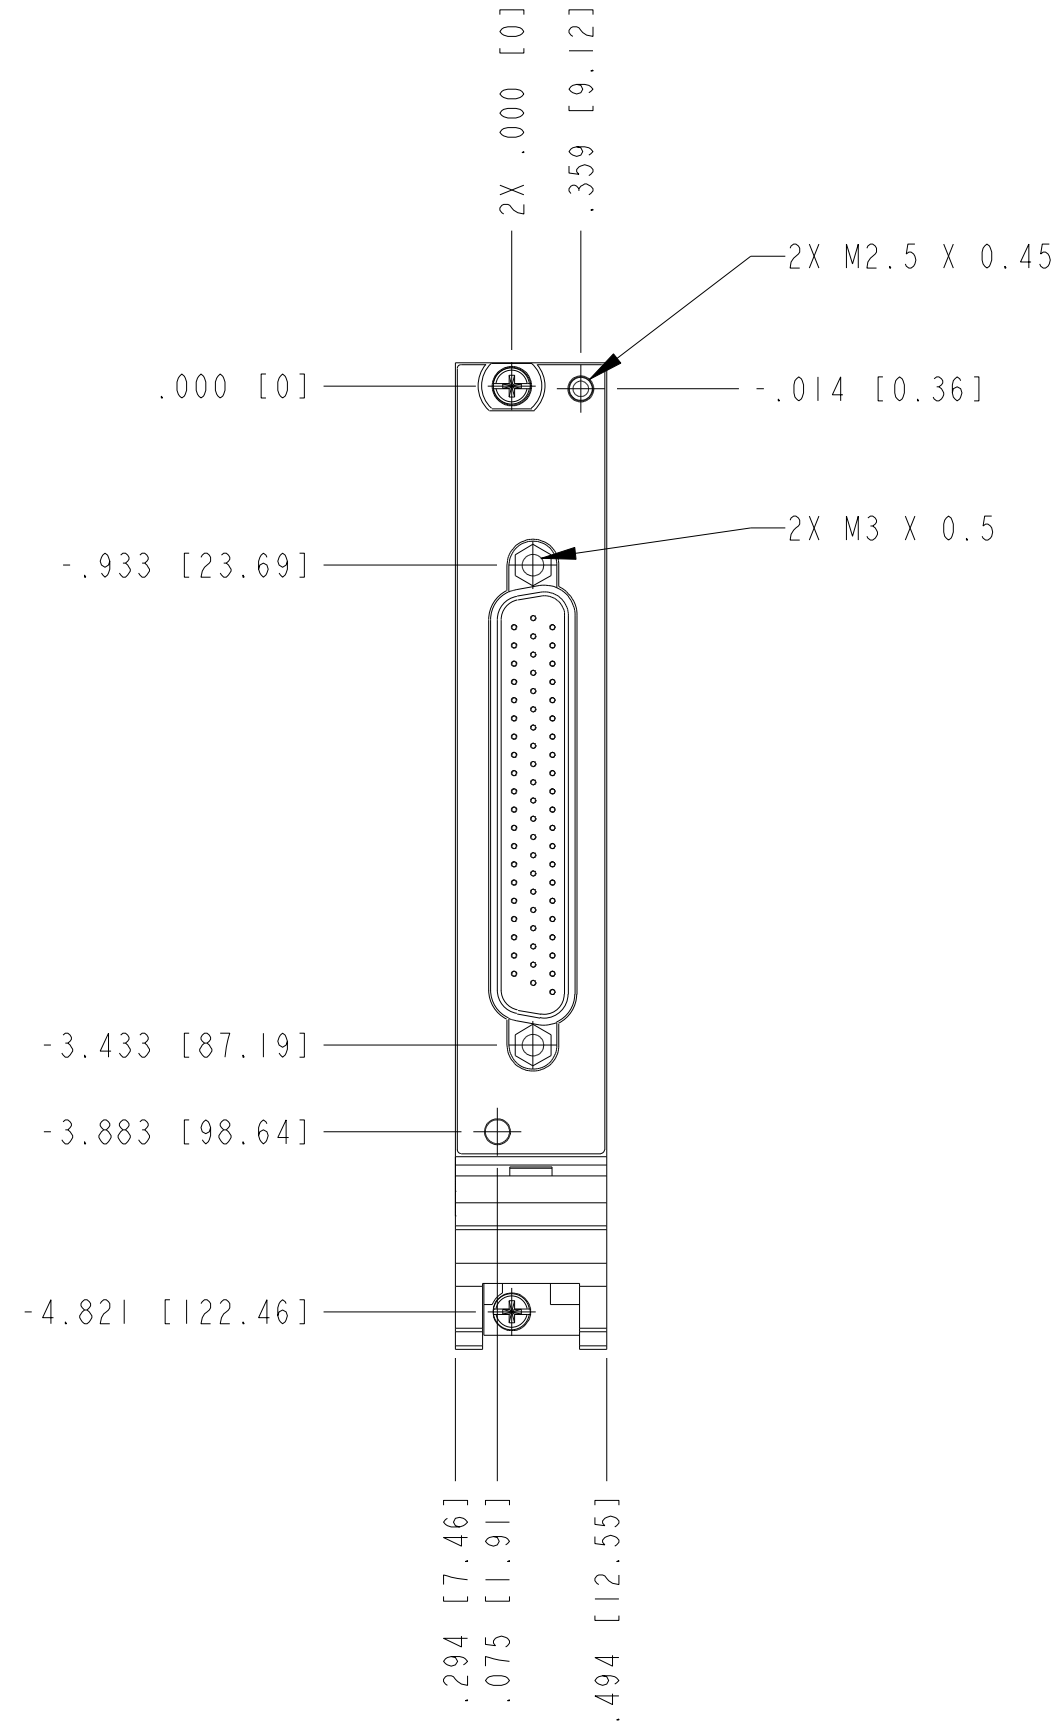

CUSTOMER DRAWING

UNLESS OTHERWISE SPECIFIED DIMENSIONS ARE IN INCHES AND [MILLIMETERS].		NATIONAL INSTRUMENTS® AUSTIN, TEXAS	
DO NOT SCALE DRAWING		TITLE PXI MODULE 37 PIN D-SUB	
THIRD ANGLE PROJECTION		SIZE CODE IDENT NO. MM/DD/YYYY B 7U296 05/23/11	
		SCALE: 1/1	SHEET | OF |