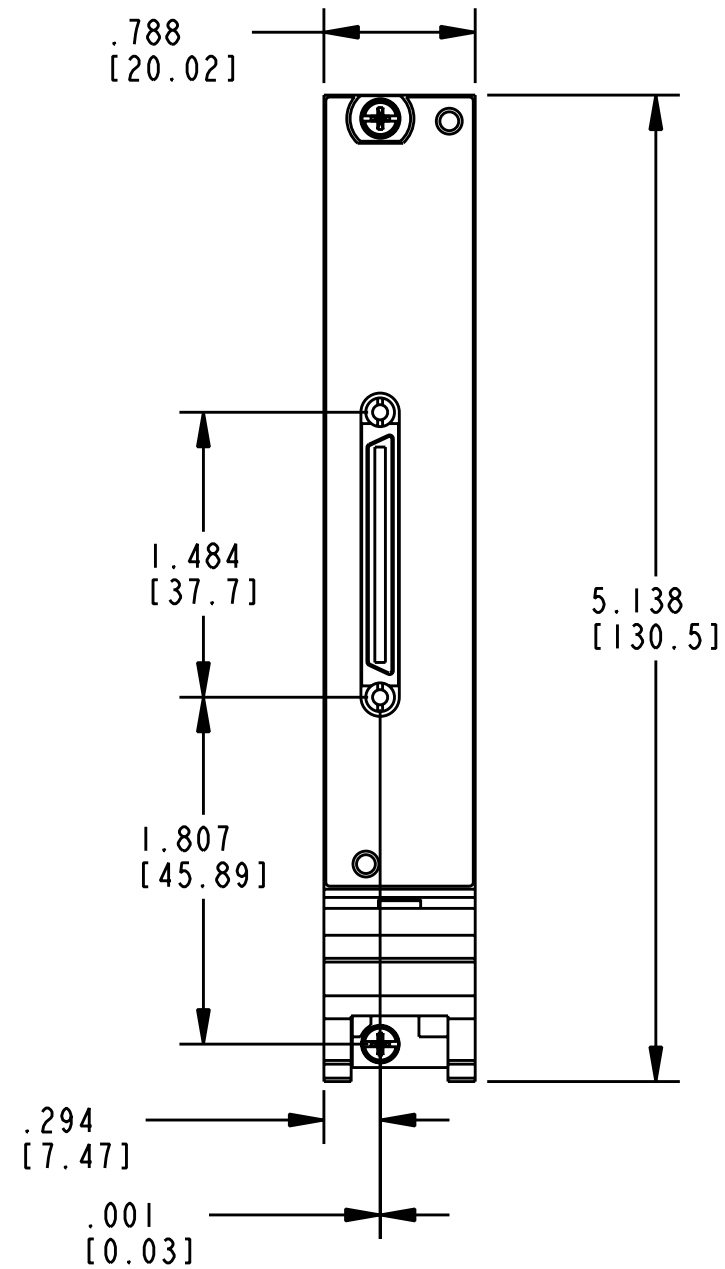

CUSTOMER DRAWING

UNLESS OTHERWISE SPECIFIED DIMENSIONS ARE IN INCHES AND (MILLIMETERS).		NATIONAL INSTRUMENTS® AUSTIN, TEXAS	
DO NOT SCALE DRAWING		TITLE	
THIRD ANGLE PROJECTION		PXI MODULE 68 POS VHDCI, 1X	
SIZE	CODE IDENT NO.	MM/DD/YYYY	
B	7U296	09-12-2007	
SCALE: 1/1		SHEET | OF |