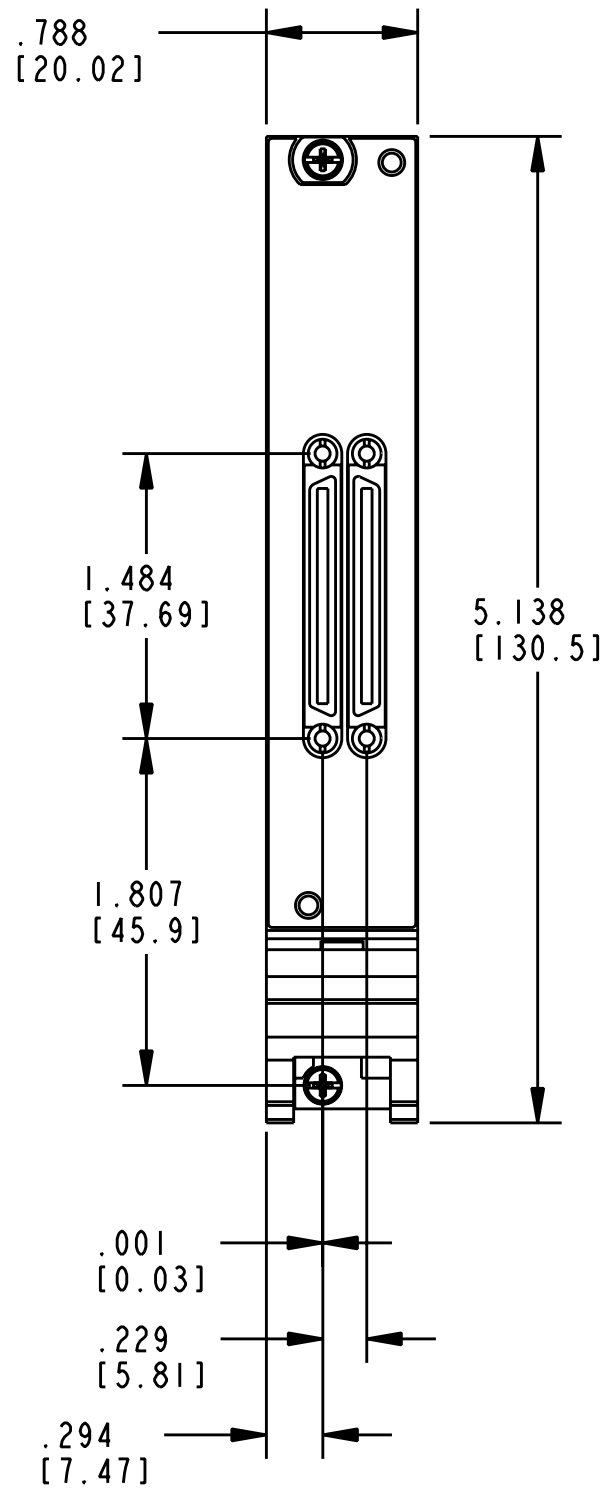

CUSTOMER DRAWING

UNLESS OTHERWISE SPECIFIED DIMENSIONS ARE IN INCHES AND (MILLIMETERS).		NATIONAL INSTRUMENTS® AUSTIN, TEXAS	
DO NOT SCALE DRAWING		TITLE	
THIRD ANGLE PROJECTION		PXI MODULE 68 POS VHDCI, 2X	
SIZE	CODE IDENT NO.	MM/DD/YYYY	
B	7U296	05/08/2008	
SCALE: 1/1		SHEET | OF |