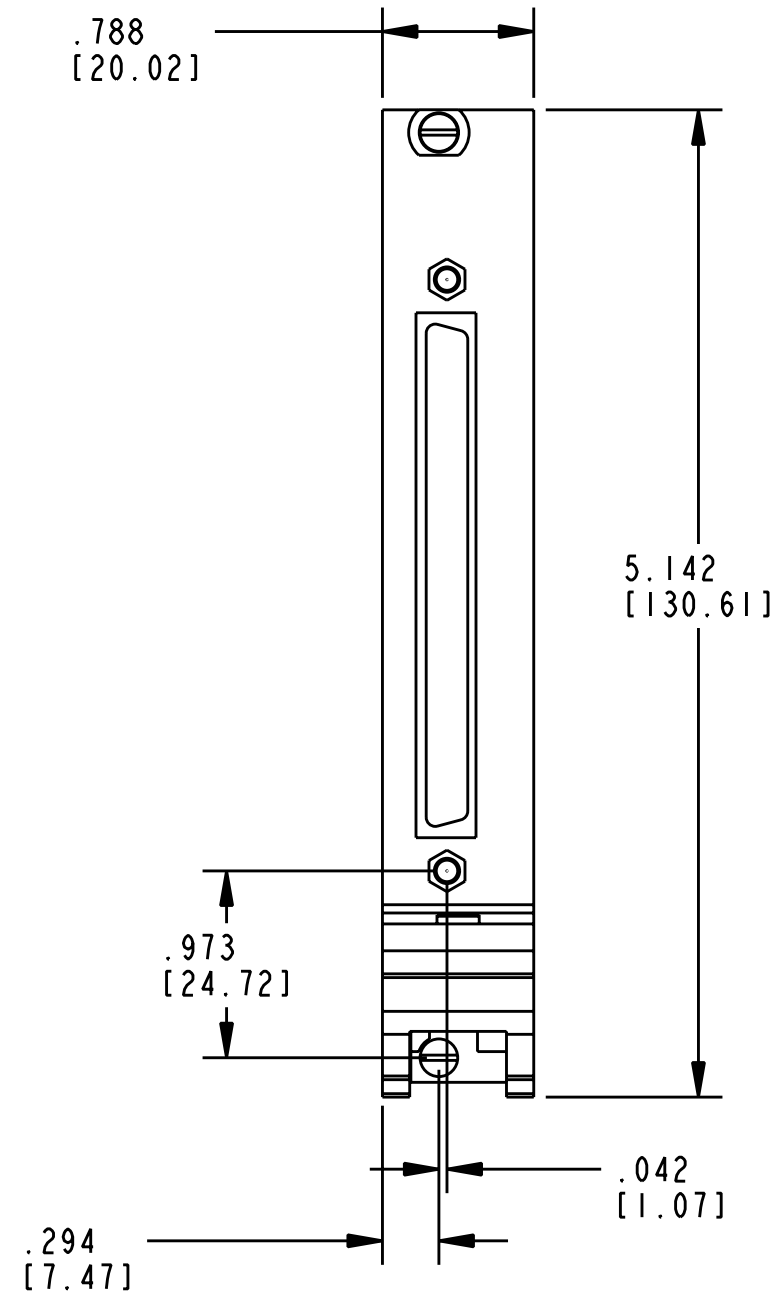

CUSTOMER DRAWING

UNLESS OTHERWISE SPECIFIED DIMENSIONS ARE IN INCHES AND (MILLIMETERS).		NATIONAL INSTRUMENTS® AUSTIN, TEXAS	
DO NOT SCALE DRAWING		TITLE	
THIRD ANGLE PROJECTION		PXI MODULE 100 POS SCSI	
SIZE	CODE IDENT NO.	MM/DD/YYYY	
B	7U296	10-10-2007	
SCALE: 1/1		SHEET | OF |