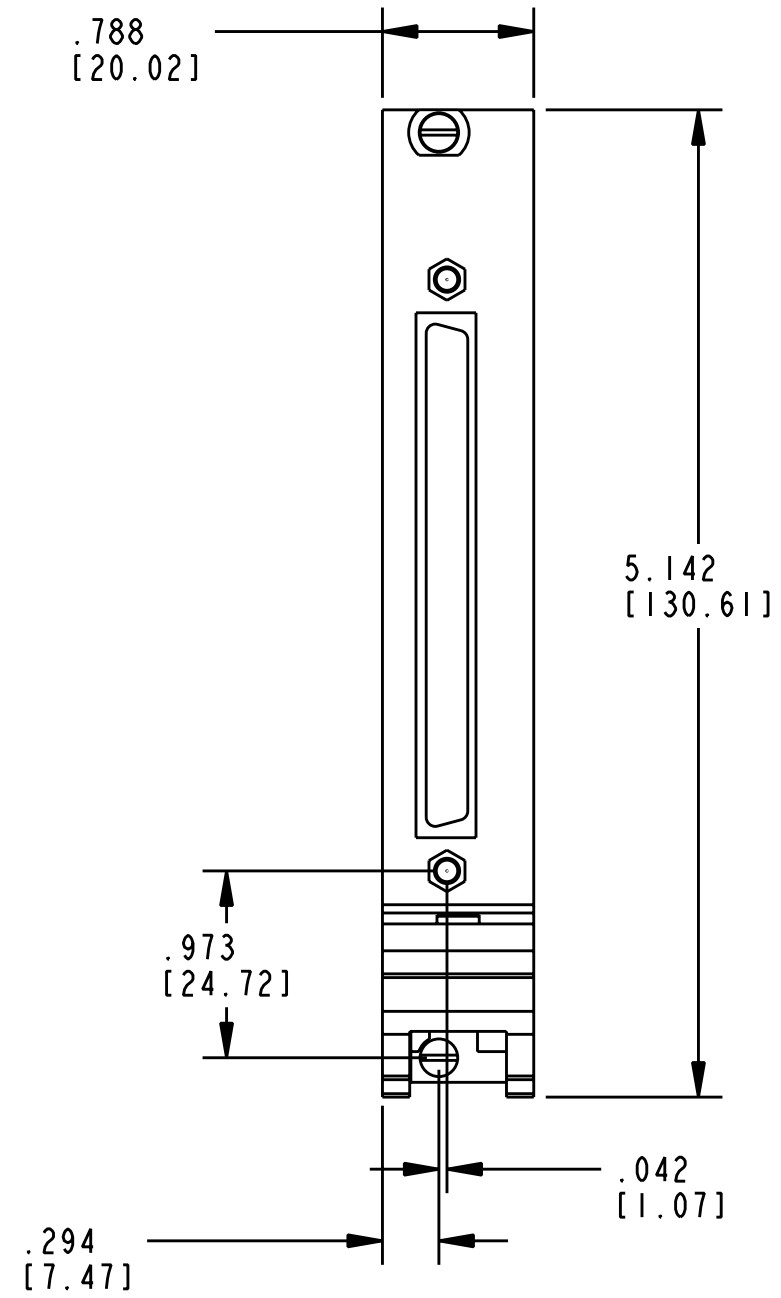

CUSTOMER DRAWING

UNLESS OTHERWISE SPECIFIED DIMENSIONS ARE IN INCHES AND (MILLIMETERS).		NATIONAL INSTRUMENTS® AUSTIN, TEXAS	
DO NOT SCALE DRAWING		TITLE	
THIRD ANGLE PROJECTION		PXI MODULE 100 POS SCSI	
SIZE	CODE IDENT NO.	MM/DD/YYYY	
B	7U296	10-10-2007	
SCALE: 1/1		SHEET | OF |