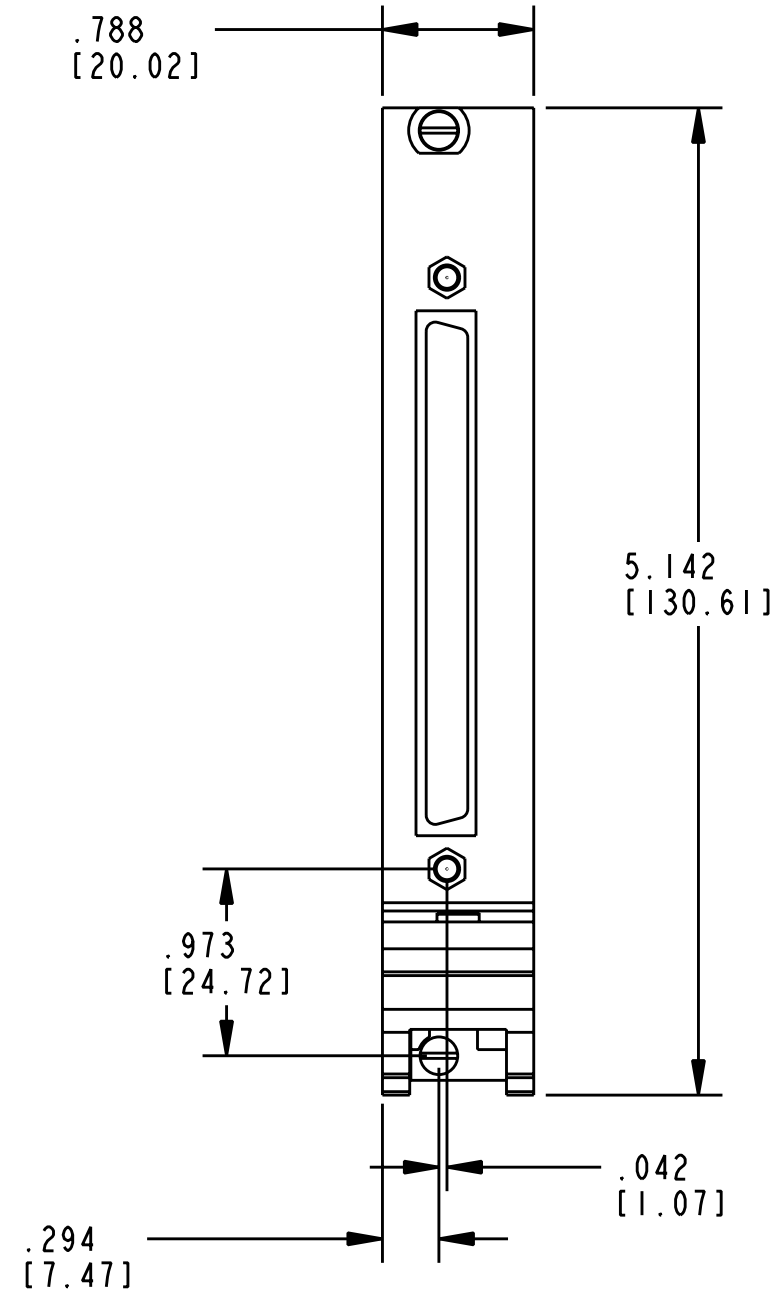

CUSTOMER DRAWING

UNLESS OTHERWISE SPECIFIED DIMENSIONS ARE IN INCHES AND (MILLIMETERS).		NATIONAL INSTRUMENTS® AUSTIN, TEXAS	
DO NOT SCALE DRAWING		TITLE	
THIRD ANGLE PROJECTION		PXI MODULE 100 POS SCSI	
SIZE	CODE IDENT NO.	MM/DD/YYYY	
B	7U296	10-10-2007	
SCALE: 1/1		SHEET | OF |