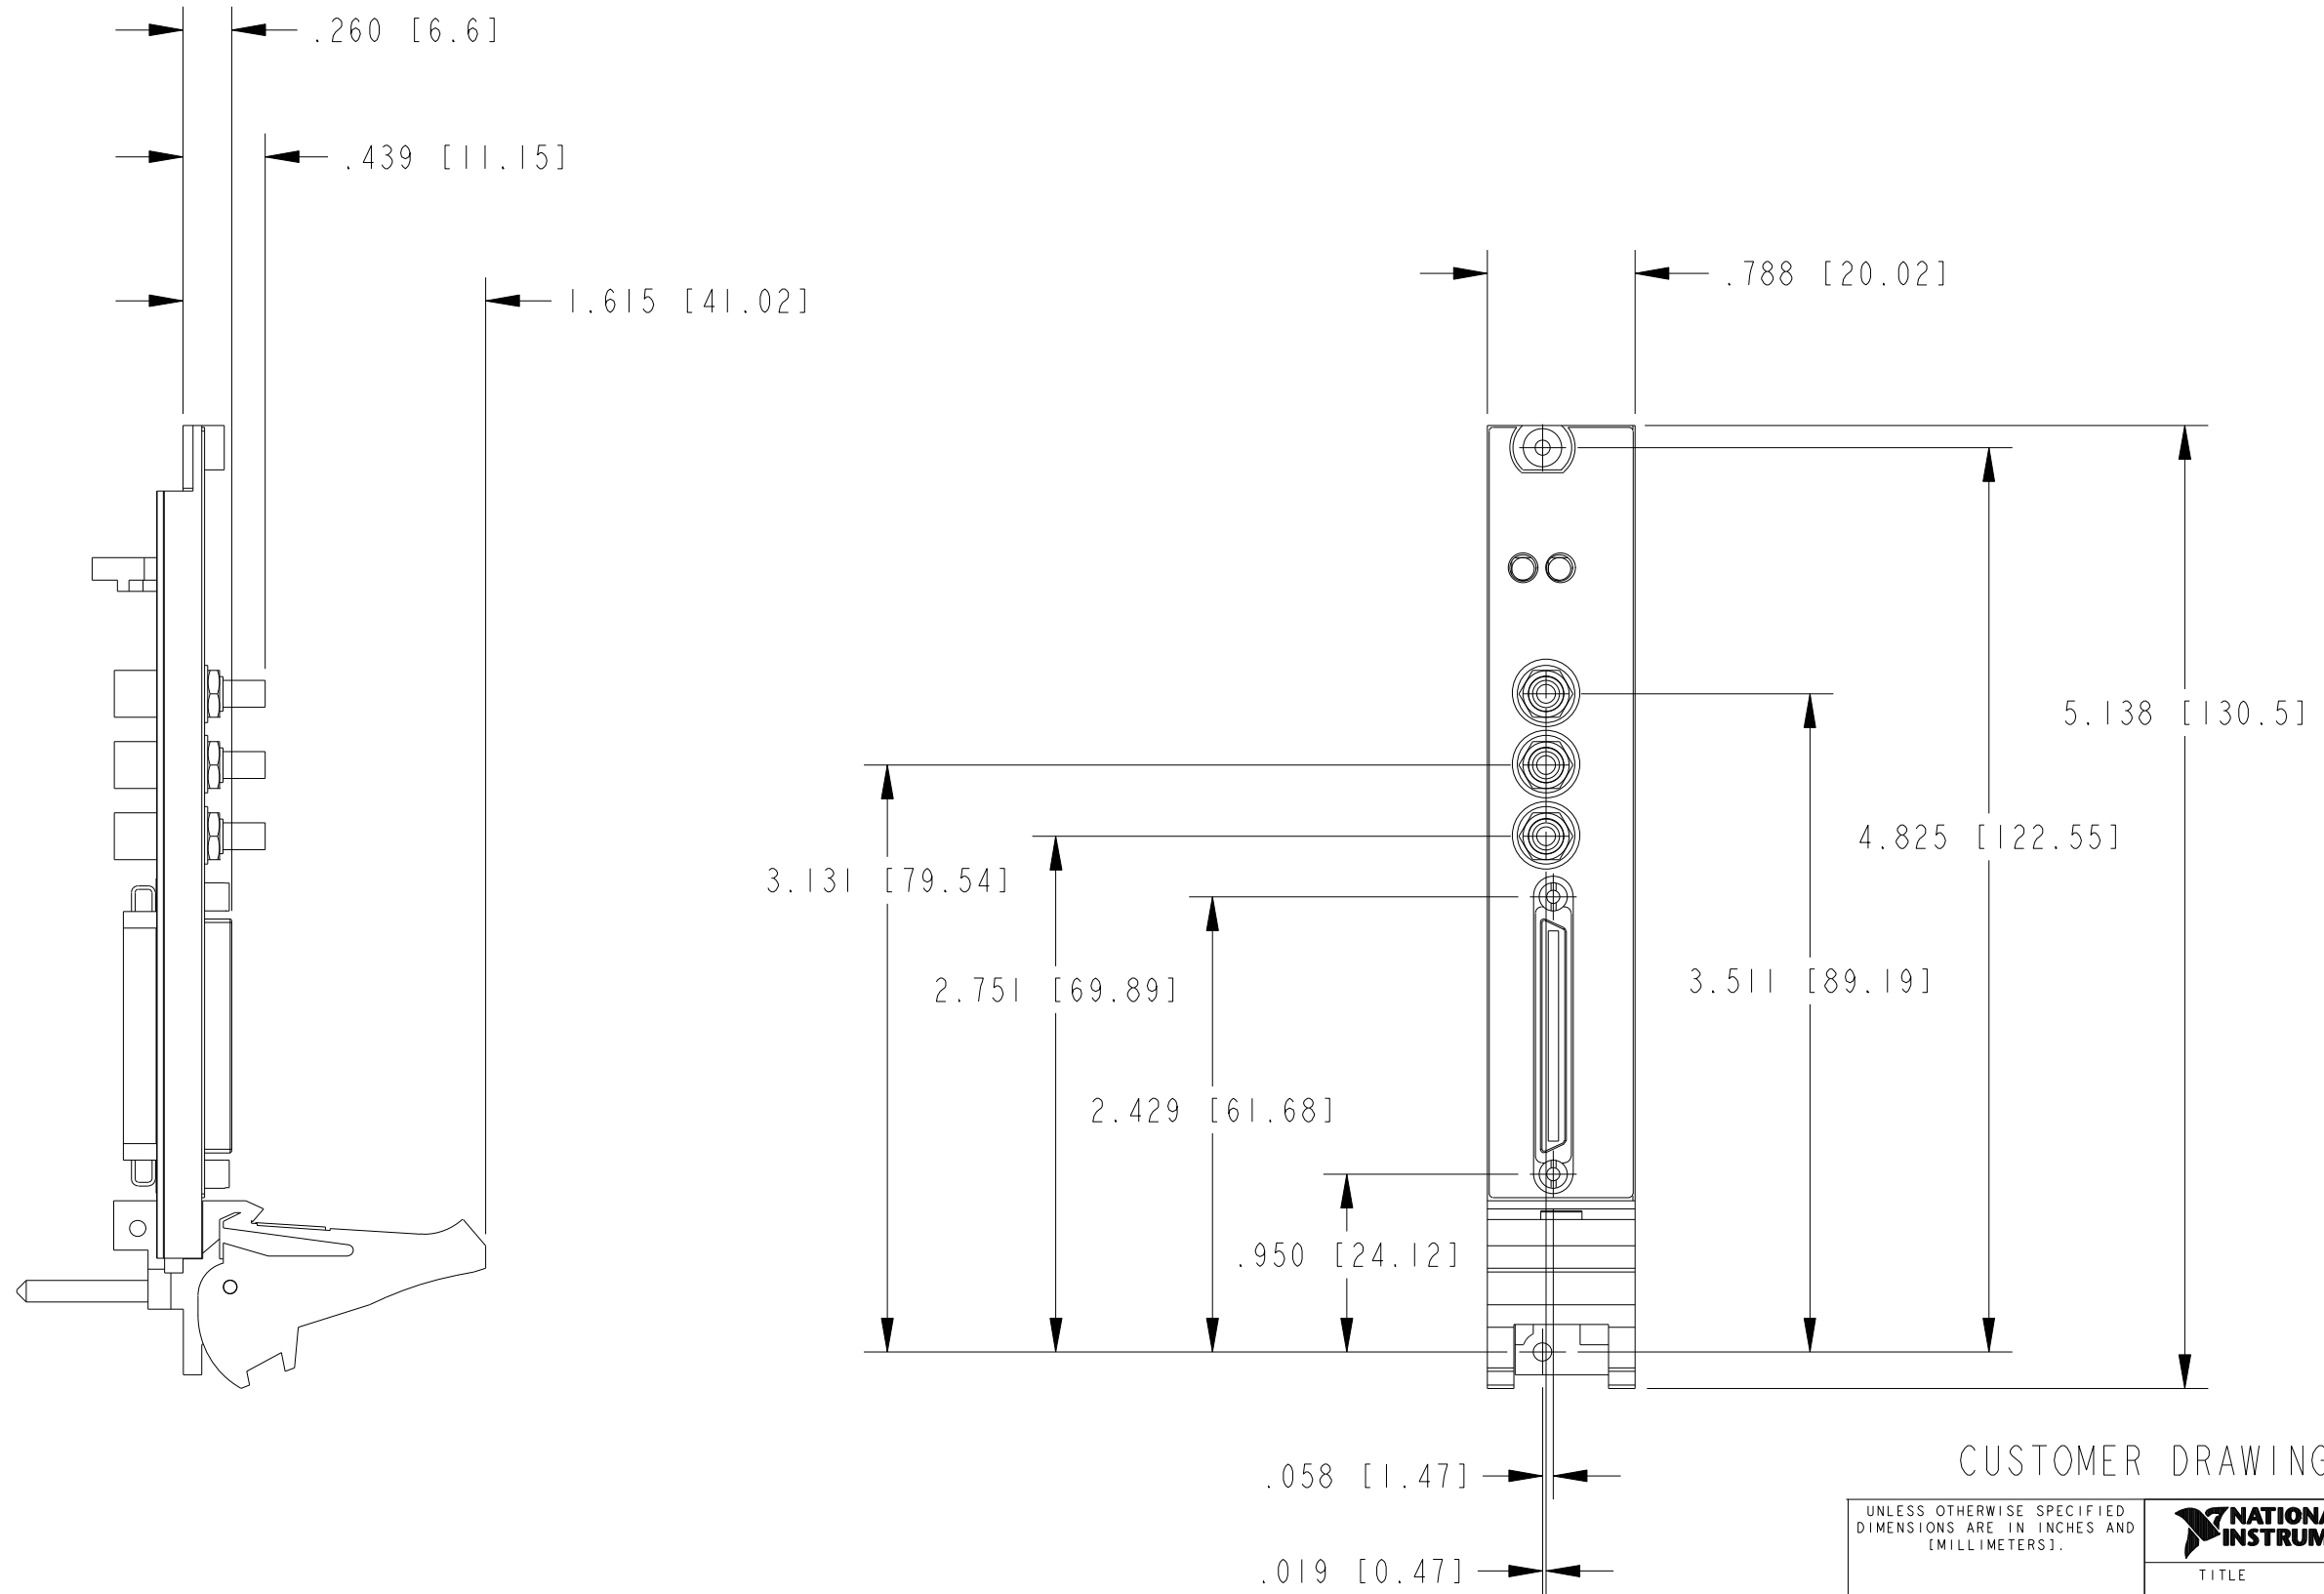

CUSTOMER DRAWING

UNLESS OTHERWISE SPECIFIED
DIMENSIONS ARE IN INCHES AND
[MILLIMETERS].

AUSTIN, TEXAS

DO NOT SCALE DRAWING

THIRD ANGLE PROJECTION

TITLE

PXI-6542

SIZE	CODE IDENT NO.	MM/DD/YYYY

B	7U296	08/06/07

SCALE: 1/1	SHEET 1 OF 1