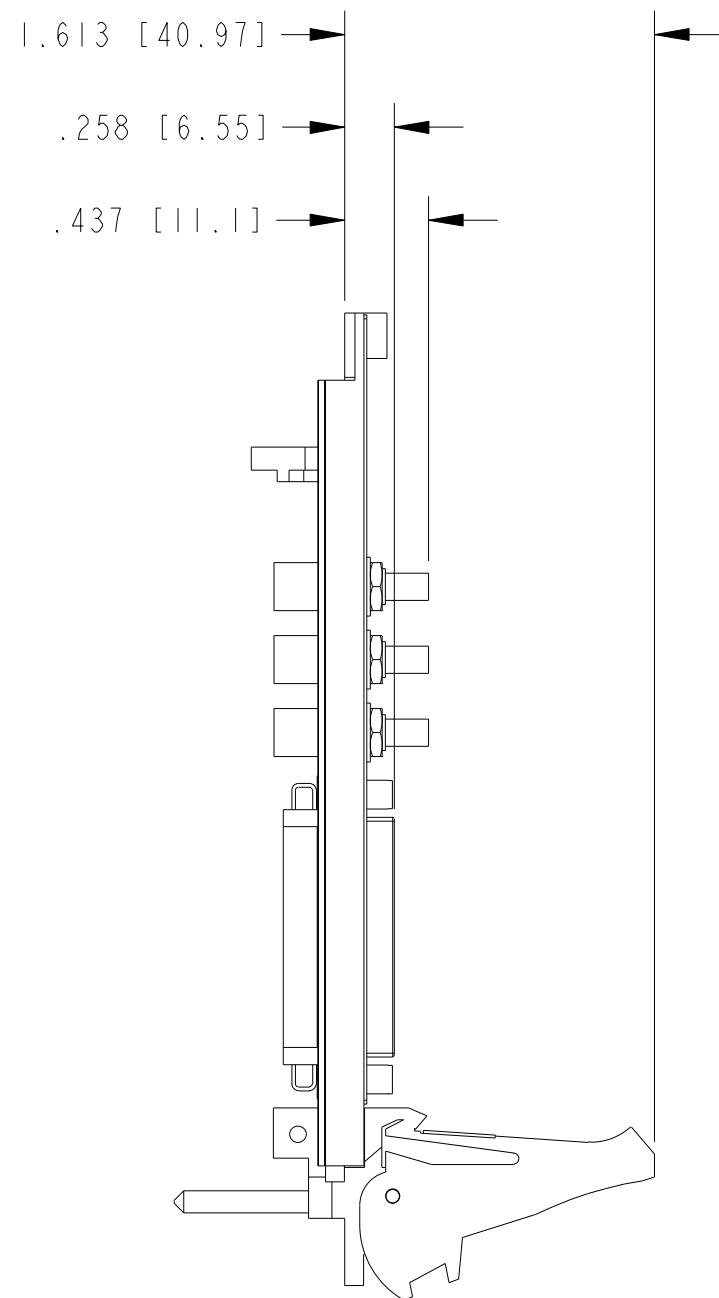

CUSTOMER DRAWING

UNLESS OTHERWISE SPECIFIED
DIMENSIONS ARE IN INCHES AND
[MILLIMETERS].

AUSTIN, TEXAS

DO NOT SCALE DRAWING
THIRD ANGLE PROJECTION

TITLE

PXI-6551

SIZE CODE IDENT NO. MM/DD/YYYY

B 7U296

08/06/07

SCALE: 1/1

SHEET | OF |