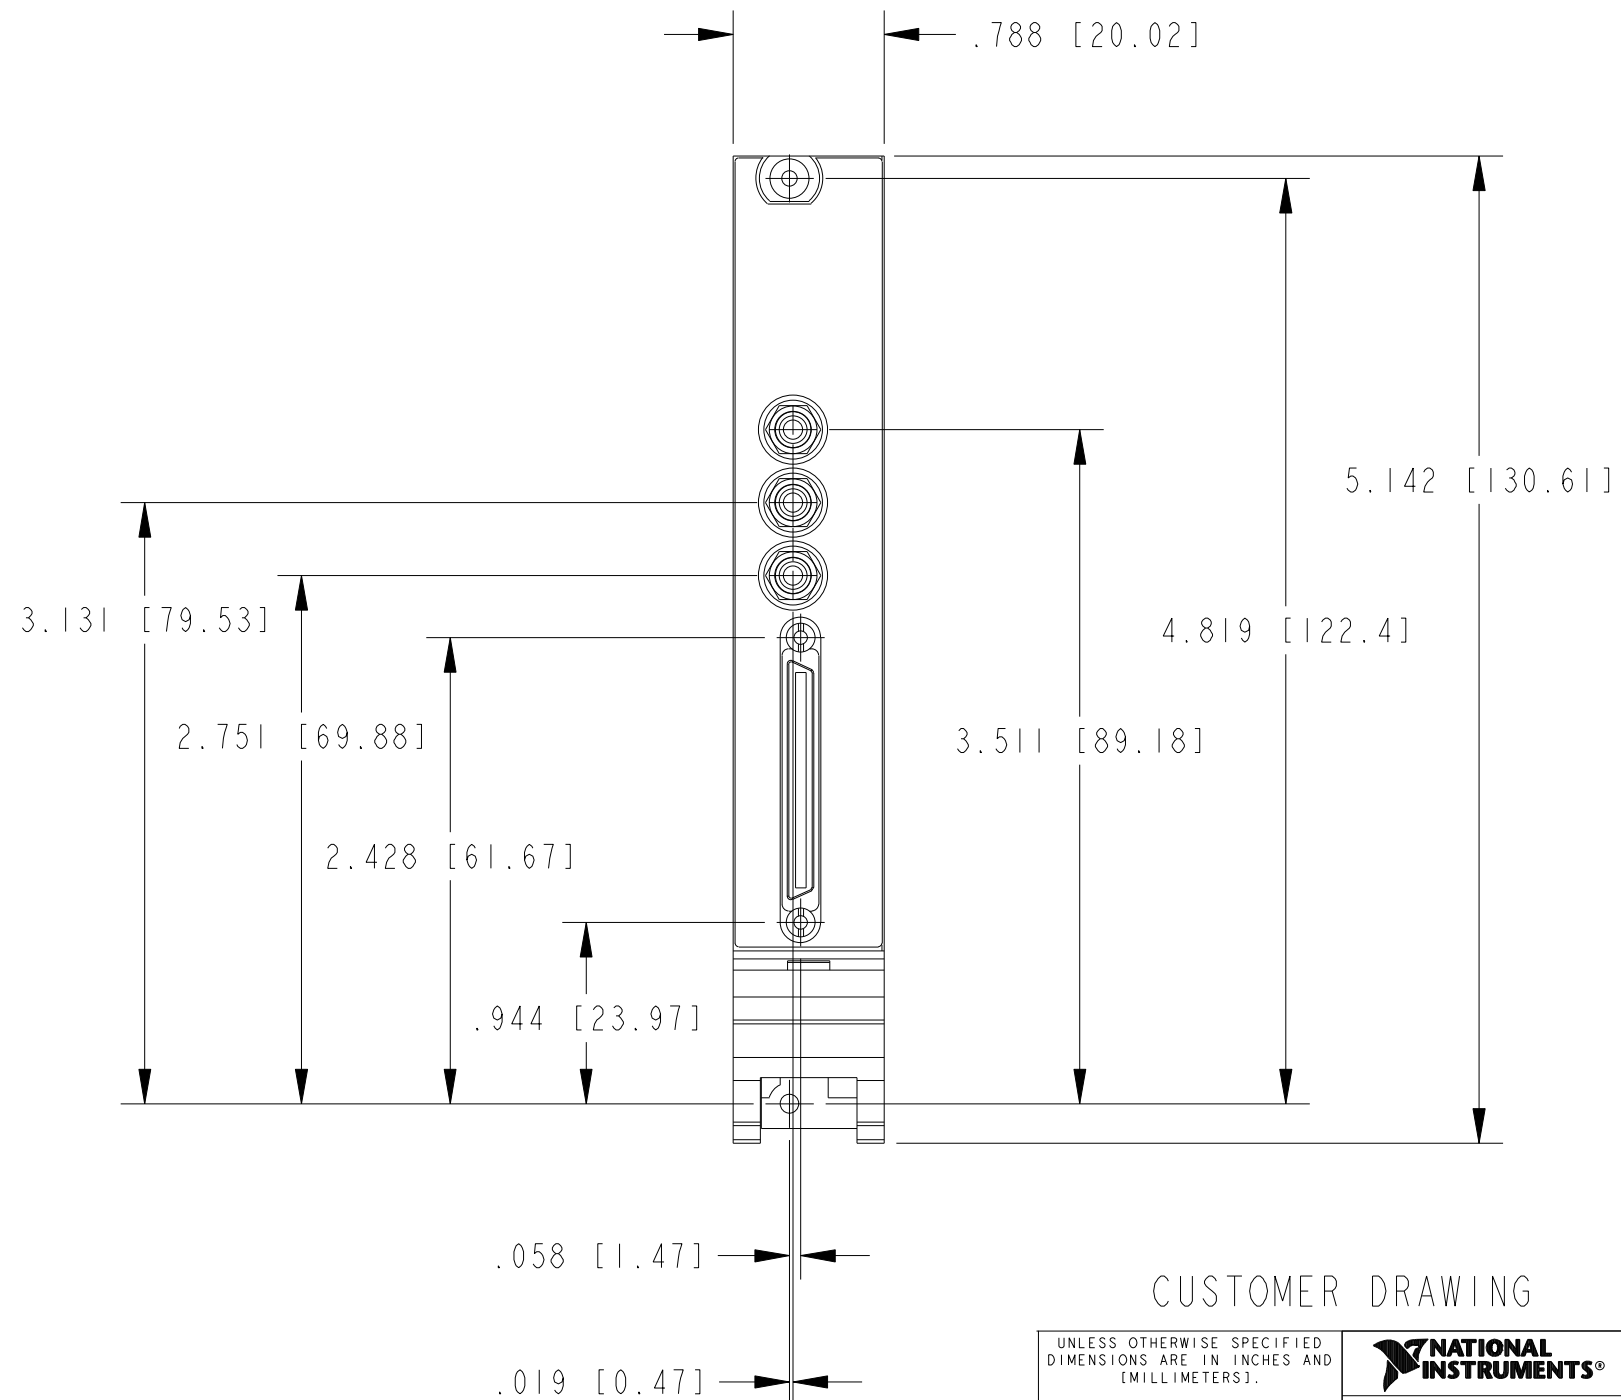

CUSTOMER DRAWING

UNLESS OTHERWISE SPECIFIED
DIMENSIONS ARE IN INCHES AND
[MILLIMETERS].

AUSTIN, TEXAS

DO NOT SCALE DRAWING
THIRD ANGLE PROJECTION

TITLE

PXI-6551

SIZE CODE IDENT NO. MM/DD/YYYY

B 7U296

08/06/07

SCALE: 1/1

SHEET | OF |