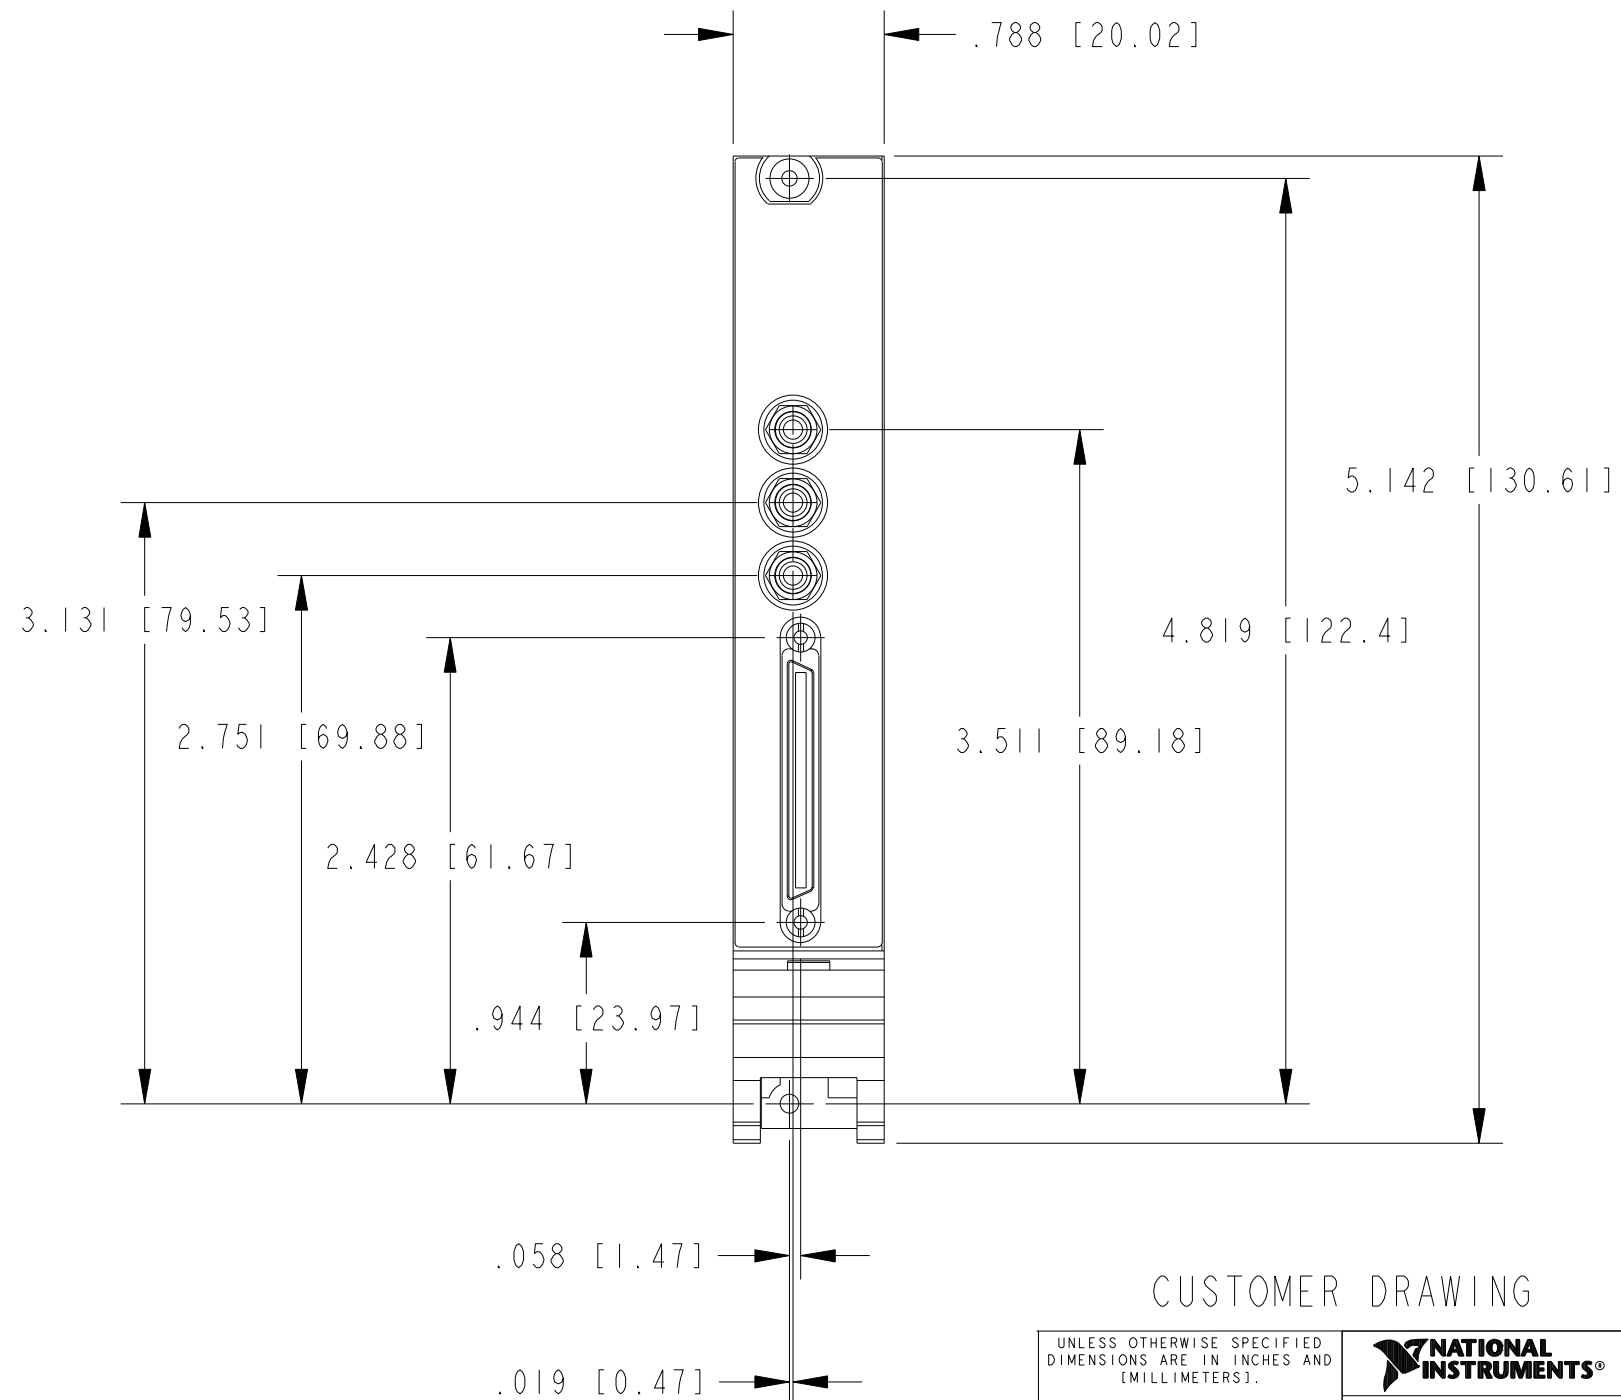

CUSTOMER DRAWING

UNLESS OTHERWISE SPECIFIED
DIMENSIONS ARE IN INCHES AND
[MILLIMETERS].

AUSTIN, TEXAS

DO NOT SCALE DRAWING
THIRD ANGLE PROJECTION

TITLE

PXI-6552

SIZE CODE IDENT NO. MM/DD/YYYY

B 7U296

08/06/07

SCALE: 1/1

SHEET | OF |