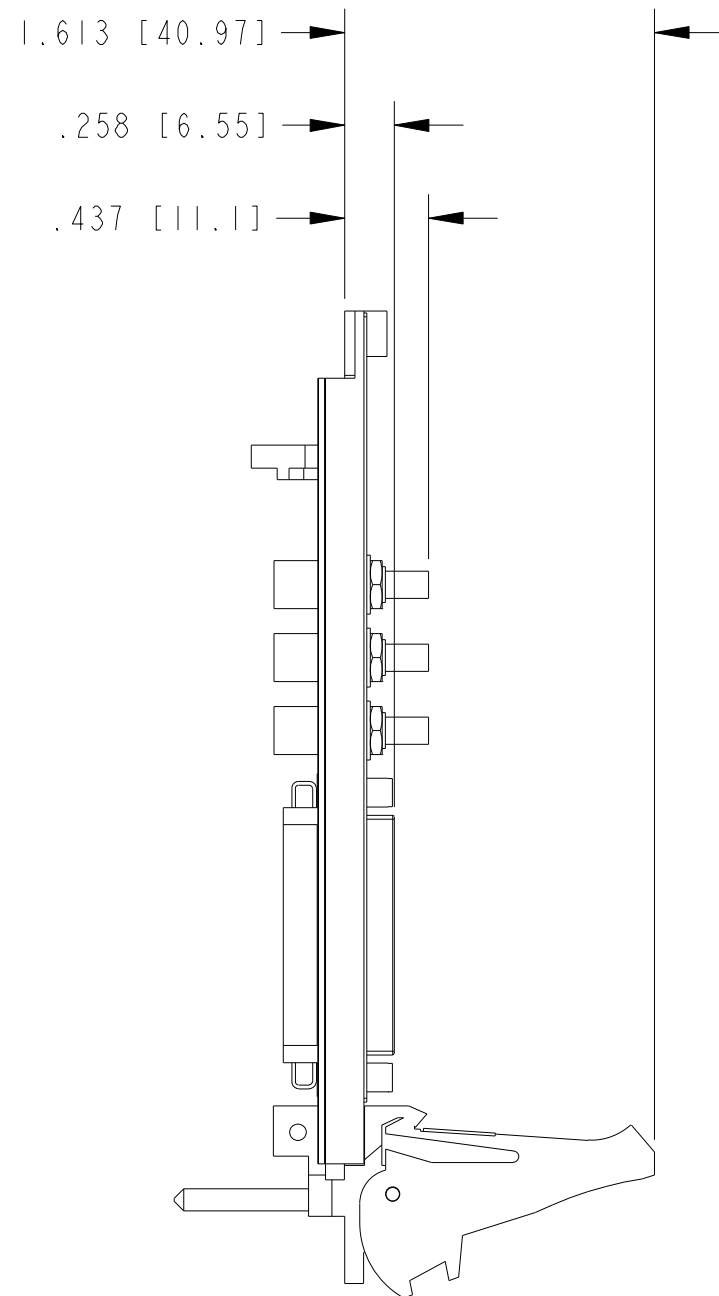

CUSTOMER DRAWING

UNLESS OTHERWISE SPECIFIED
DIMENSIONS ARE IN INCHES AND
[MILLIMETERS].

AUSTIN, TEXAS

DO NOT SCALE DRAWING
THIRD ANGLE PROJECTION

TITLE

PXI-6552

SIZE CODE IDENT NO. MM/DD/YYYY

B 7U296

08/06/07

SCALE: 1/1

SHEET | OF |