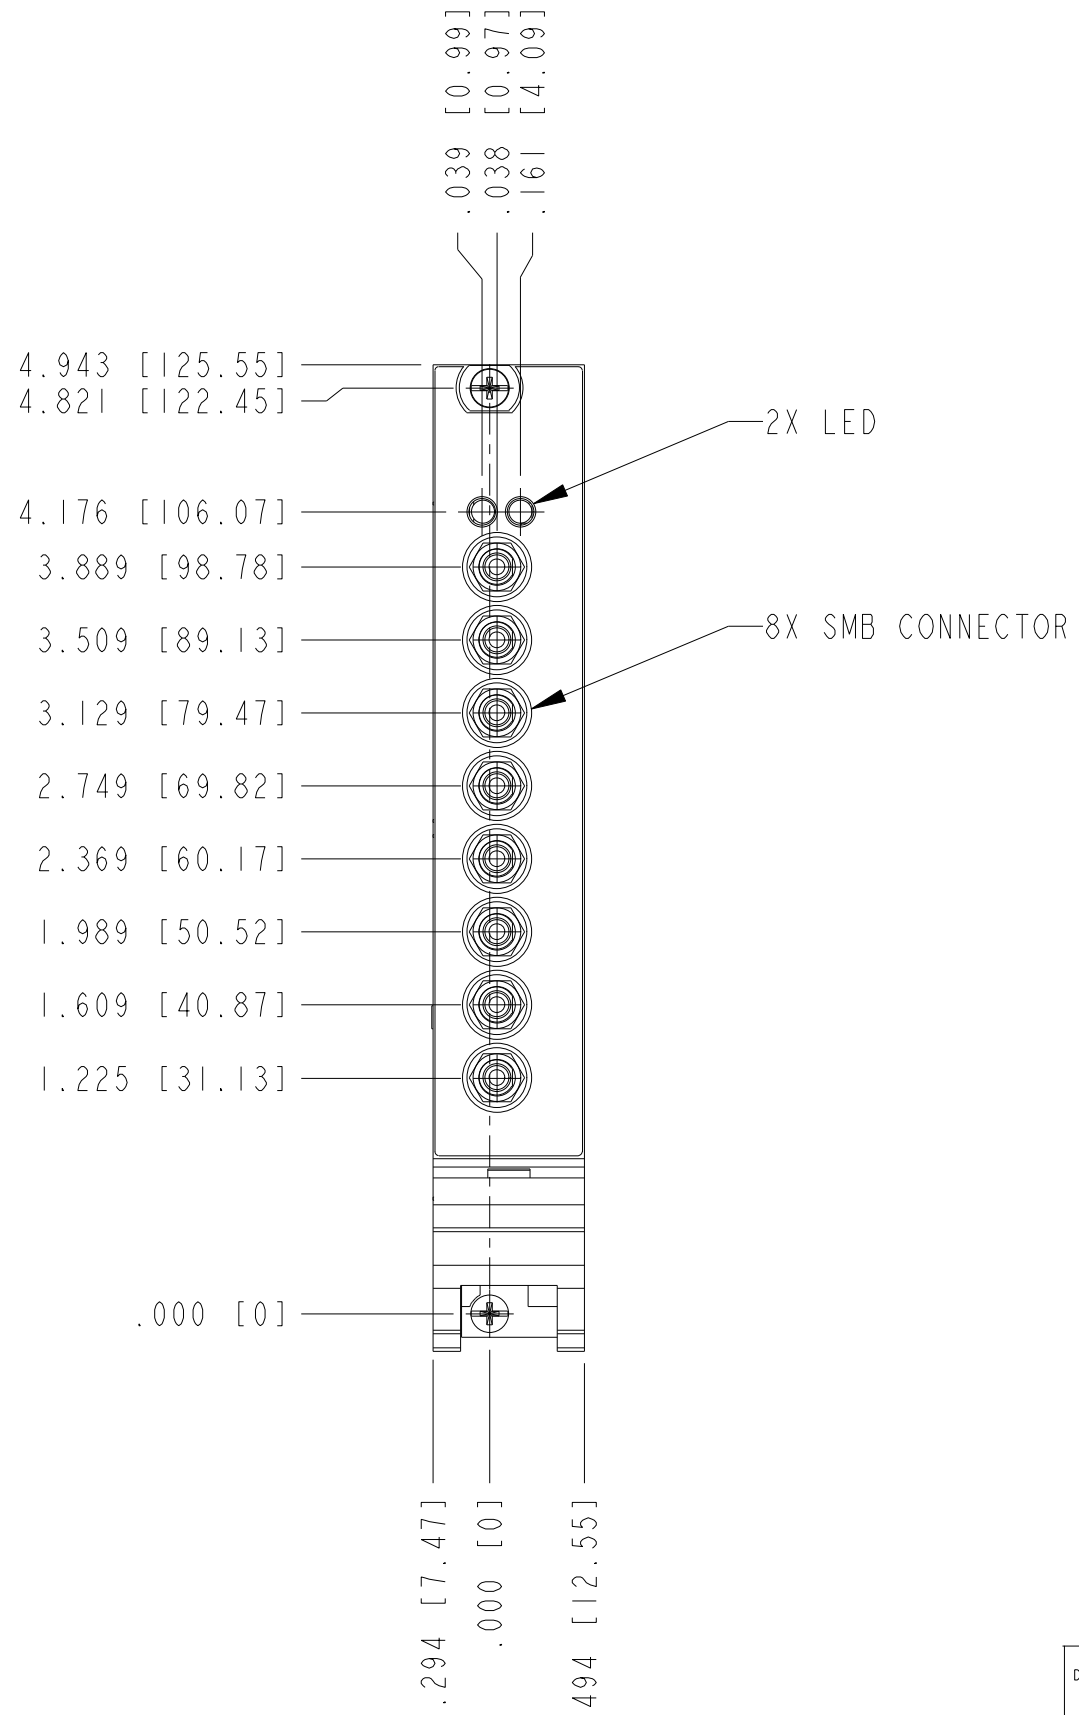

1. REFER TO PRODUCT MANUAL ON NI.COM FOR MORE DETAILS.
NOTES: UNLESS OTHERWISE SPECIFIED.

CUSTOMER DRAWING

UNLESS OTHERWISE SPECIFIED DIMENSIONS ARE IN INCHES AND [MILLIMETERS].		NATIONAL INSTRUMENTS® AUSTIN, TEXAS	
DO NOT SCALE DRAWING		TITLE	
THIRD ANGLE PROJECTION		CUSTOMER DRAWING, PXI-6652	
SIZE	CODE IDENT NO.	MM/DD/YYYY	
B	7U296	06/11/09	
SCALE: 1/1		SHEET | OF |