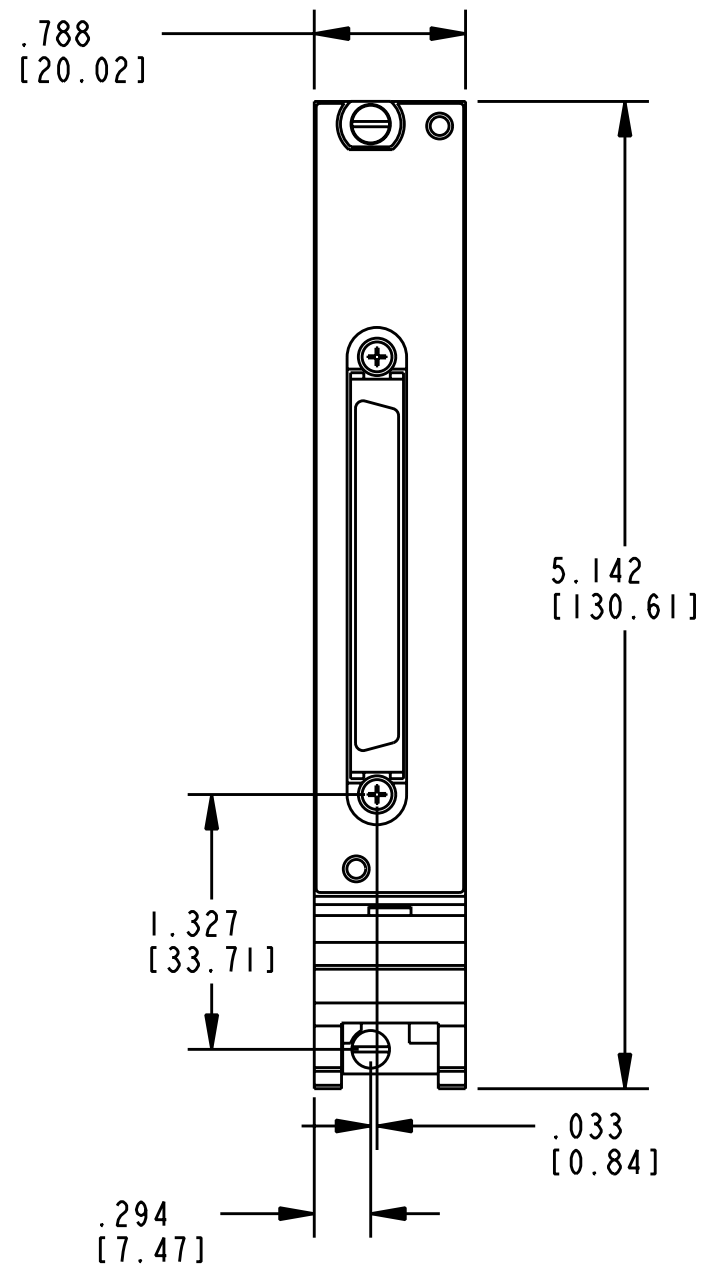

CUSTOMER DRAWING

UNLESS OTHERWISE SPECIFIED
DIMENSIONS ARE IN INCHES AND
(MILLIMETERS).

AUSTIN, TEXAS

DO NOT SCALE DRAWING

THIRD ANGLE PROJECTION

TITLE

PXI MODULE
68 POS SCSI, INVERTED

SIZE CODE IDENT NO. MM/DD/YYYY

B 7U296 09-12-2007

SCALE: 1/1 SHEET OF