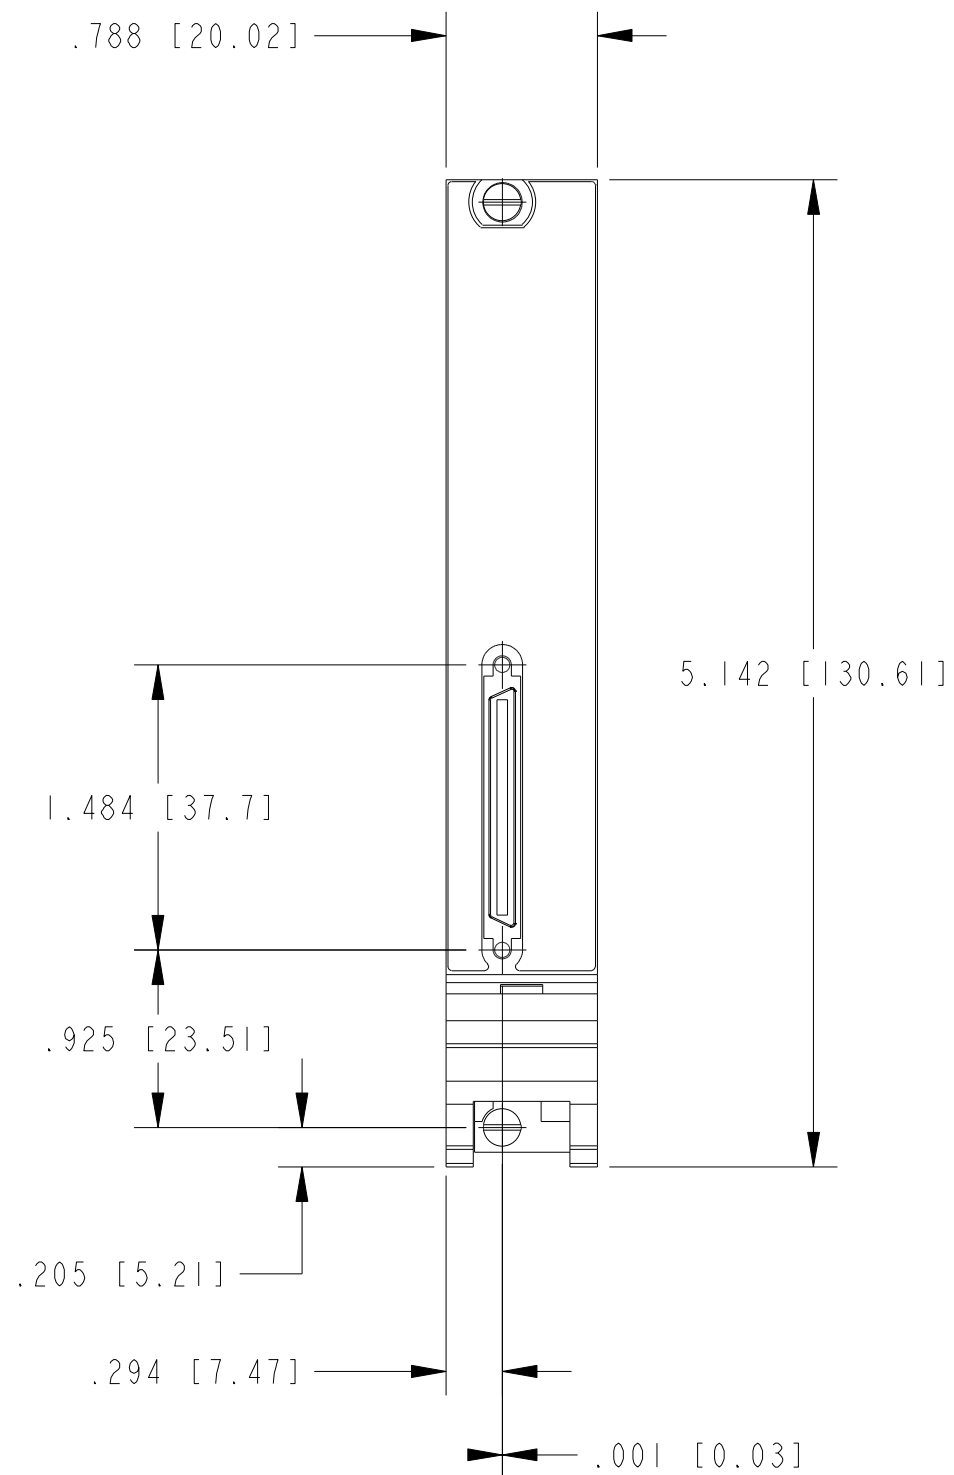

CUSTOMER DRAWING

UNLESS OTHERWISE SPECIFIED DIMENSIONS ARE IN INCHES AND [MILLIMETERS].		NATIONAL INSTRUMENTS® AUSTIN, TEXAS	
DO NOT SCALE DRAWING		TITLE	
THIRD ANGLE PROJECTION		PXI MODULE NI PXI-6722	
SIZE	CODE IDENT NO.	MM/DD/YYYY	
B	7U296	05/24/11	
SCALE: 1/1		SHEET | OF |