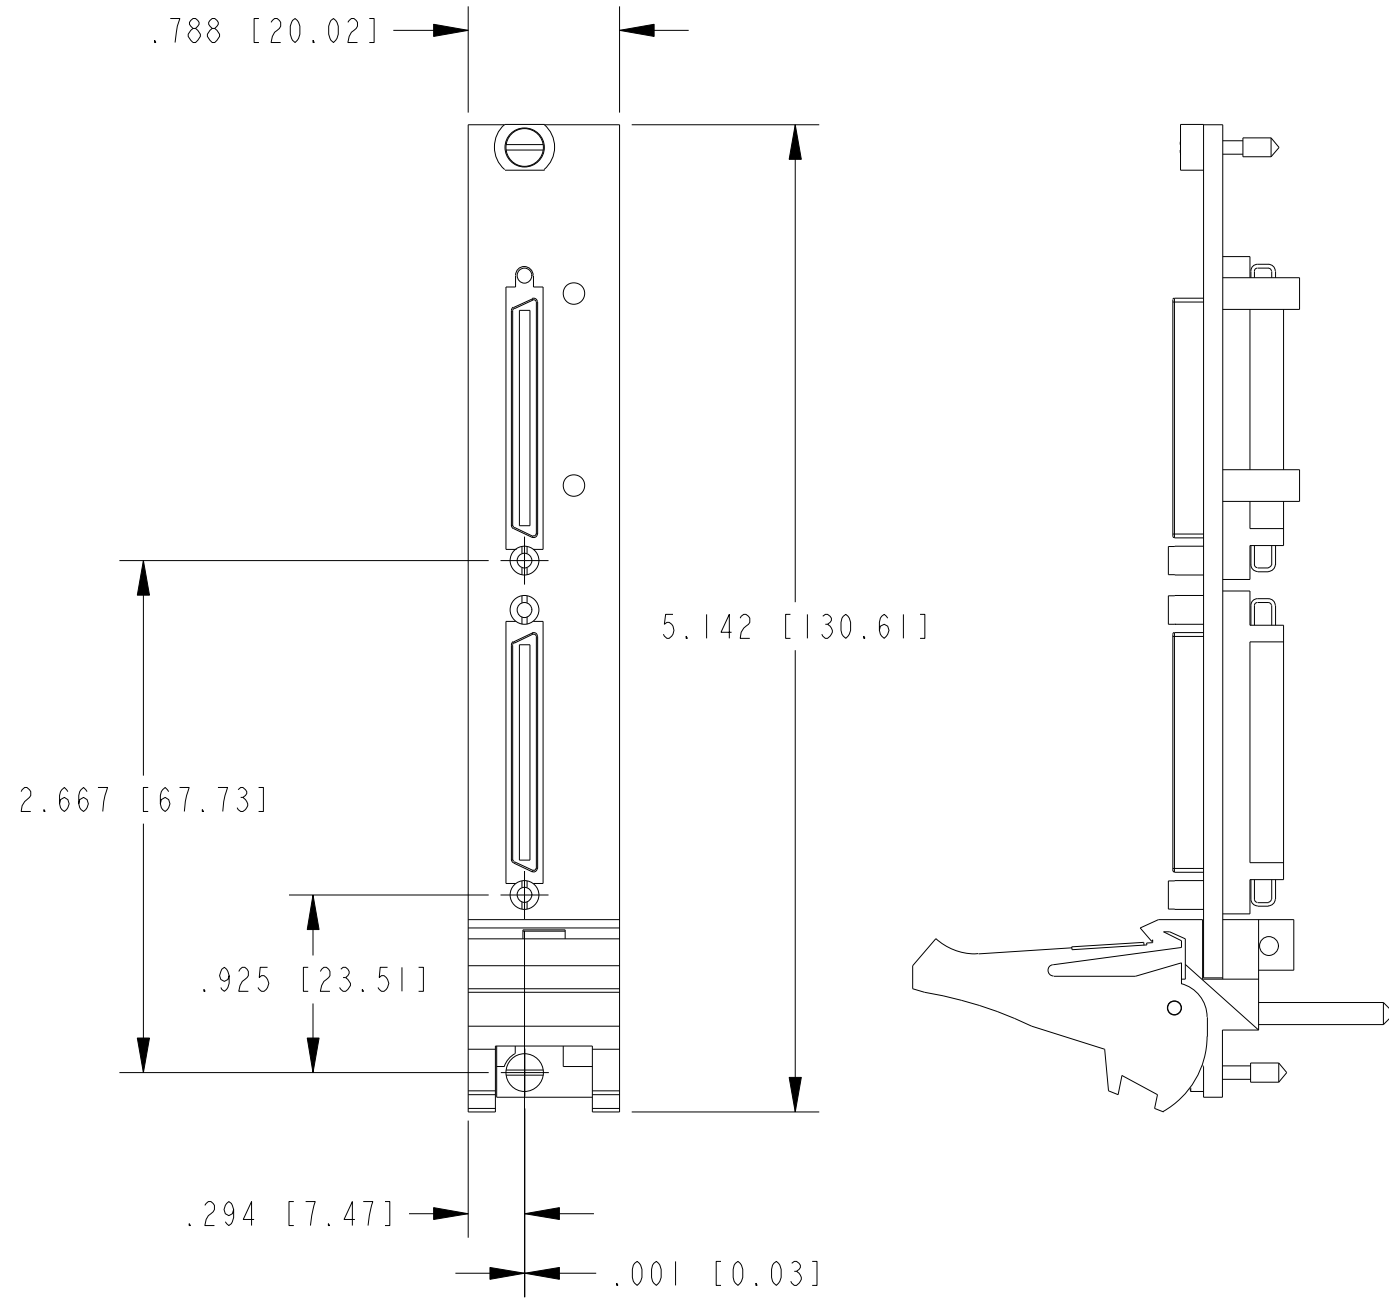

 **CLICK HERE**

**PXI-6723**

NOTES: UNLESS OTHERWISE SPECIFIED.

CUSTOMER DRAWING

UNLESS OTHERWISE SPECIFIED DIMENSIONS ARE IN INCHES AND [MILLIMETERS].		 NATIONAL INSTRUMENTS® AUSTIN, TEXAS	
DO NOT SCALE DRAWING		TITLE	
THIRD ANGLE PROJECTION		PXI MODULE 68 POS VHDC I	
SIZE	CODE IDENT NO.	MM/DD/YYYY	
B	7U296	9/23/09	
SCALE: 1/1		SHEET   OF	