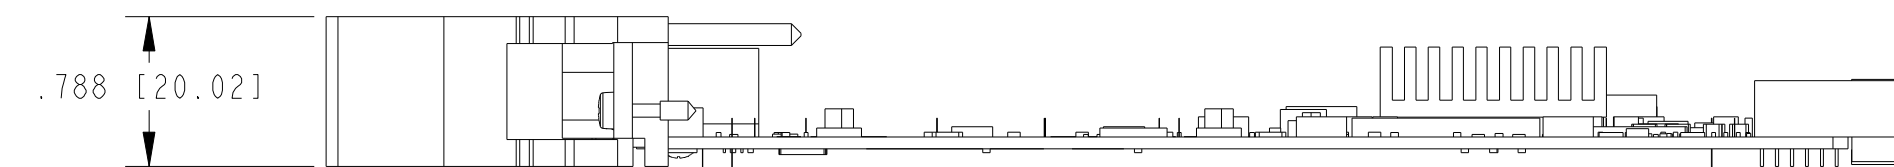

CUSTOMER DRAWING

UNLESS OTHERWISE SPECIFIED,
DIMENSIONS ARE IN INCHES AND
[MILLIMETERS].

DO NOT SCALE DRAWING
THIRD ANGLE PROJECTION

AUSTIN, TEXAS

TITLE

NI PXI-781XR
MODULE

SIZE CODE IDENT NO MM/DD/YYYY
D 7U296 10/30/07

SCALE: 1/1

SHEET 1 OF 1

CU.PXI-781XR