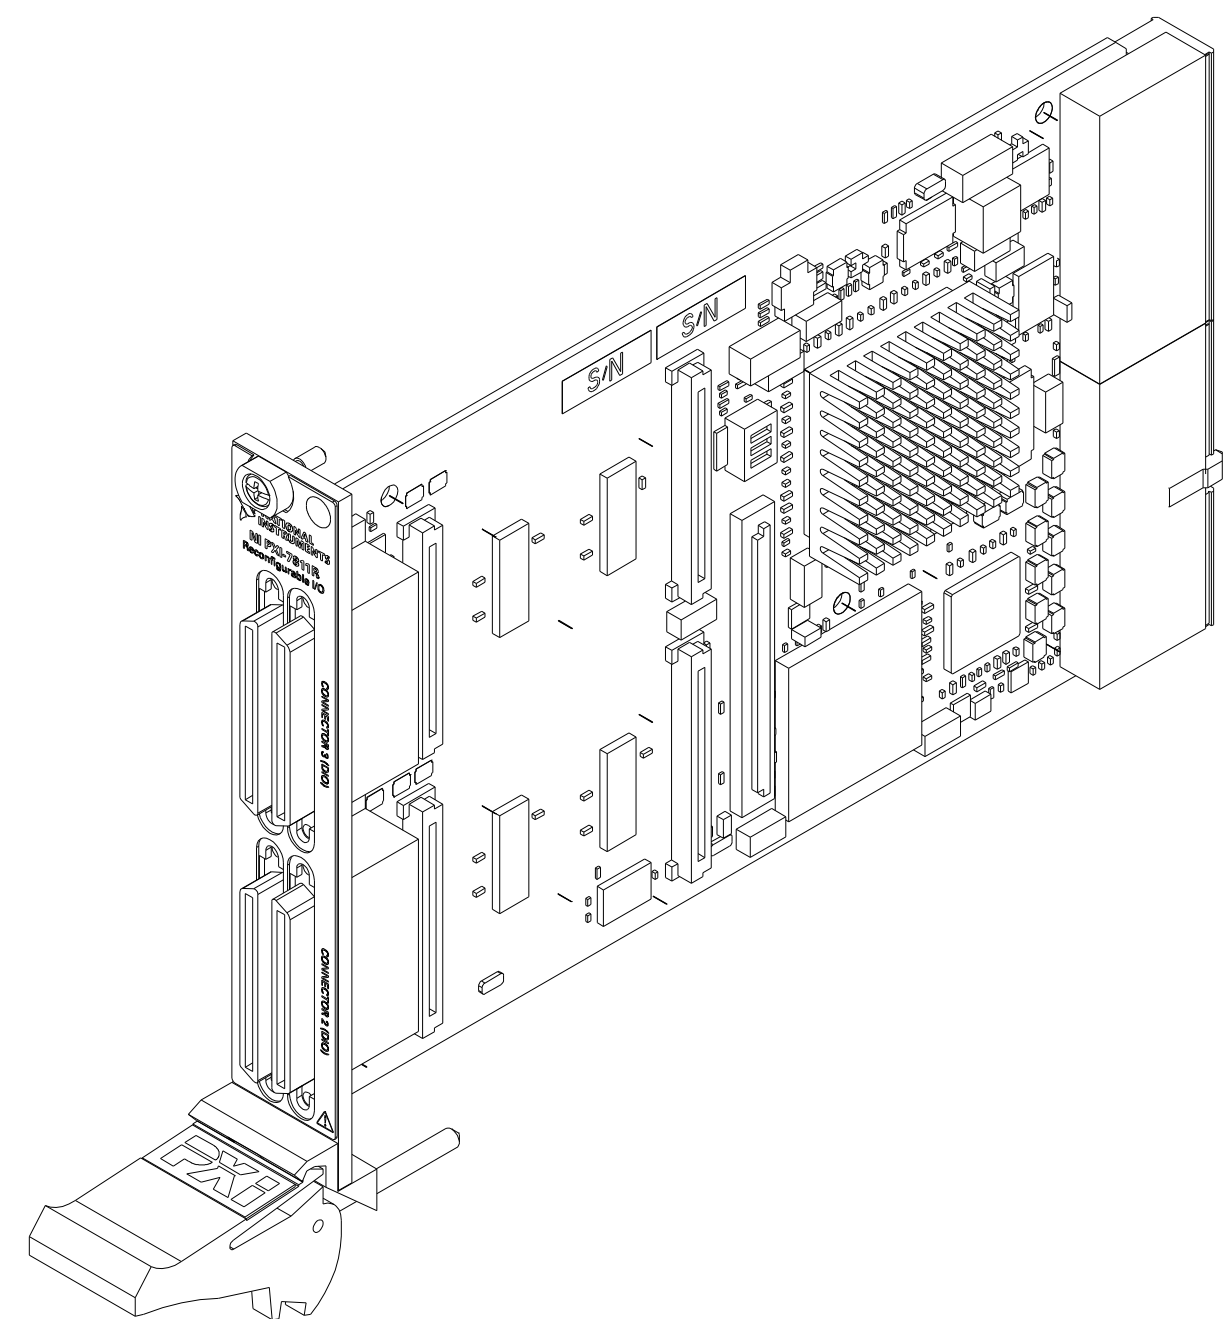

CUSTOMER DRAWING

UNLESS OTHERWISE SPECIFIED,
DIMENSIONS ARE IN INCHES AND
[MILLIMETERS].

DO NOT SCALE DRAWING
THIRD ANGLE PROJECTION

AUSTIN, TEXAS

TITLE

NI PXI-781XR
MODULE

SIZE CODE IDENT NO MM/DD/YYYY
D 7U296 10/30/07

SCALE: 1/1

SHEET 1 OF 1

CU.PXI-781XR