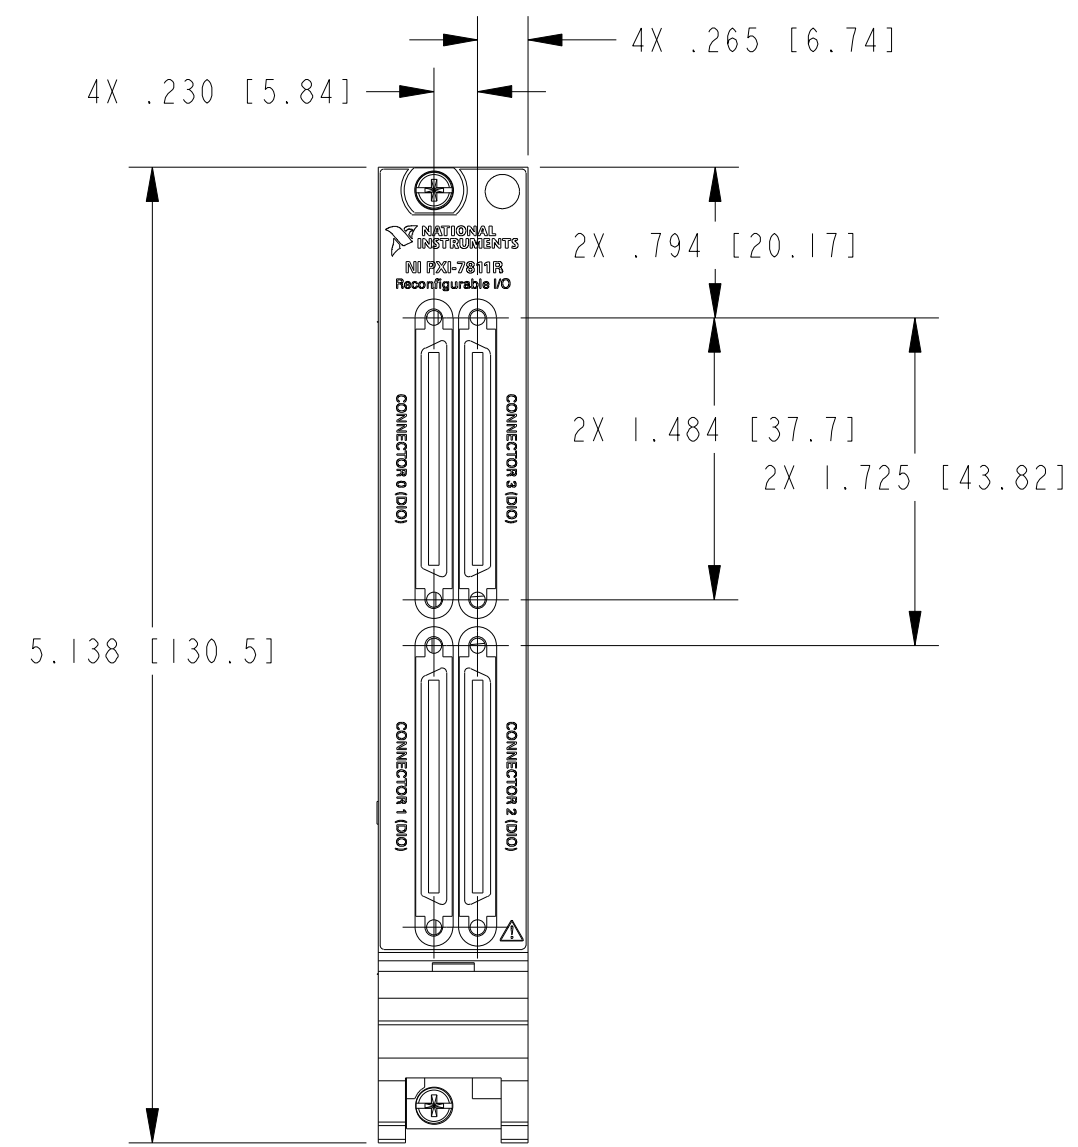

CUSTOMER DRAWING

UNLESS OTHERWISE SPECIFIED,
DIMENSIONS ARE IN INCHES AND
[MILLIMETERS].

DO NOT SCALE DRAWING
THIRD ANGLE PROJECTION

AUSTIN, TEXAS

TITLE

NI PXI-781XR
MODULE

SIZE CODE IDENT NO MM/DD/YYYY
D 7U296 10/30/07

SCALE: 1/1

SHEET 1 OF 1

CU.PXI-781XR