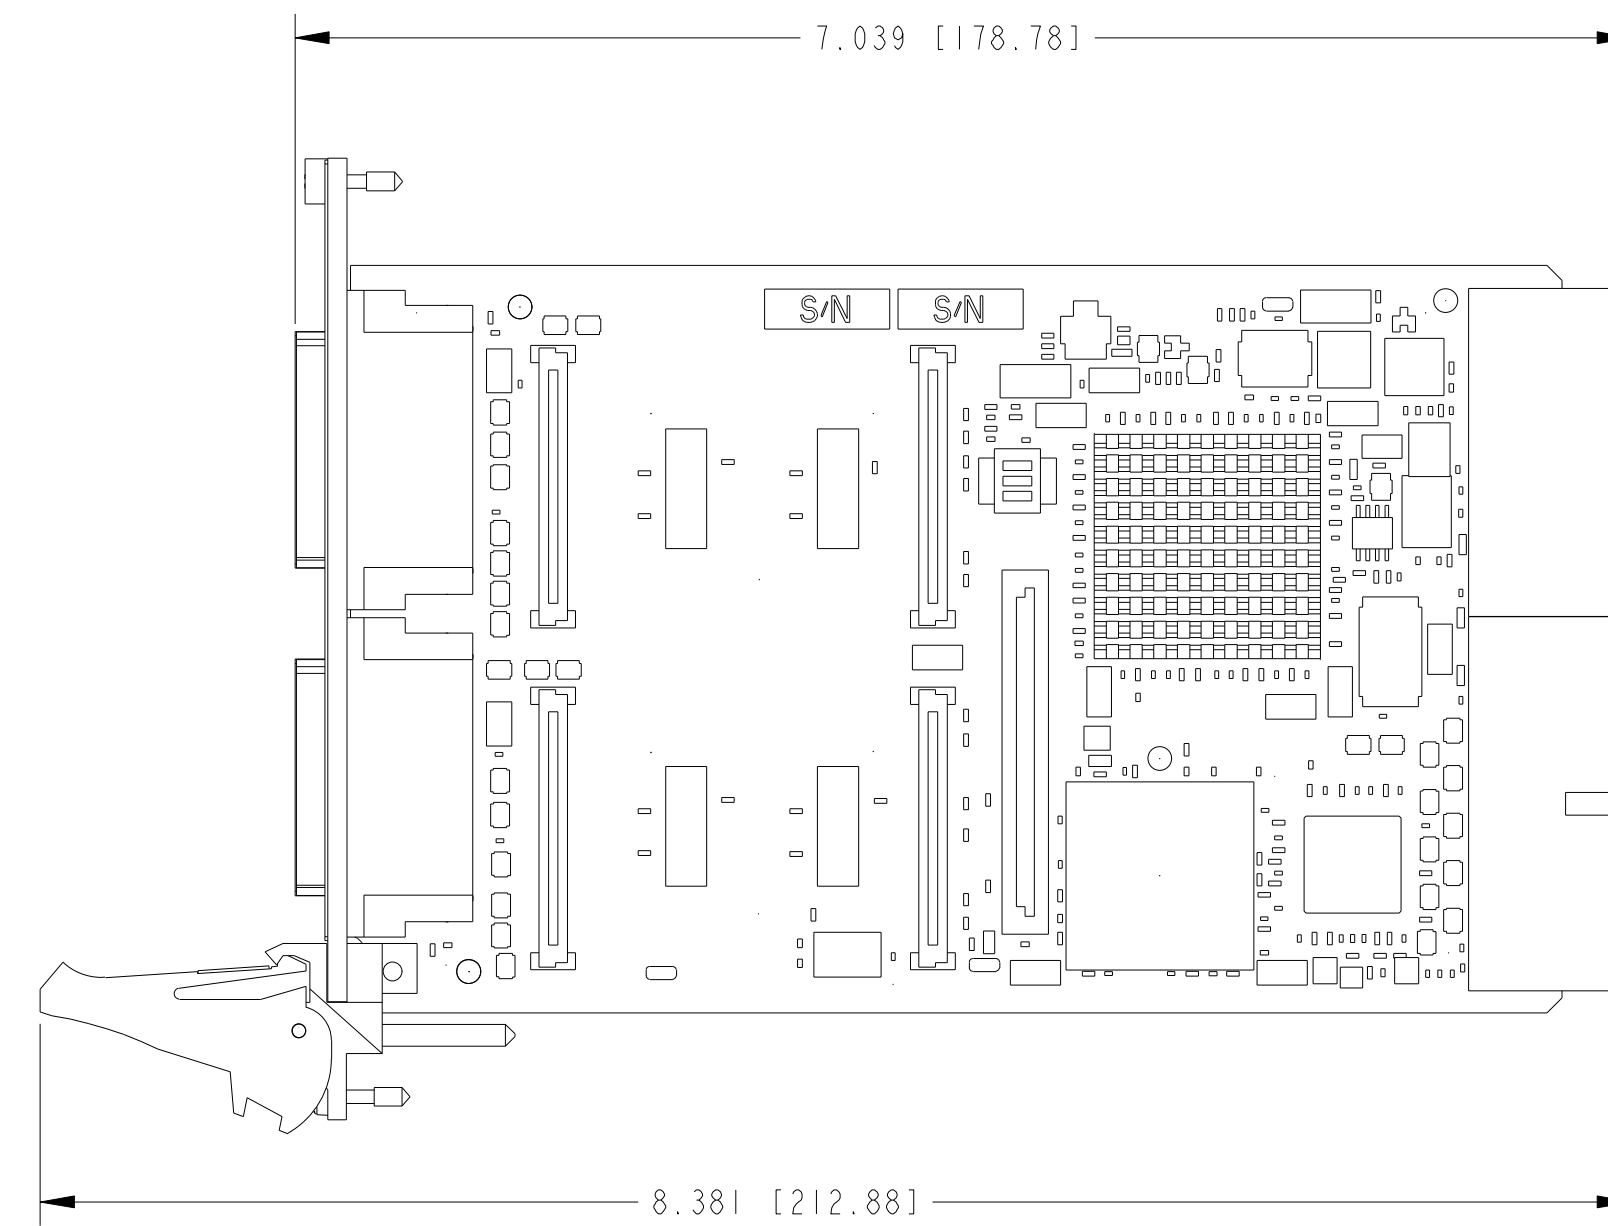

CUSTOMER DRAWING

UNLESS OTHERWISE SPECIFIED,
DIMENSIONS ARE IN INCHES AND
[MILLIMETERS].

DO NOT SCALE DRAWING
THIRD ANGLE PROJECTION

AUSTIN, TEXAS

TITLE

NI PXI-781XR
MODULE

SIZE CODE IDENT NO MM/DD/YYYY
D 7U296 10/30/07

SCALE: 1/1

SHEET 1 OF 1

CU.PXI-781XR