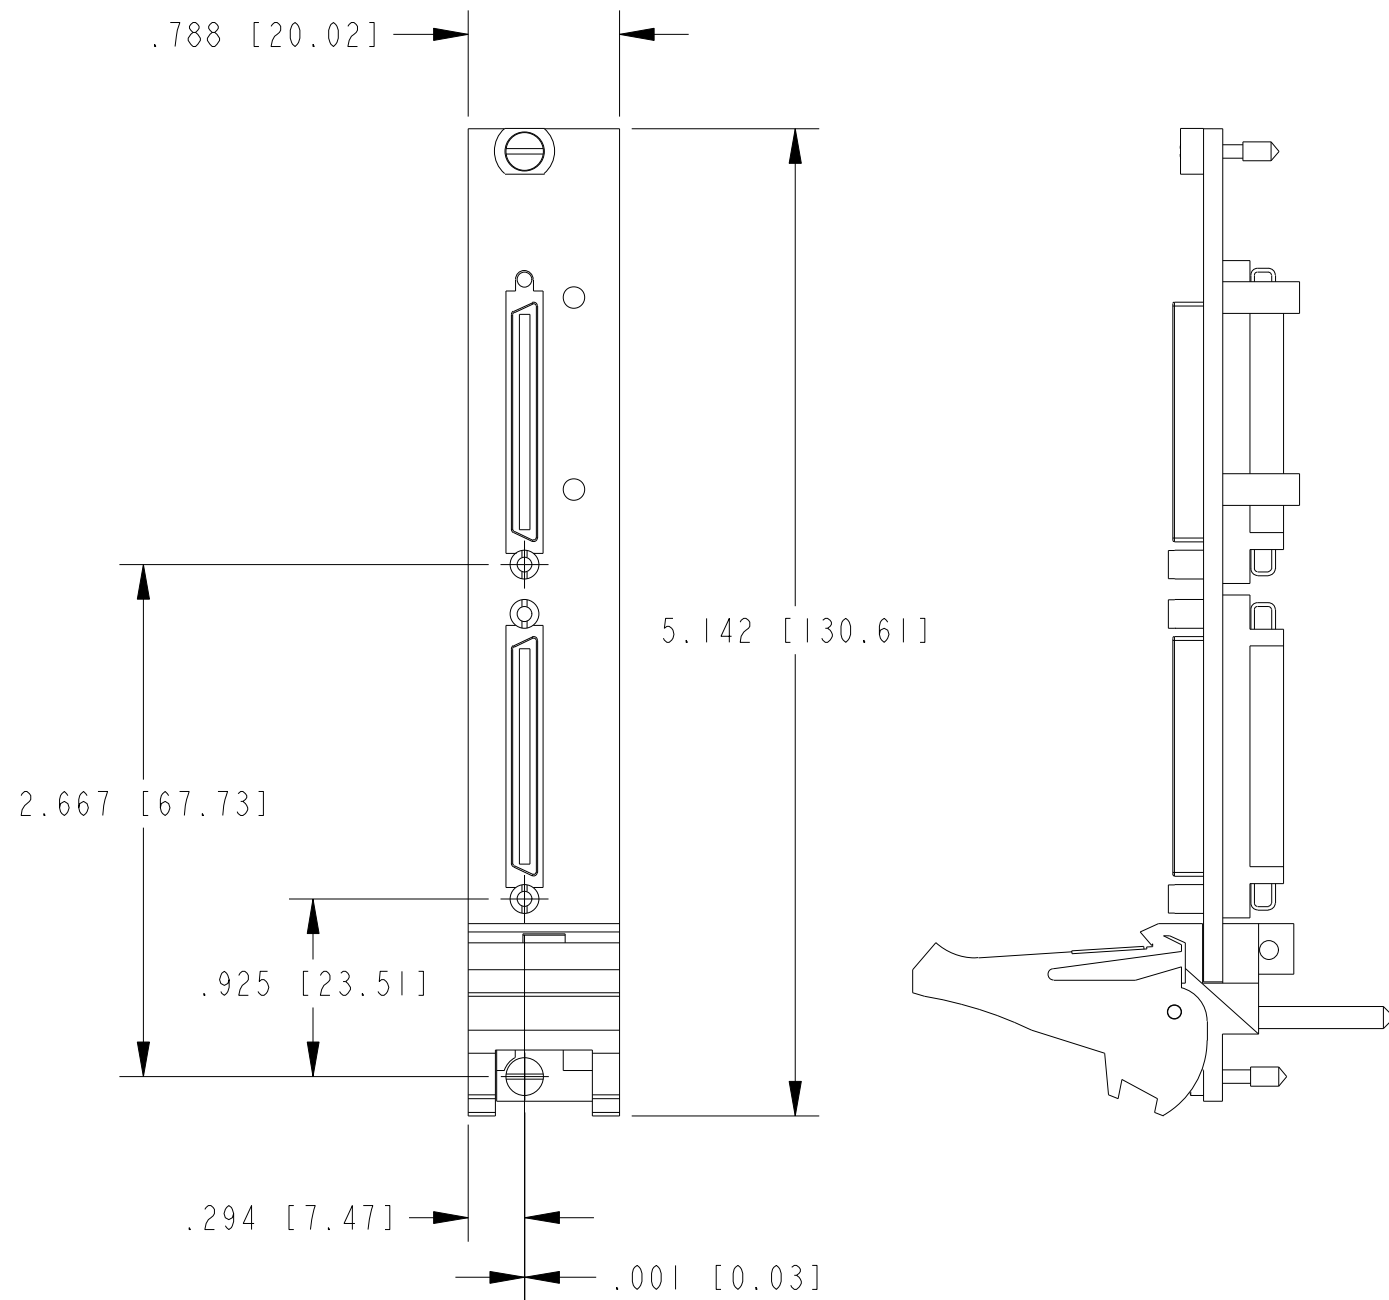

NOTES: UNLESS OTHERWISE SPECIFIED.

CUSTOMER DRAWING

UNLESS OTHERWISE SPECIFIED DIMENSIONS ARE IN INCHES AND [MILLIMETERS].		NATIONAL INSTRUMENTS® AUSTIN, TEXAS	
DO NOT SCALE DRAWING		TITLE	
THIRD ANGLE PROJECTION		PXI MODULE 68 POS VHDC I	
SIZE	CODE IDENT NO.	MM/DD/YYYY	
B	7U296	9/23/09	
SCALE: 1/1		SHEET | OF |