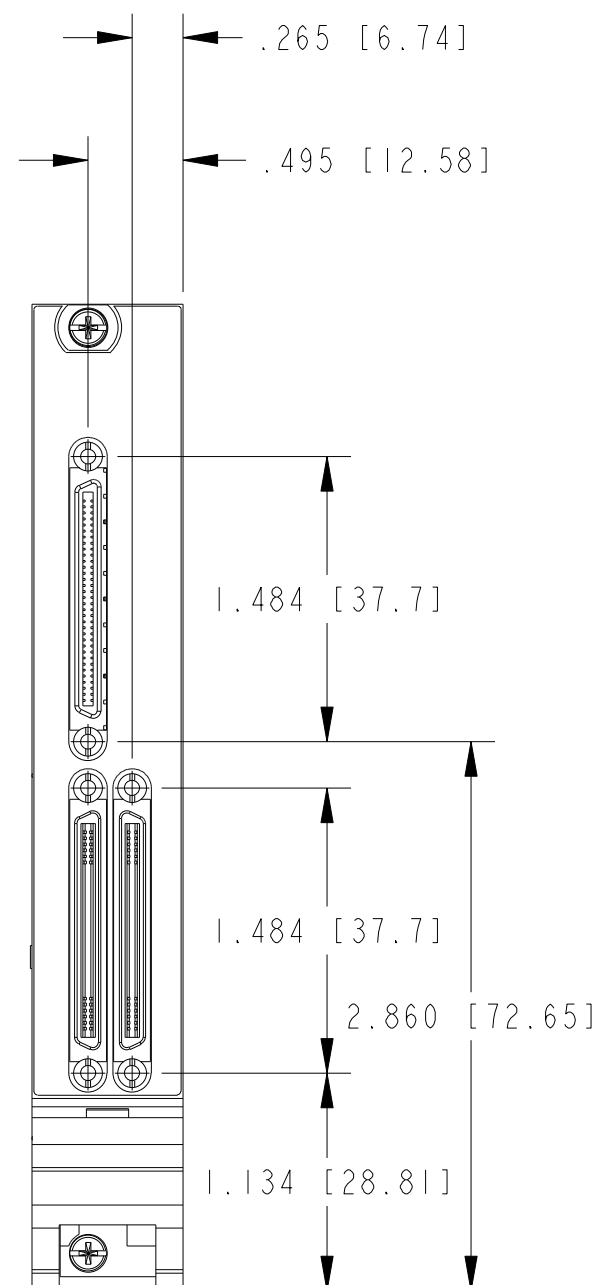

3

2

1

COPYRIGHT ©11/18/08
NATIONAL INSTRUMENTS CORPORATION AND ITS LICENSORS. ALL RIGHTS RESERVED.

CUSTOMER DRAWING

UNLESS OTHERWISE SPECIFIED
DIMENSIONS ARE IN INCHES AND
[MILLIMETERS].

DO NOT SCALE DRAWING

THIRD ANGLE PROJECTION

AUSTIN, TEXAS

TITLE

PXI-784XR & PXI-785XR
R SERIES

SIZE CODE IDENT NO. MM/DD/YYYY

C 7U296

11/18/08

SCALE: 1/1