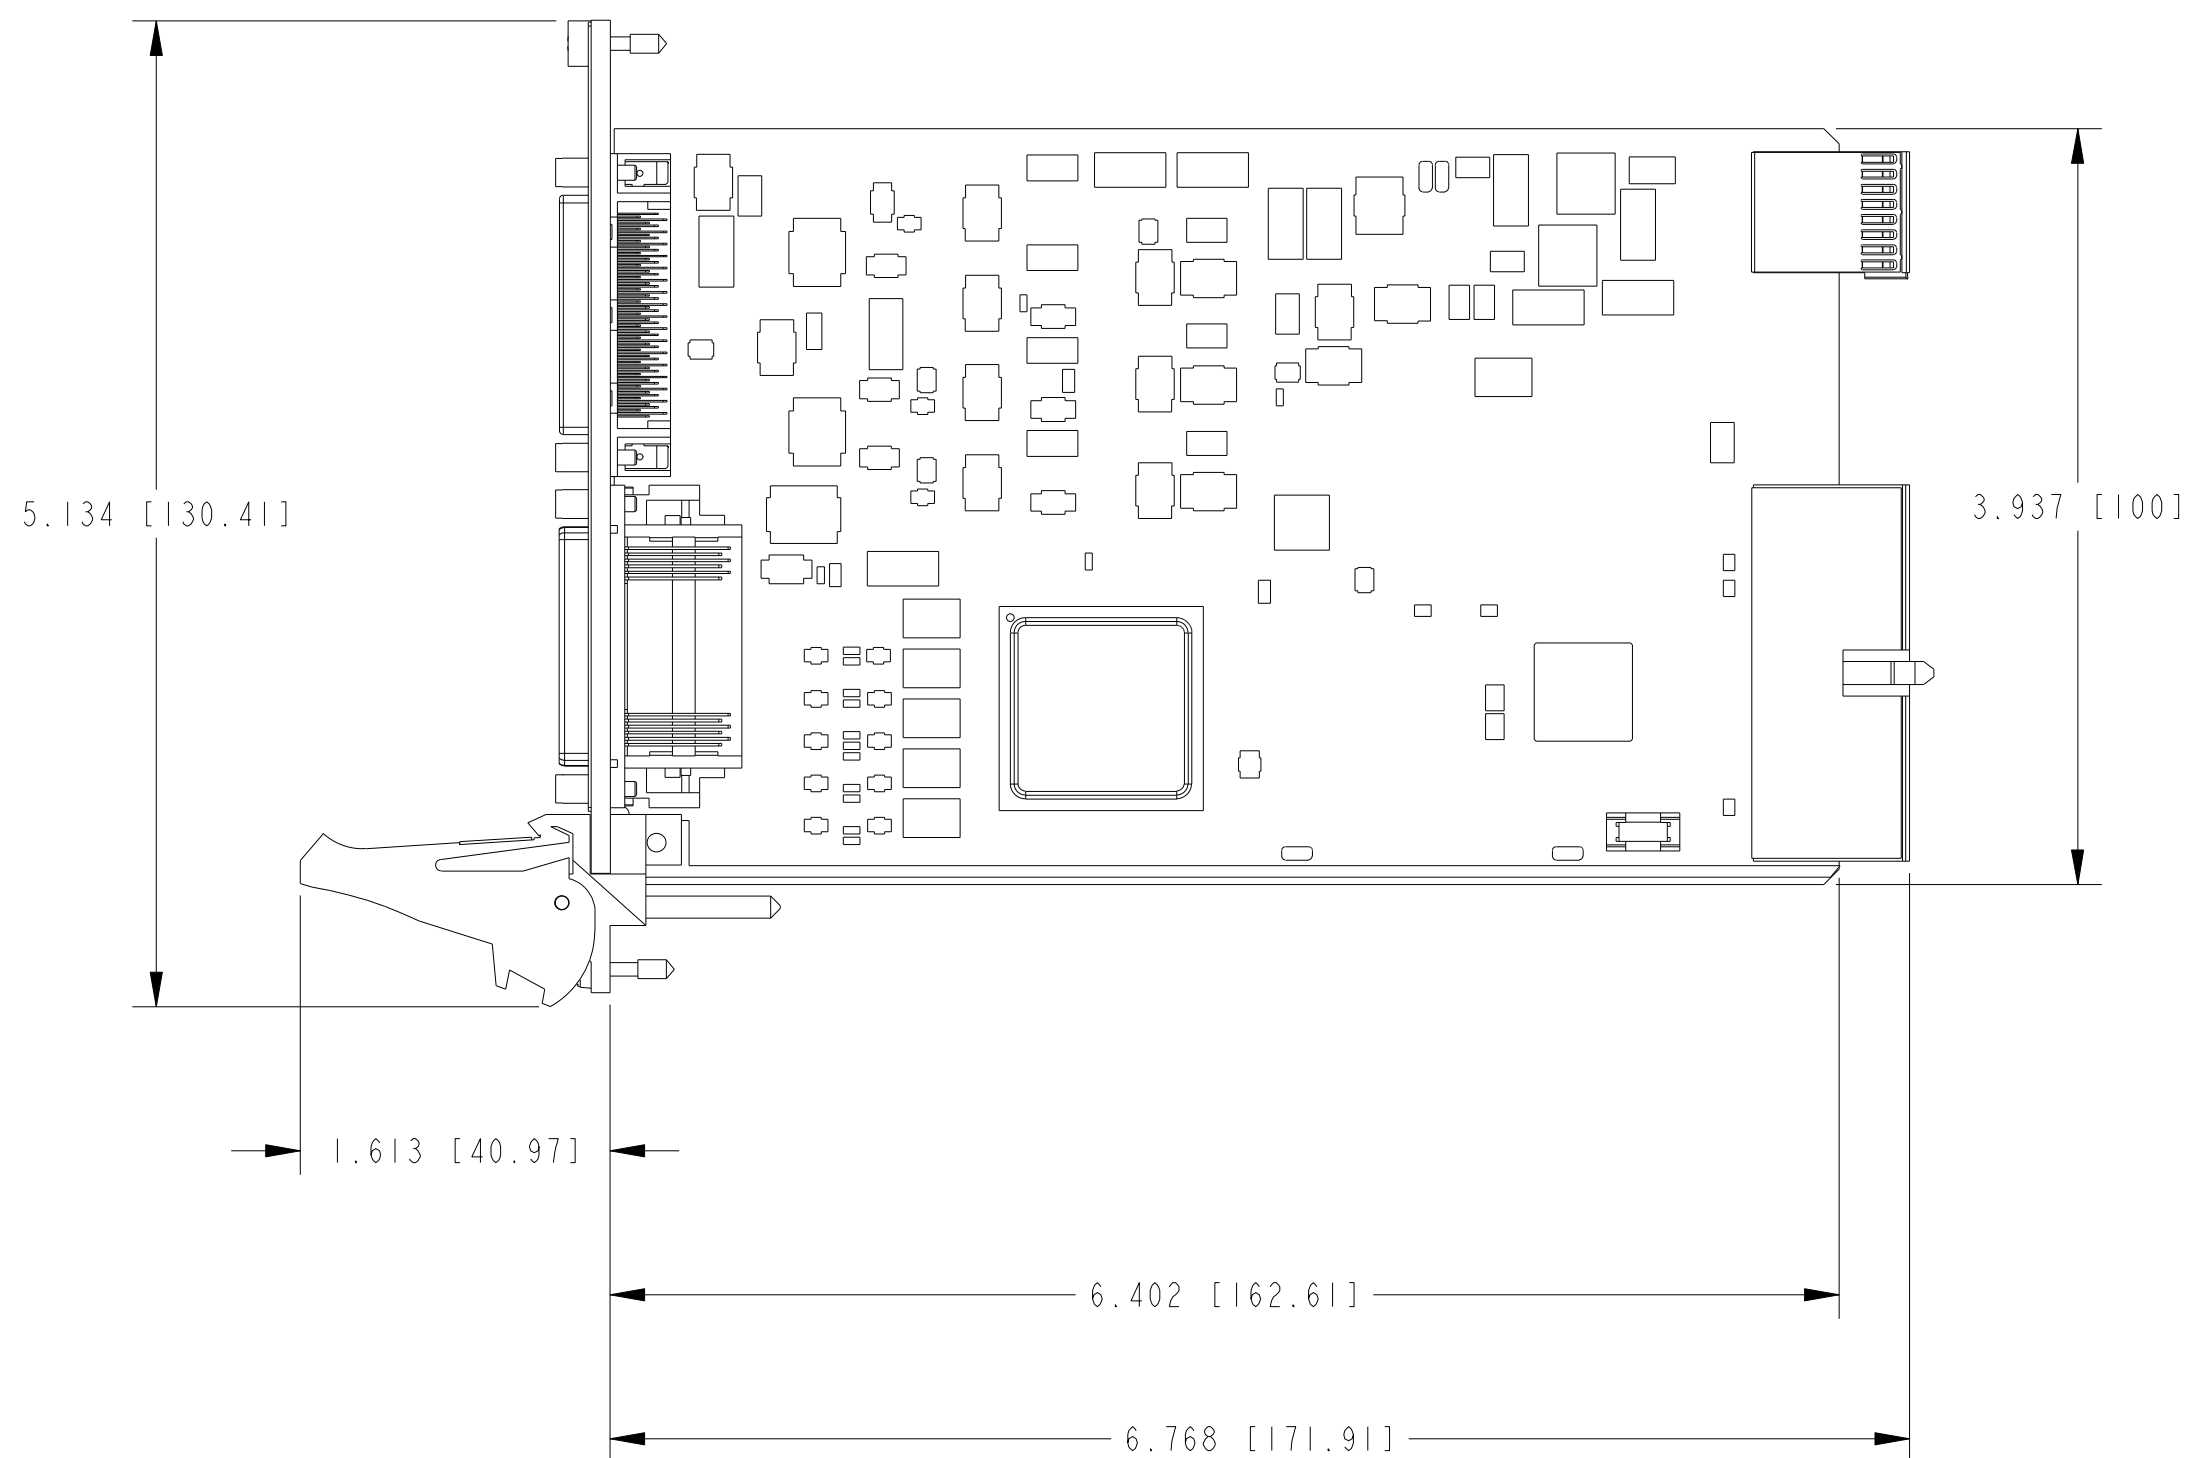

4

3

2

1

COPYRIGHT ©11/18/08
NATIONAL INSTRUMENTS CORPORATION AND ITS LICENSORS. ALL RIGHTS RESERVED.

CUSTOMER DRAWING

UNLESS OTHERWISE SPECIFIED
DIMENSIONS ARE IN INCHES AND
[MILLIMETERS].

DO NOT SCALE DRAWING

THIRD ANGLE PROJECTION

AUSTIN, TEXAS

TITLE

PXI-784XR & PXI-785XR
R SERIES

SIZE CODE IDENT NO. MM/DD/YYYY

C 7U296

11/18/08

SCALE: 1/1

SHEET 1 OF 1

CD_PXI-785XR

4

3

2

1

D

D

C

C

B

B

A

A