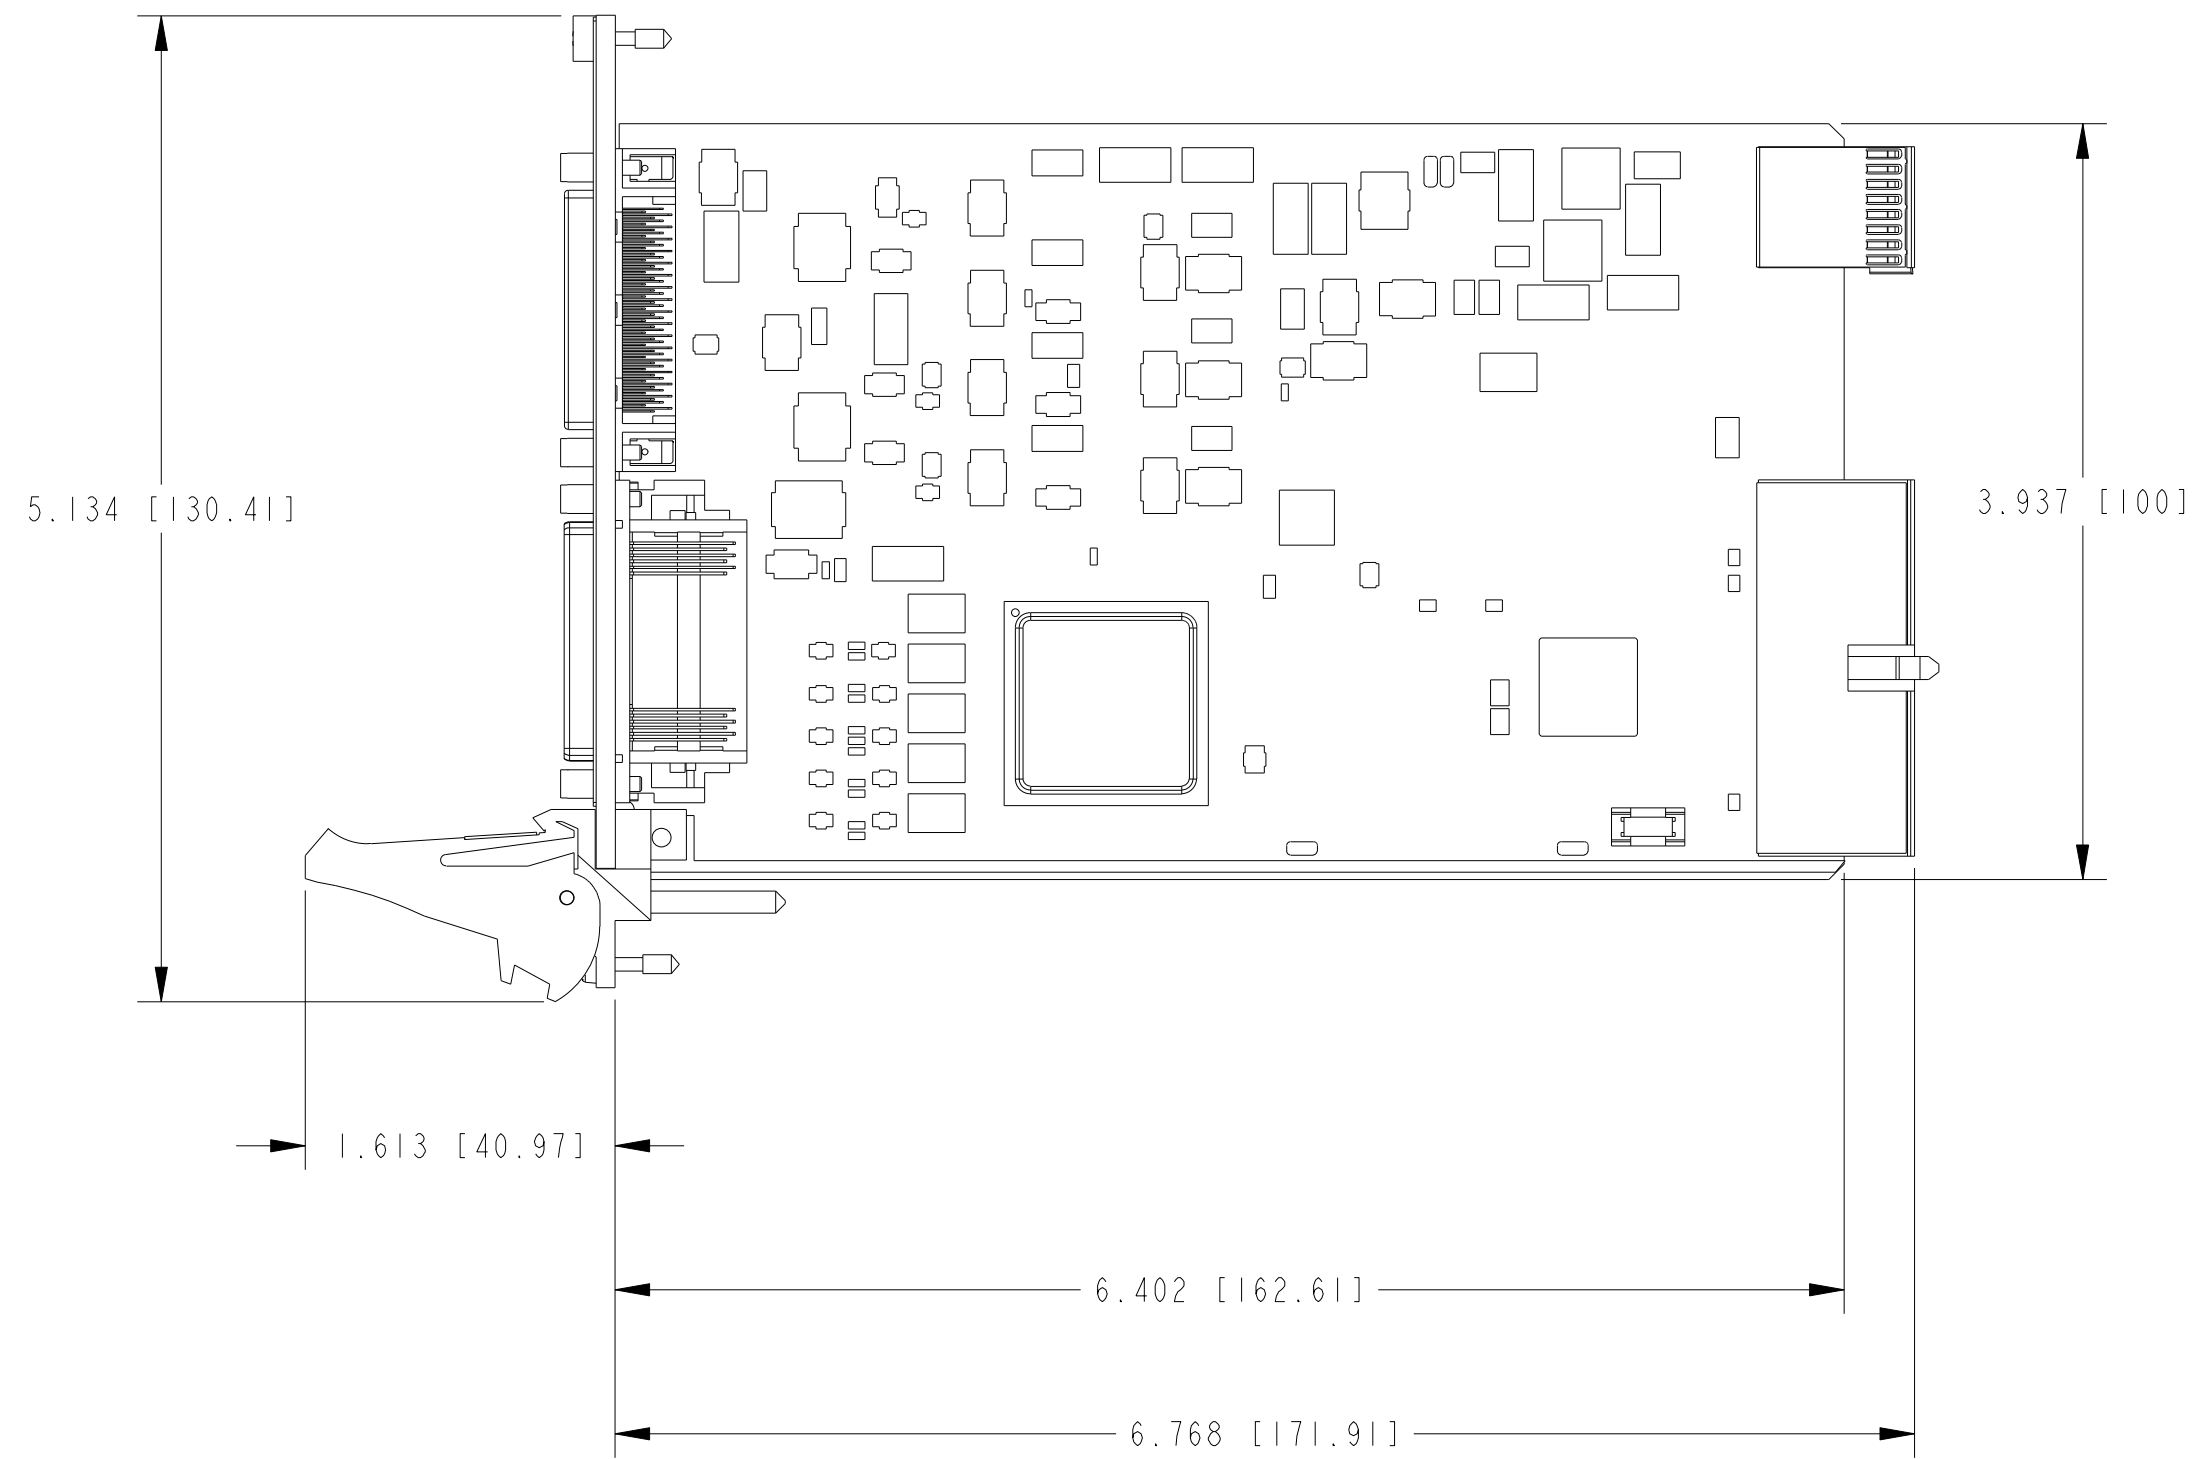

4

3

2

1

COPYRIGHT ©11/18/08
NATIONAL INSTRUMENTS CORPORATION AND ITS LICENSORS. ALL RIGHTS RESERVED.

CUSTOMER DRAWING

UNLESS OTHERWISE SPECIFIED
DIMENSIONS ARE IN INCHES AND
[MILLIMETERS].
DO NOT SCALE DRAWING
THIRD ANGLE PROJECTION

		AUSTIN, TEXAS	
TITLE			
PXI-784XR & PXI-785XR R SERIES			
SIZE	CODE	IDENT NO.	MM/DD/YYYY
C	7U	296	11/18/08
SCALE:	1/1	SHEET	OF

4

3

2

1