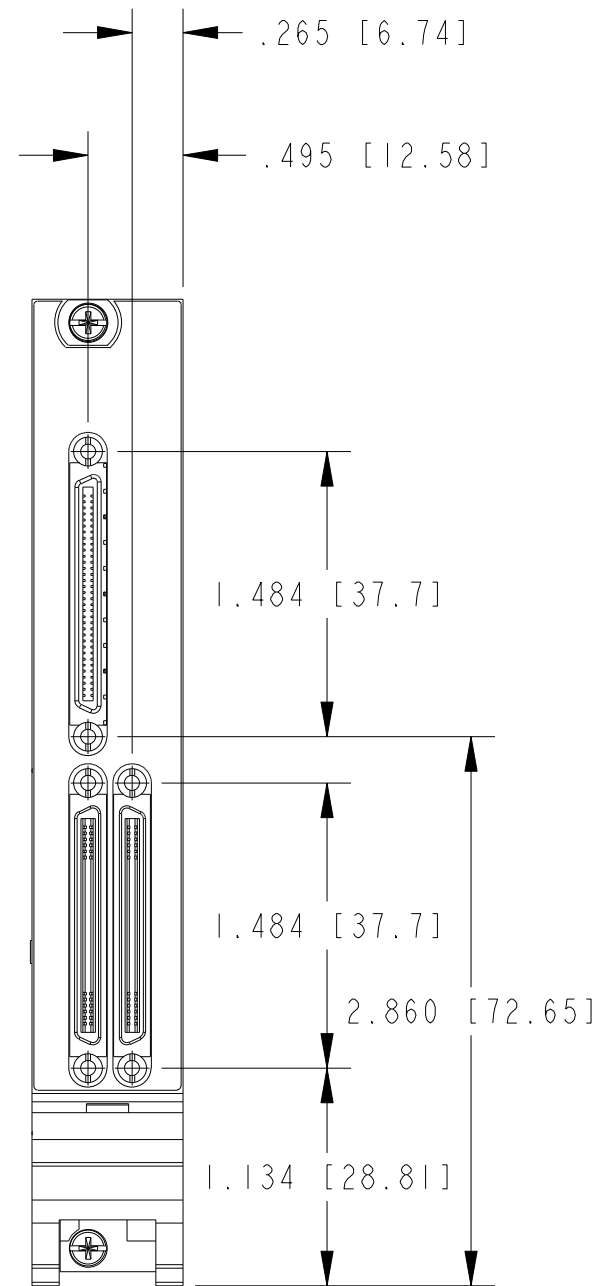

3

2

1

COPYRIGHT ©11/18/08
NATIONAL INSTRUMENTS CORPORATION AND ITS LICENSORS. ALL RIGHTS RESERVED.

CUSTOMER DRAWING

UNLESS OTHERWISE SPECIFIED
DIMENSIONS ARE IN INCHES AND
[MILLIMETERS].
DO NOT SCALE DRAWING
THIRD ANGLE PROJECTION

		AUSTIN, TEXAS	
TITLE			
PXI-784XR & PXI-785XR R SERIES			
SIZE	CODE	IDENT NO.	MM/DD/YYYY
C	7U	296	11/18/08
SCALE:	1/1	SHEET	OF

4

3

2

1