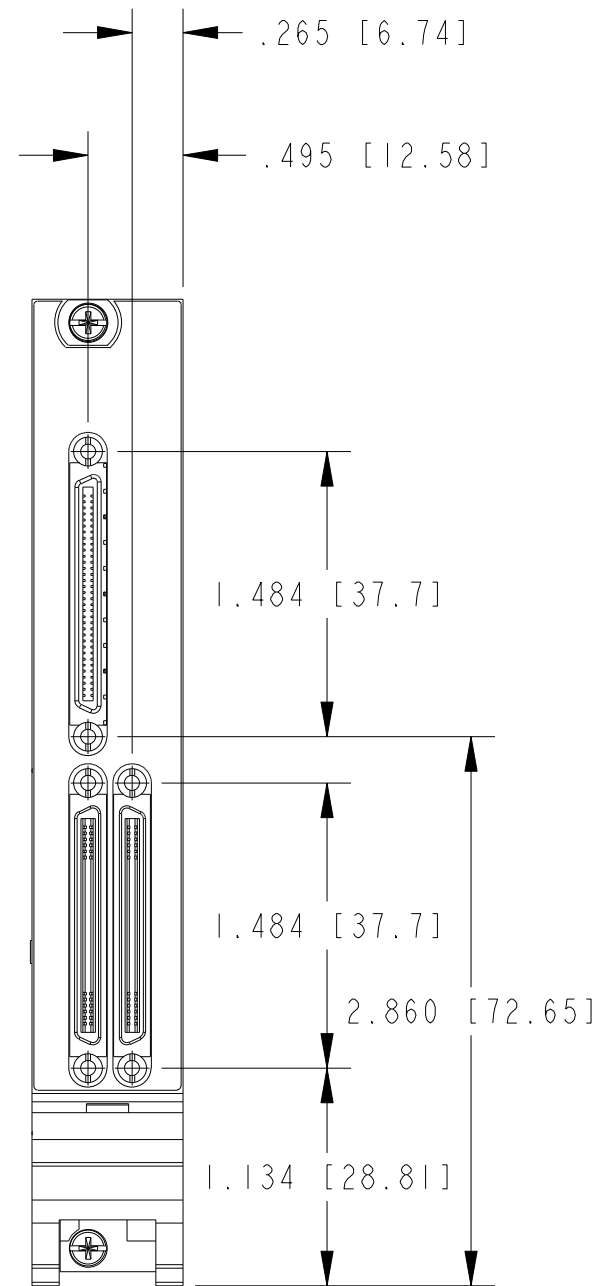

3

2

1

COPYRIGHT ©11/18/08
NATIONAL INSTRUMENTS CORPORATION AND ITS LICENSORS. ALL RIGHTS RESERVED.

CUSTOMER DRAWING

UNLESS OTHERWISE SPECIFIED
DIMENSIONS ARE IN INCHES AND
[MILLIMETERS].
DO NOT SCALE DRAWING
THIRD ANGLE PROJECTION

		AUSTIN, TEXAS	
TITLE			
PXI-784XR & PXI-785XR R SERIES			
SIZE	CODE	IDENT NO.	MM/DD/YYYY
C	7U	296	11/18/08
SCALE:	1/1	SHEET	1 OF 1

4

3

2

1