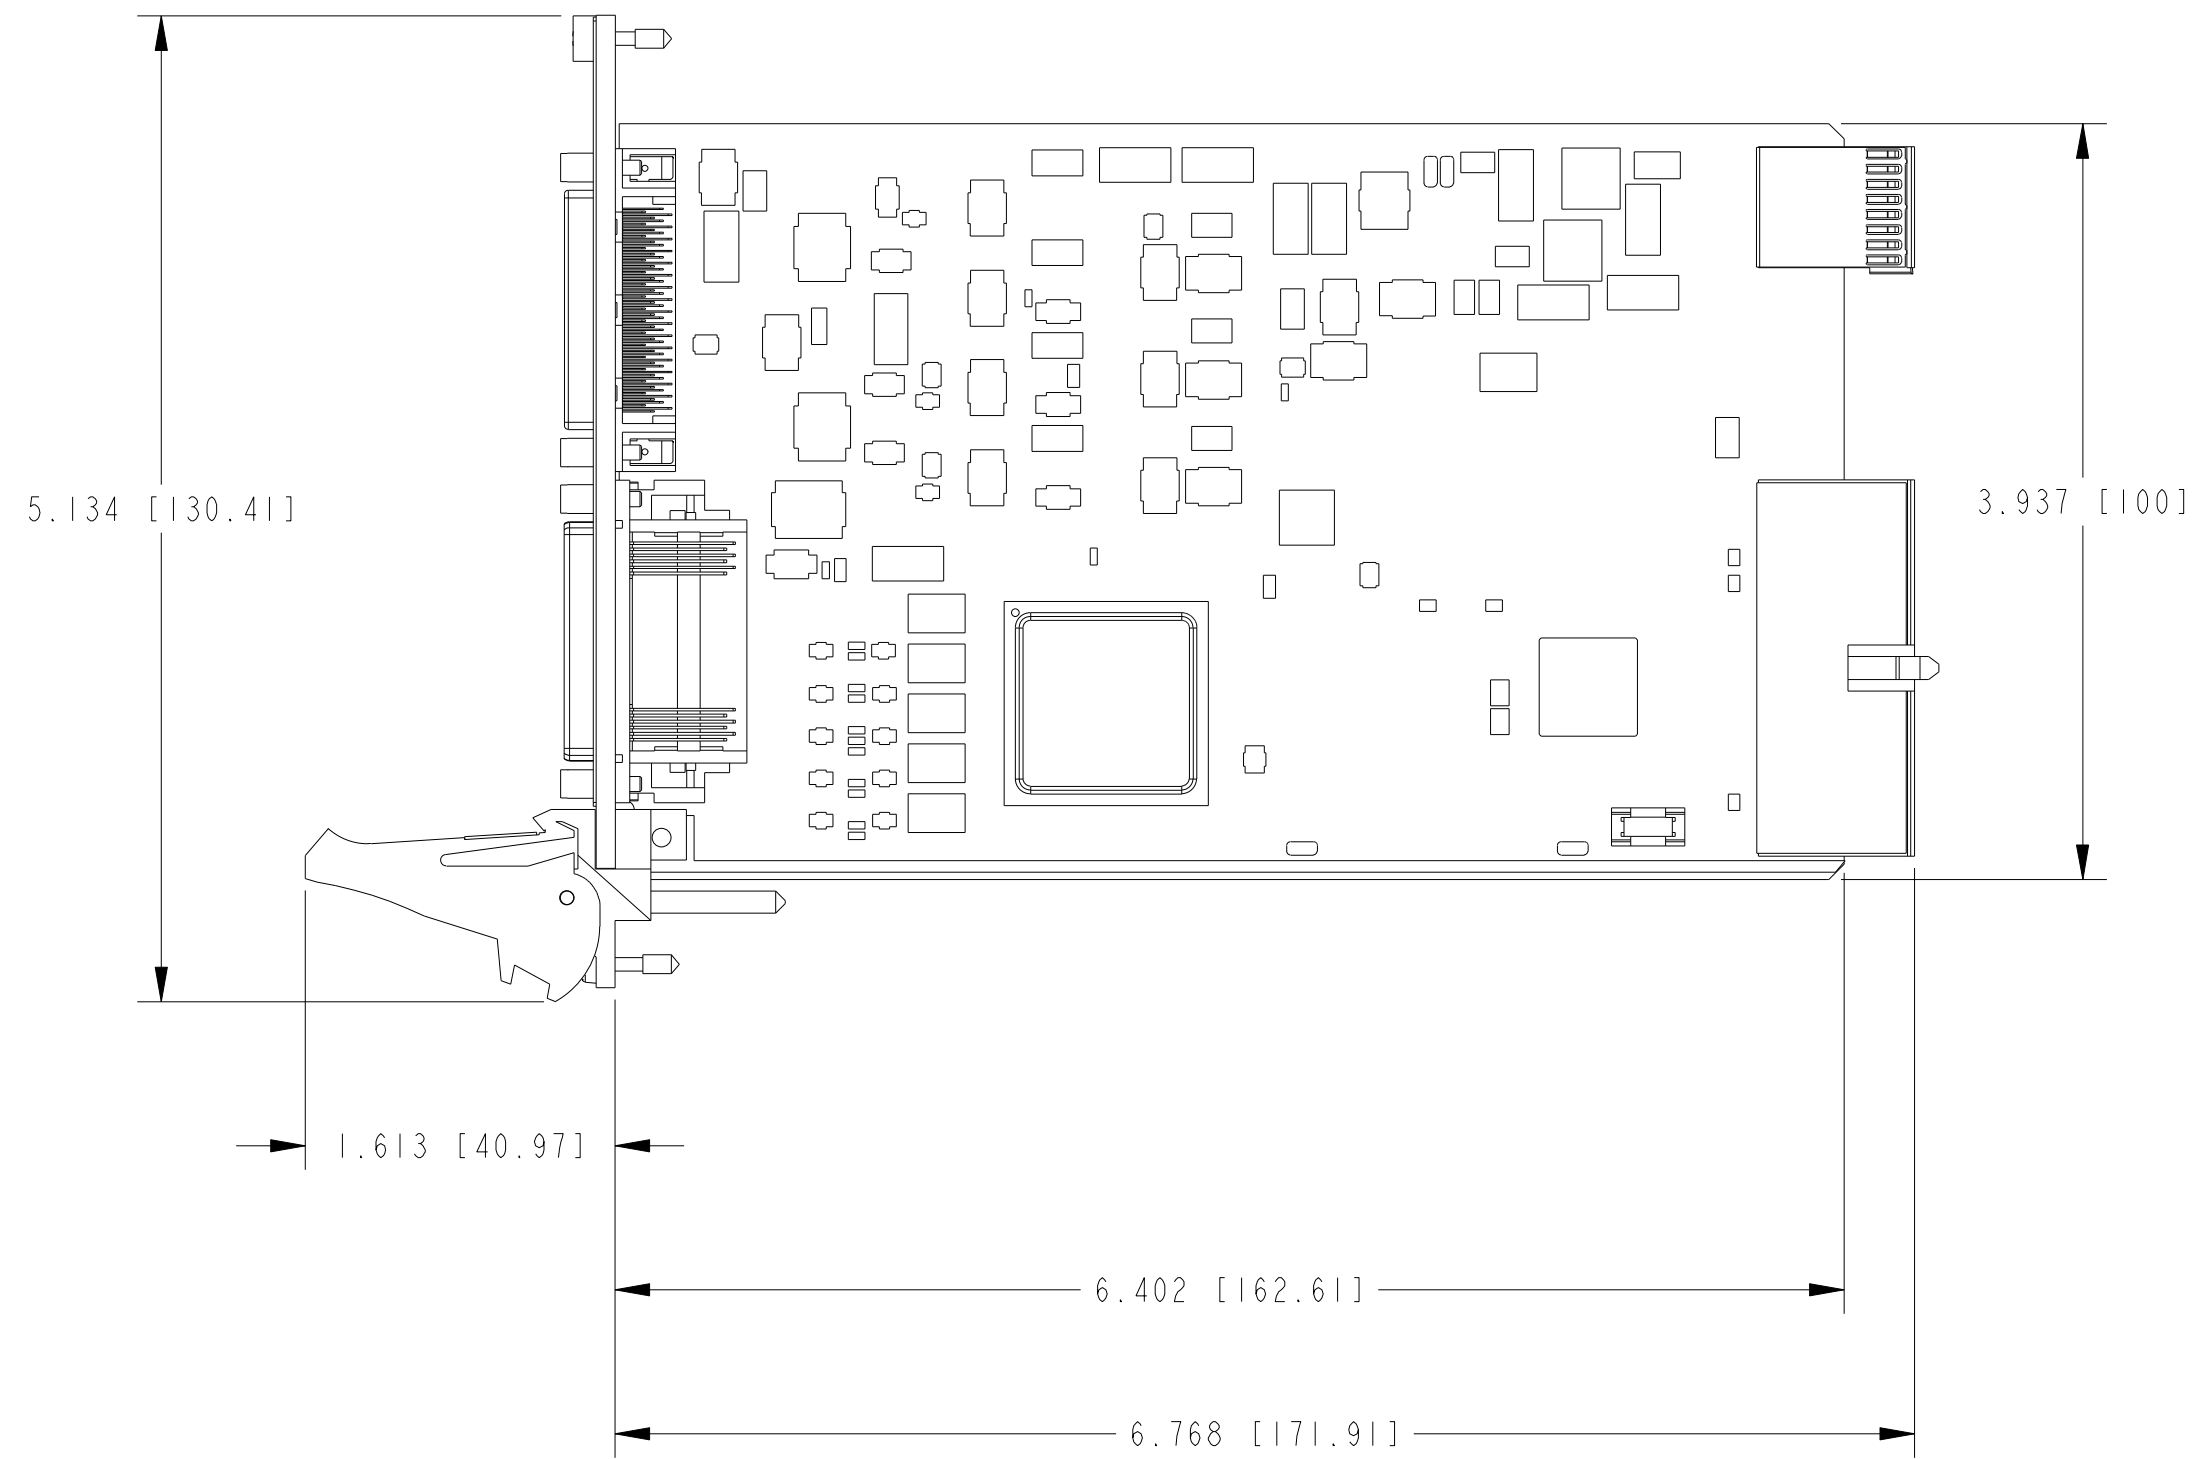

4

3

2

1

COPYRIGHT ©11/18/08
NATIONAL INSTRUMENTS CORPORATION AND ITS LICENSORS. ALL RIGHTS RESERVED.

CUSTOMER DRAWING

UNLESS OTHERWISE SPECIFIED
DIMENSIONS ARE IN INCHES AND
[MILLIMETERS].
DO NOT SCALE DRAWING
THIRD ANGLE PROJECTION

		AUSTIN, TEXAS	
TITLE			
PXI-784XR & PXI-785XR R SERIES			
SIZE	CODE	IDENT NO.	MM/DD/YYYY
C	7U	296	11/18/08
SCALE:	1/1	SHEET	1 OF 1

4

3

2

1