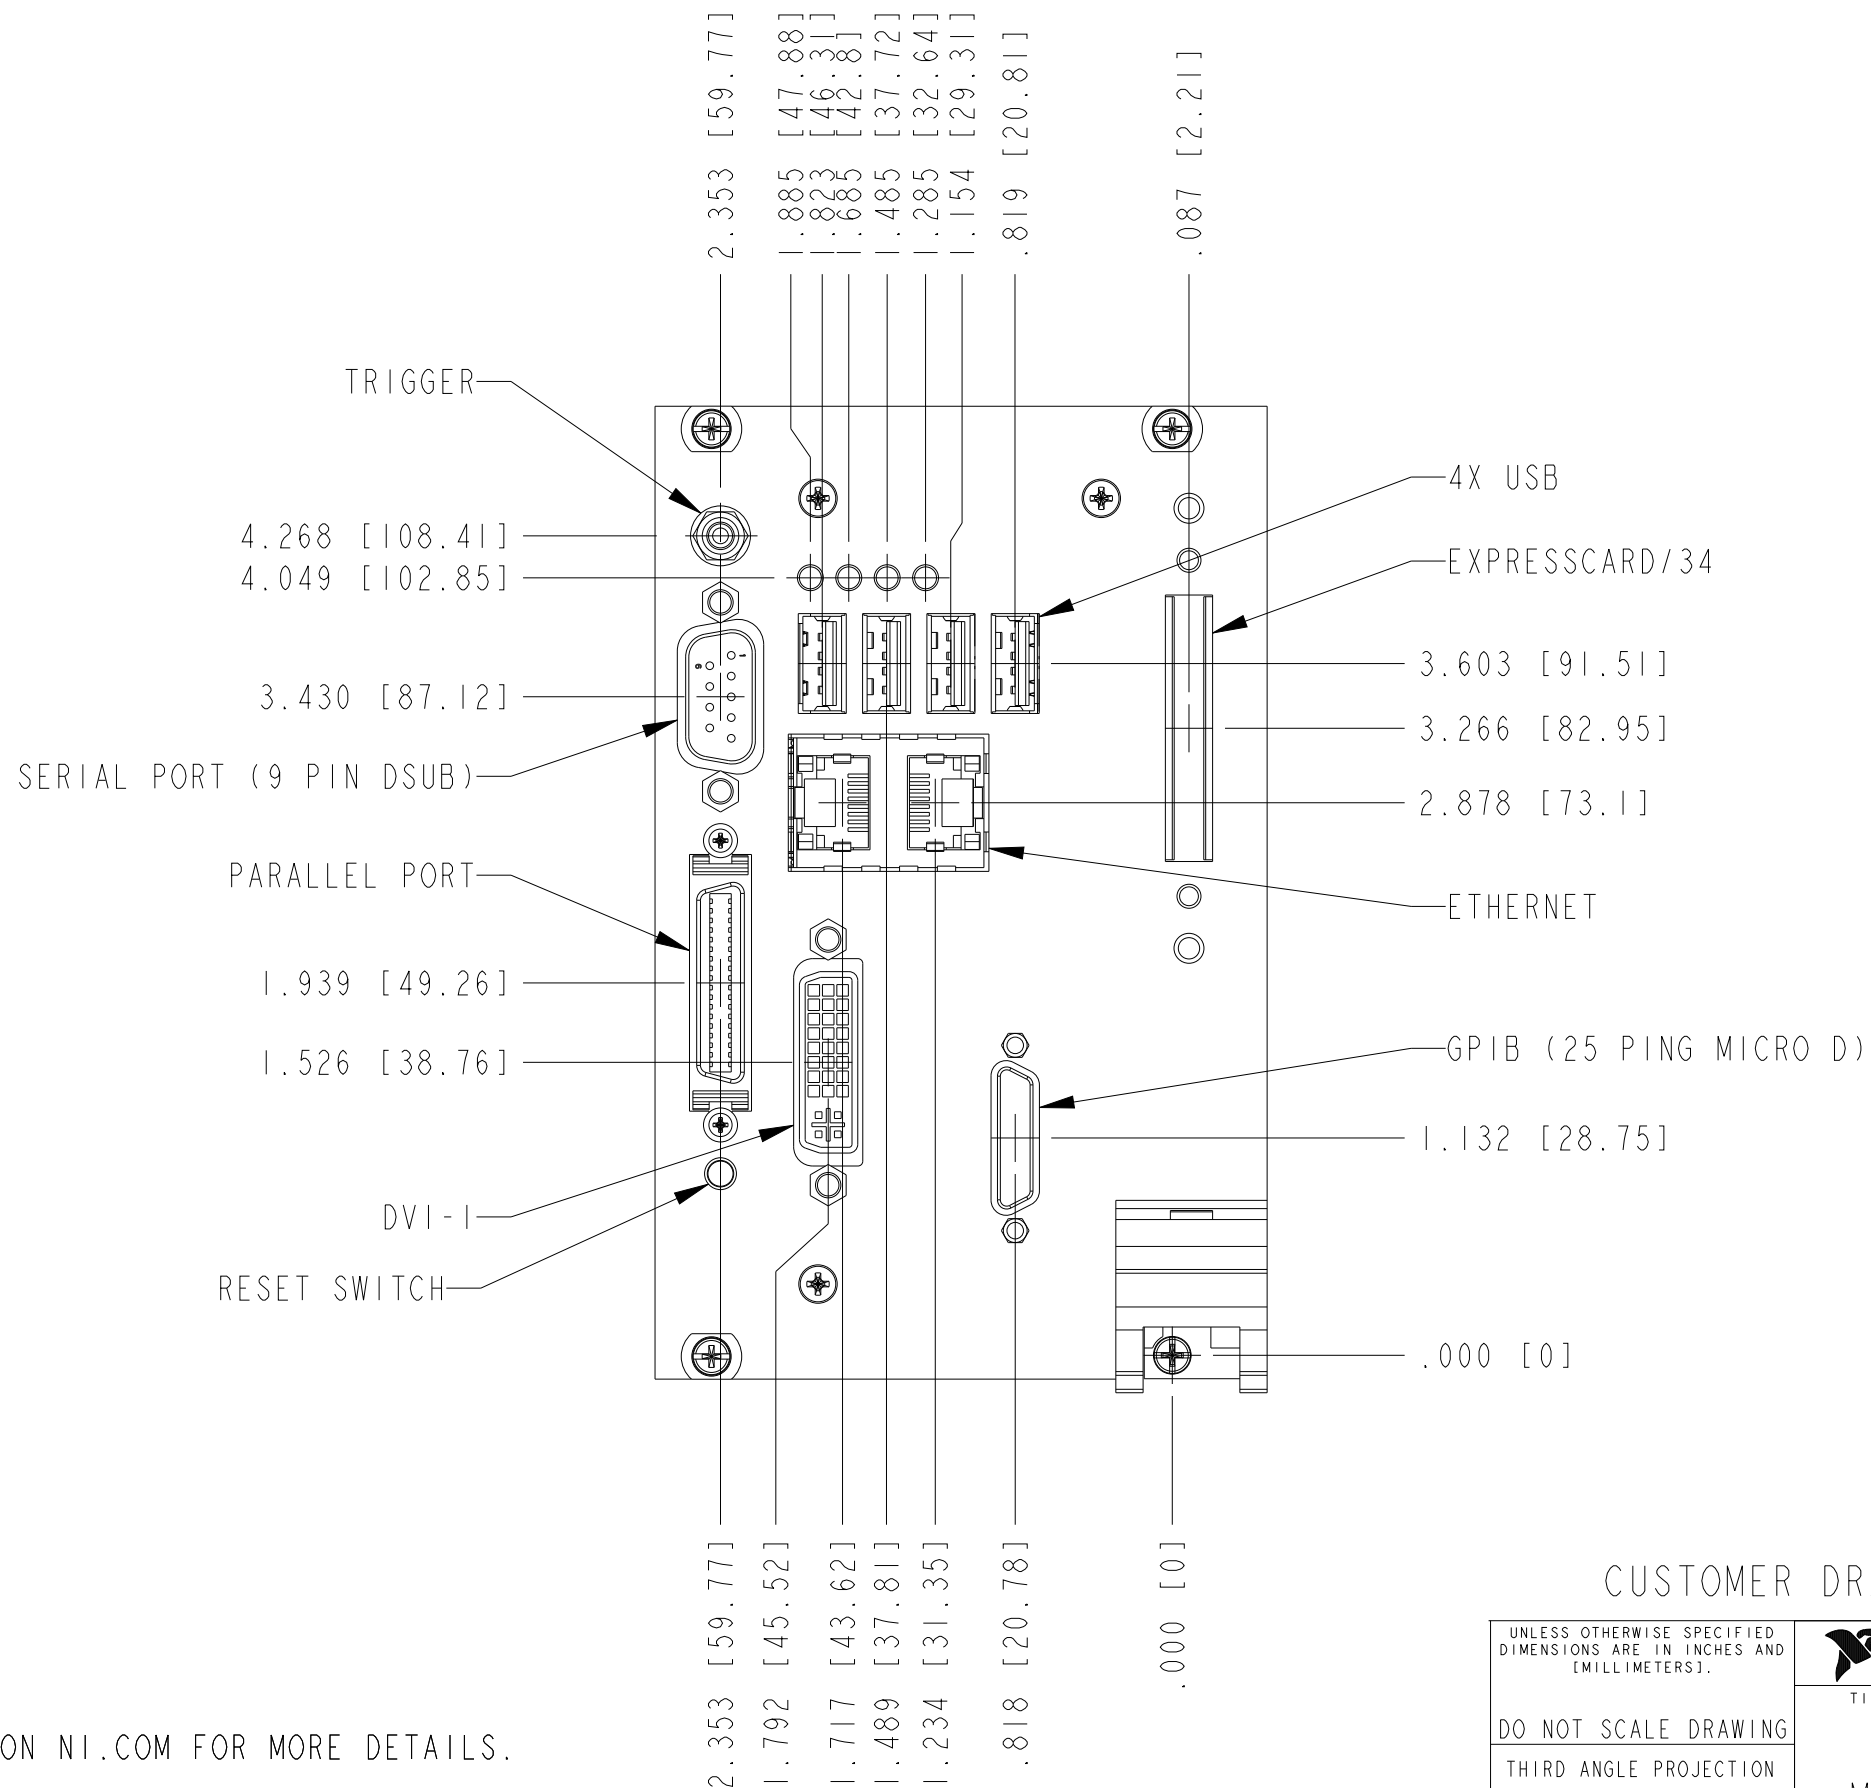

 **CLICK HERE**

**PXI-8110**

1. REFER TO PRODUCT MANUAL ON NI.COM FOR MORE DETAILS.  
 NOTES: UNLESS OTHERWISE SPECIFIED.

CUSTOMER DRAWING

UNLESS OTHERWISE SPECIFIED DIMENSIONS ARE IN INCHES AND [MILLIMETERS].		 NATIONAL INSTRUMENTS® AUSTIN, TEXAS	
DO NOT SCALE DRAWING		TITLE	
THIRD ANGLE PROJECTION		CUSTOMER DRAWING, MODULE ASSEMBLY, PXI-8109	
SIZE	CODE	IDENT NO.	MM/DD/YYYY
B	7U296		09/29/2014
SCALE: 1/1		SHEET   OF	