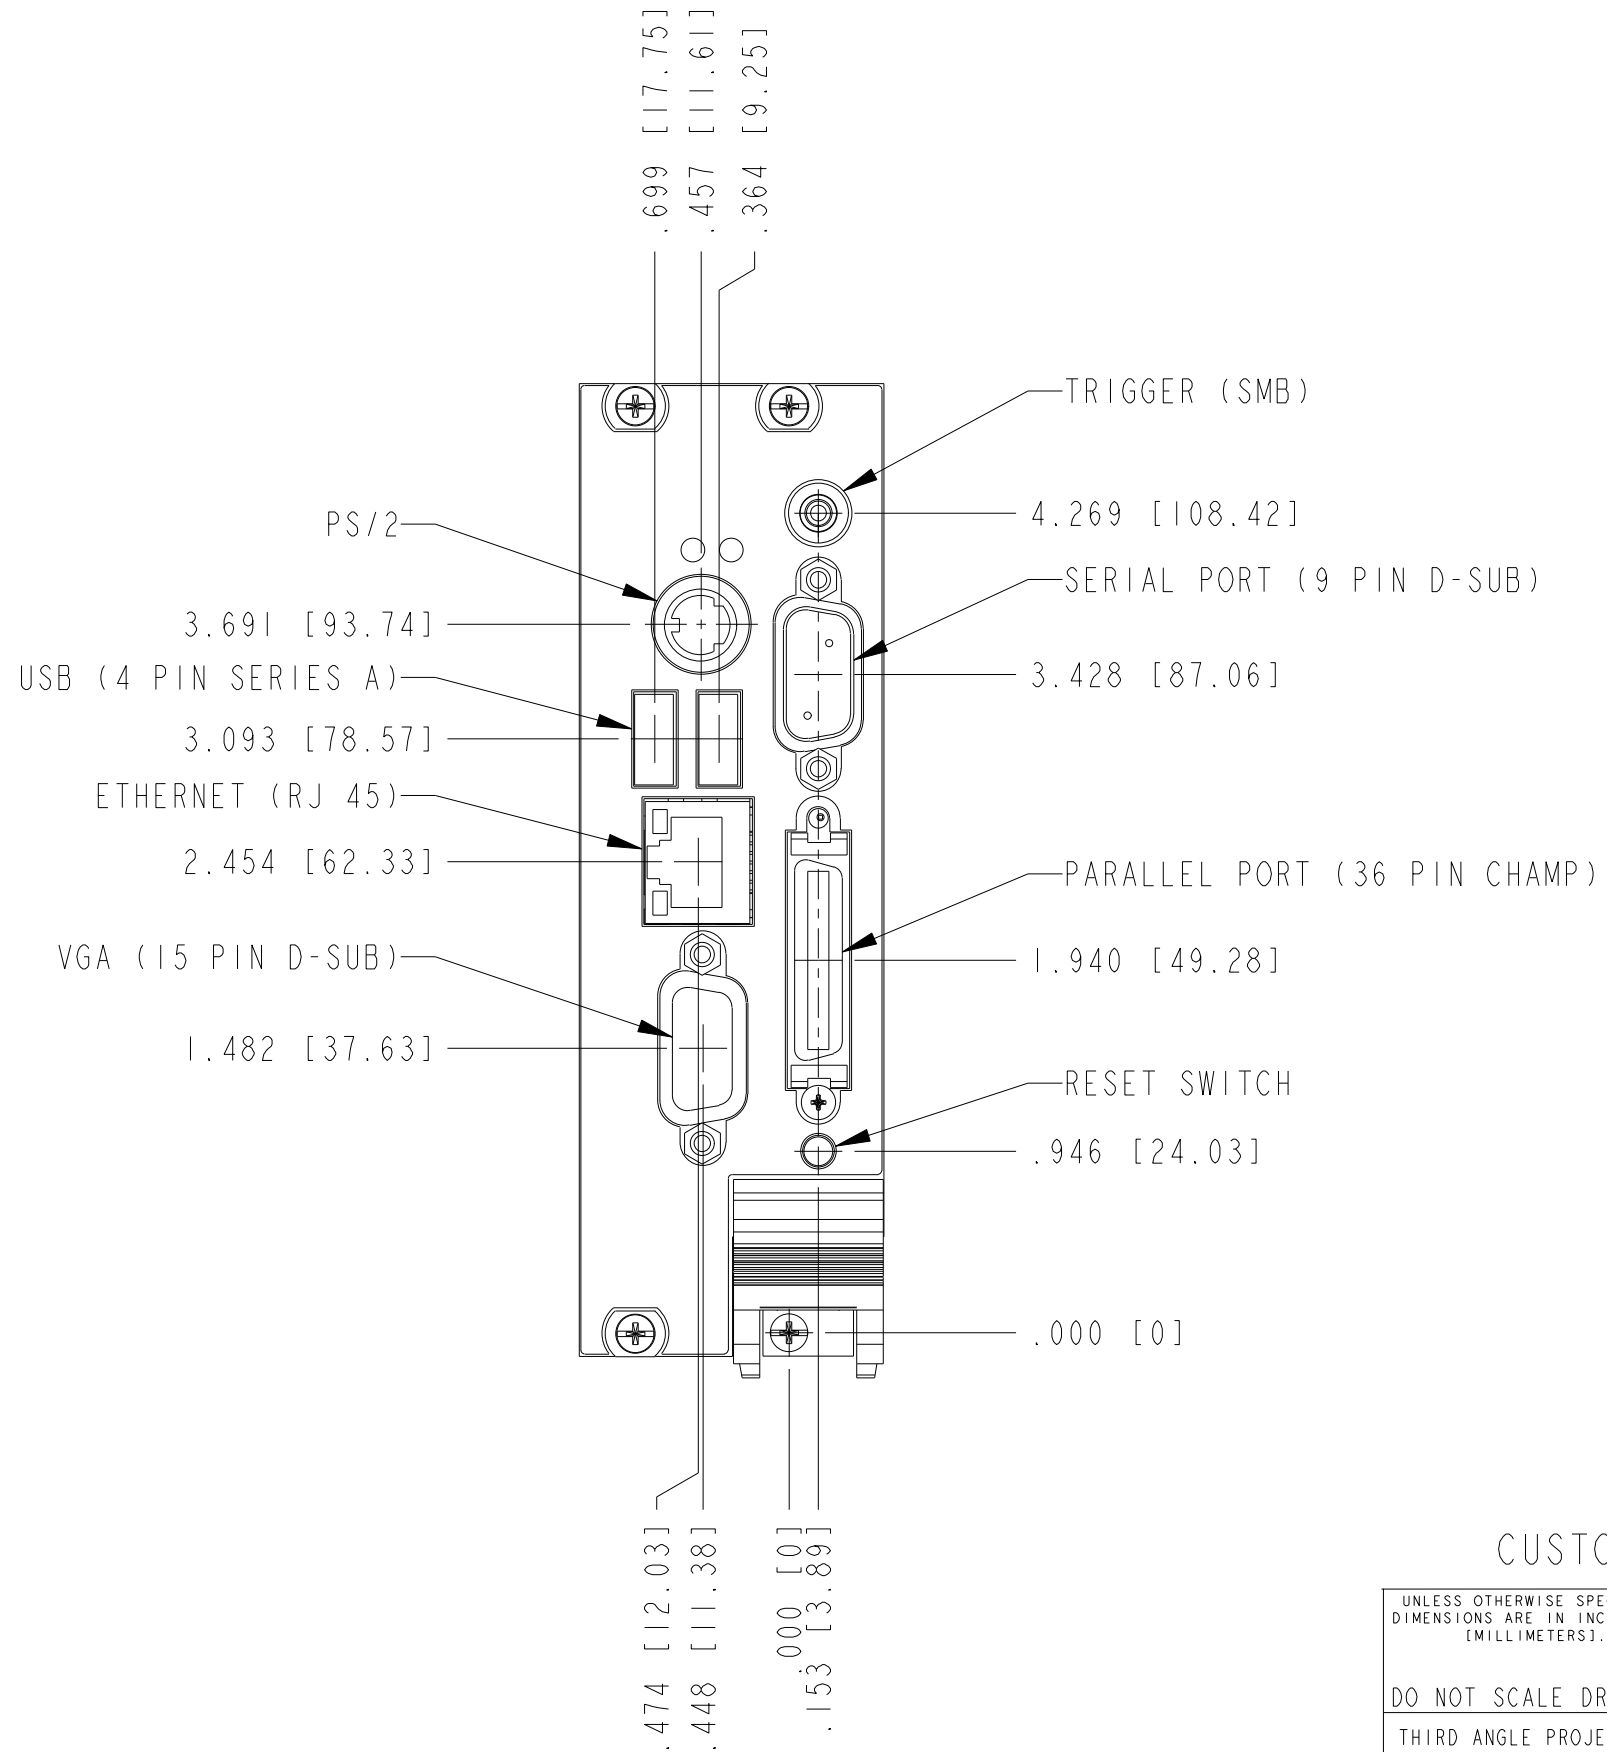

CUSTOMER DRAWING

UNLESS OTHERWISE SPECIFIED DIMENSIONS ARE IN INCHES AND [MILLIMETERS].		NATIONAL INSTRUMENTS® AUSTIN, TEXAS	
DO NOT SCALE DRAWING		TITLE CUSTOMER DRAWING, CONTROLLER, 8 HP, PXI-8183	
THIRD ANGLE PROJECTION		SIZE CODE IDENT NO. MM/DD/YYYY B 7U296 03/10/08	
		SCALE: 1/1	SHEET | OF |