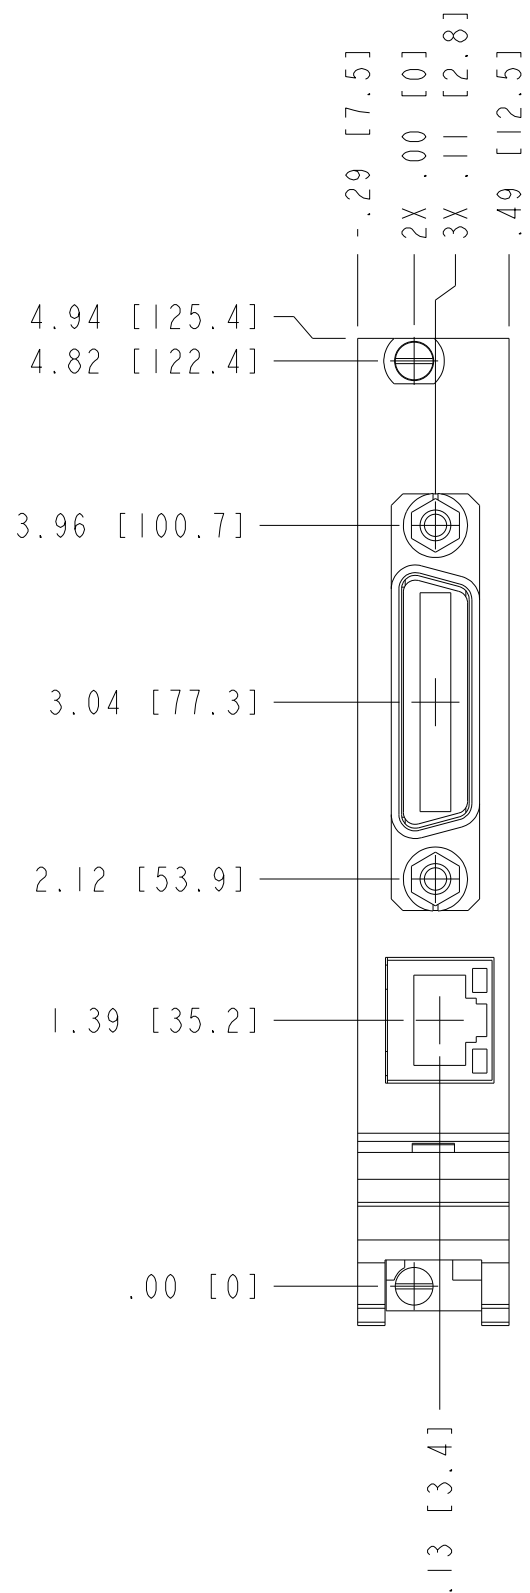

1. REFER TO PRODUCT MANUAL ON NI.COM FOR MORE DETAILS.

CUSTOMER DRAWING

UNLESS OTHERWISE SPECIFIED DIMENSIONS ARE IN INCHES AND [MILLIMETERS].		NATIONAL INSTRUMENTS® AUSTIN, TEXAS	
DO NOT SCALE DRAWING		TITLE	
THIRD ANGLE PROJECTION		PXI-8232	
SIZE	CODE	IDENT NO.	MM/DD/YYYY
B	7U296		03/07/18
SCALE: 1/1		SHEET | OF |