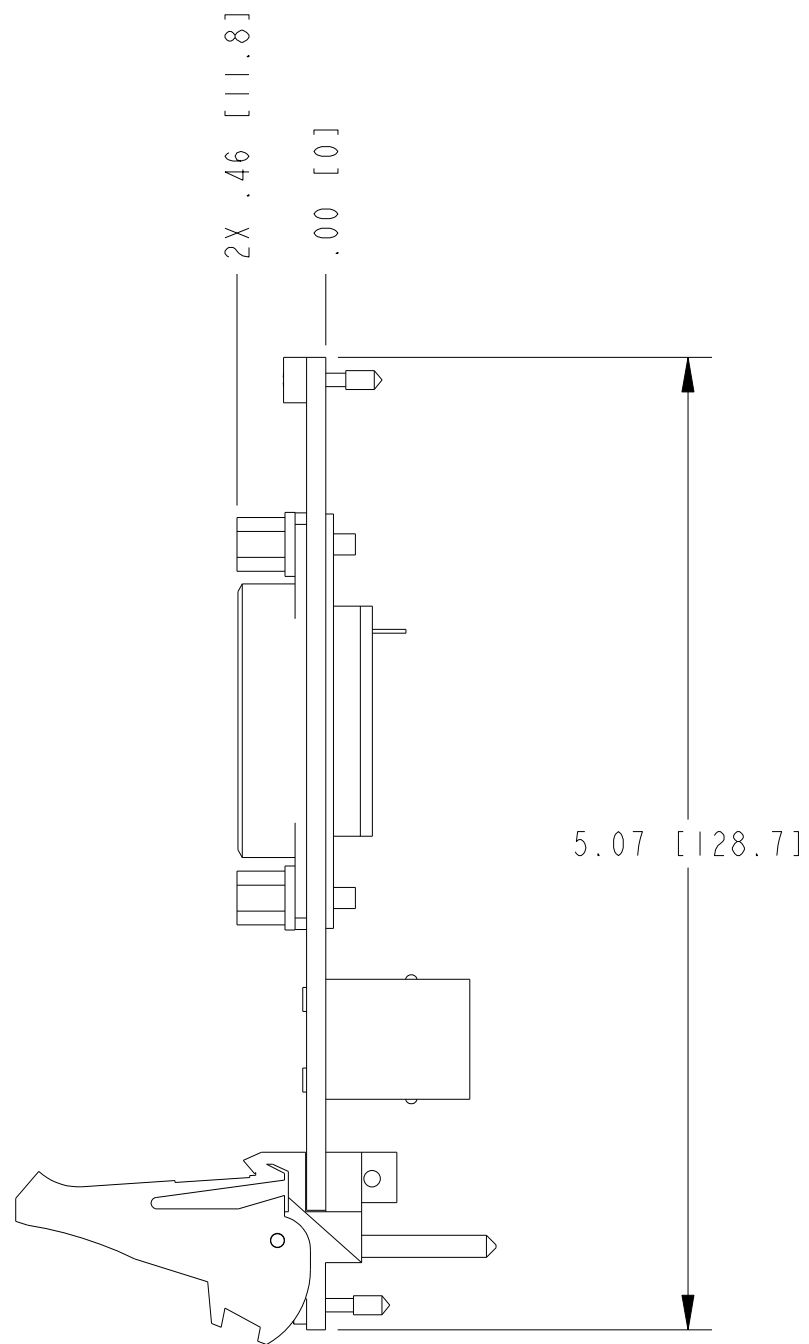

1. REFER TO PRODUCT MANUAL ON NI.COM FOR MORE DETAILS.

CUSTOMER DRAWING

UNLESS OTHERWISE SPECIFIED DIMENSIONS ARE IN INCHES AND [MILLIMETERS].		NATIONAL INSTRUMENTS® AUSTIN, TEXAS	
DO NOT SCALE DRAWING		TITLE	
THIRD ANGLE PROJECTION		PXI-8232	
SIZE	CODE	IDENT NO.	MM/DD/YYYY
B	7U296		03/07/18
SCALE: 1/1		SHEET | OF |