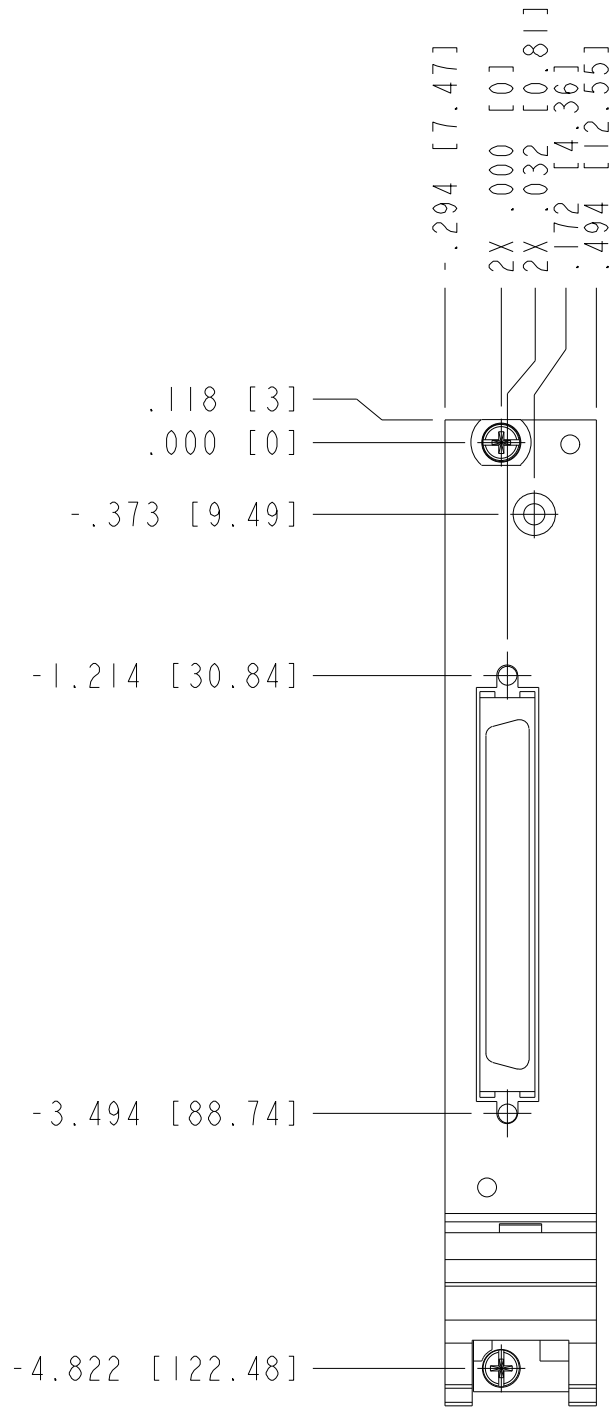

OVERLAY NOT SHOWN