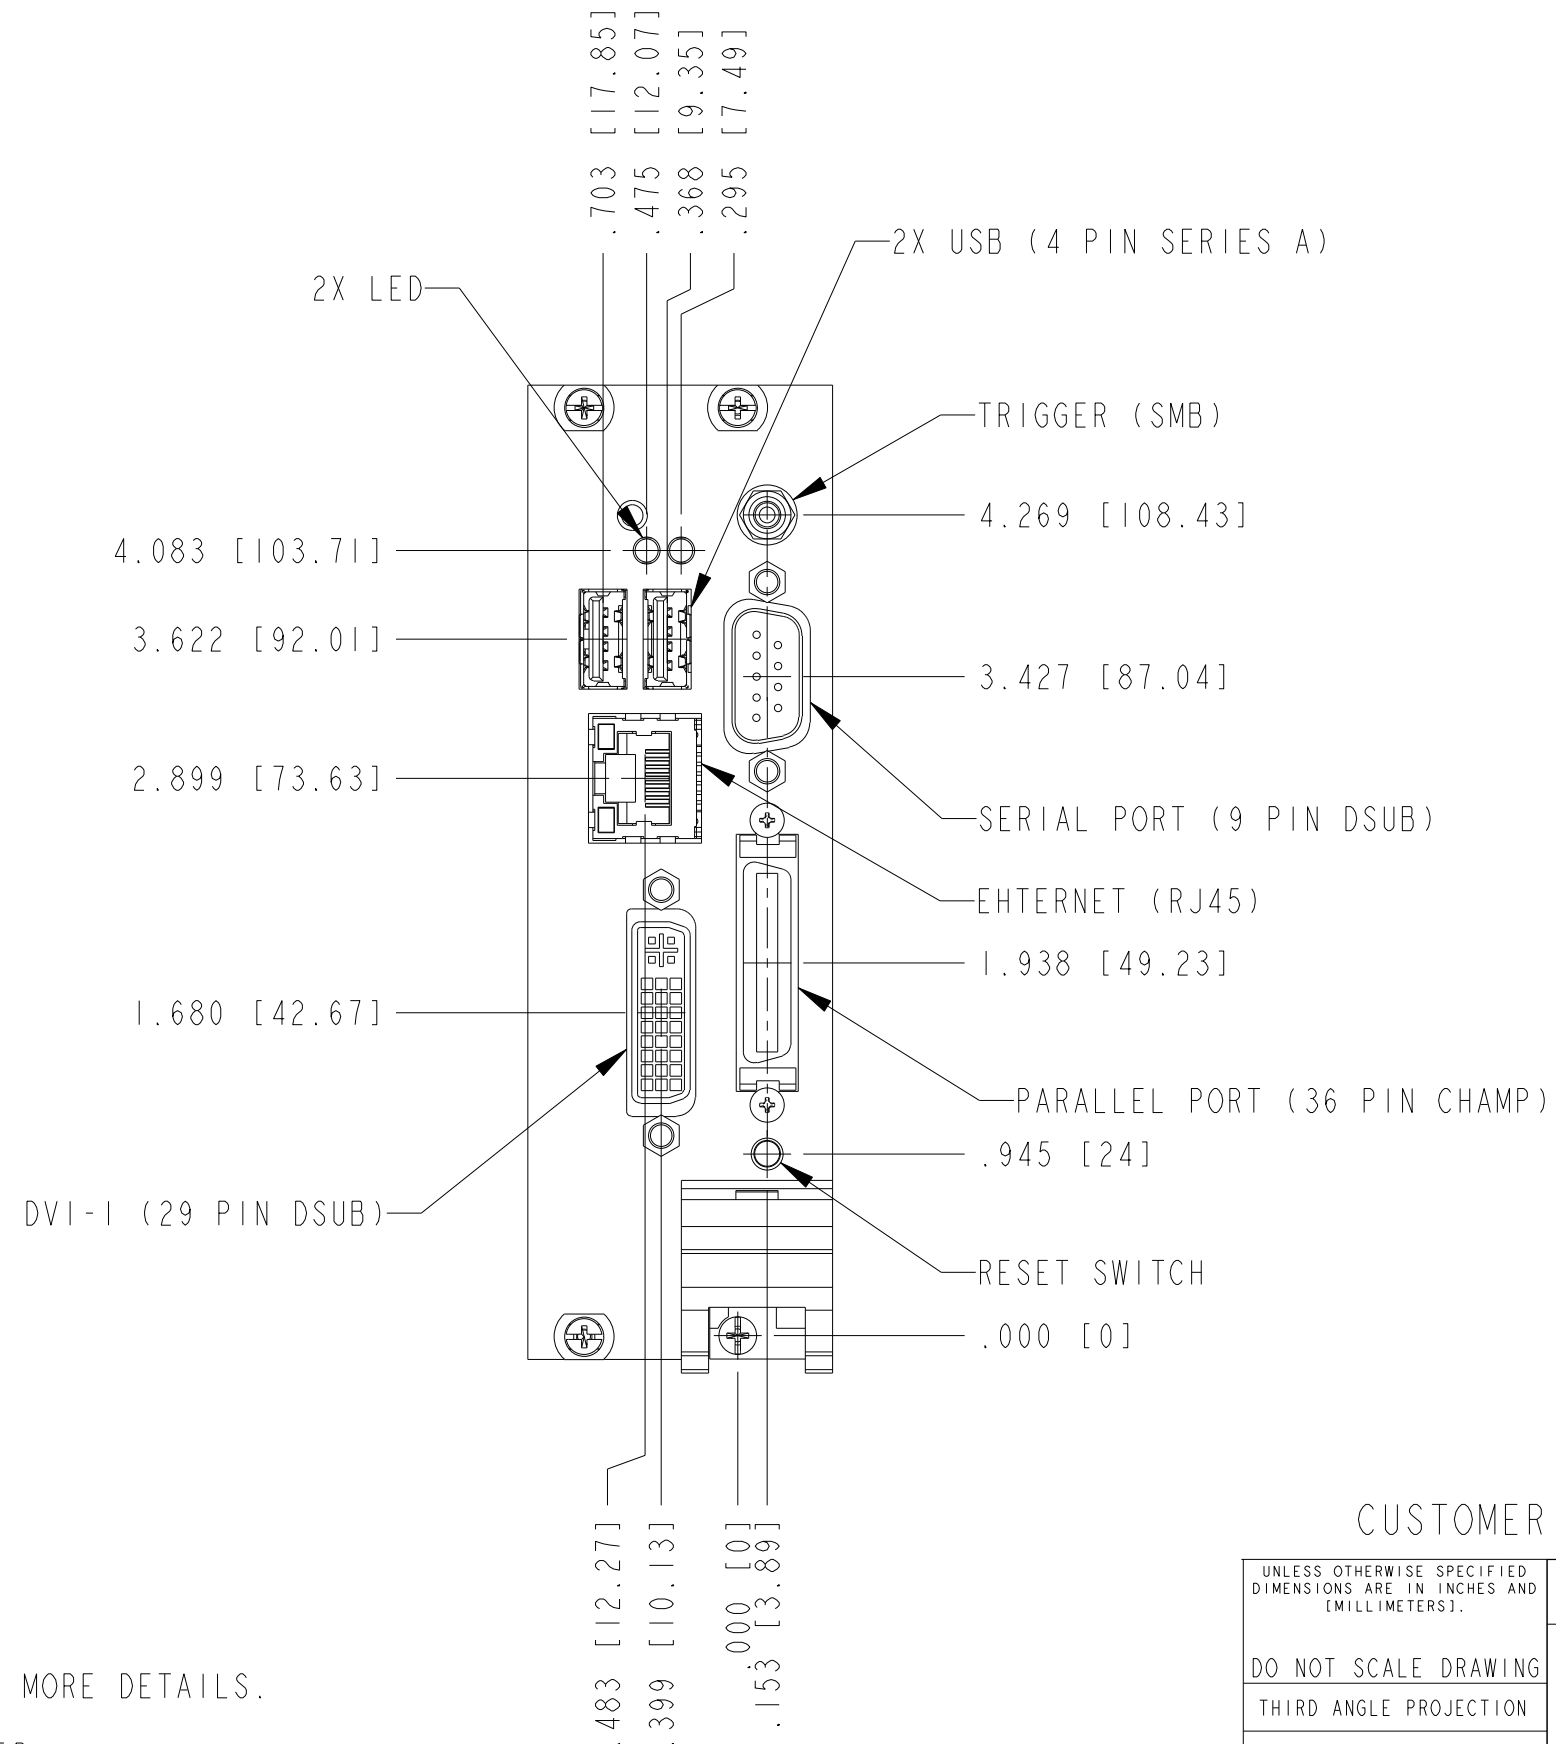

 **CLICK HERE**

**PXI-8101**

1. REFER TO PRODUCT MANUAL ON NI.COM FOR MORE DETAILS.  
 NOTES: UNLESS OTHERWISE SPECIFIED.

CUSTOMER DRAWING

UNLESS OTHERWISE SPECIFIED DIMENSIONS ARE IN INCHES AND (MILLIMETERS).		 AUSTIN, TEXAS	
DO NOT SCALE DRAWING		TITLE	
THIRD ANGLE PROJECTION		CONTROLLER, 8HP, PXI-8101	
SIZE	CODE IDENT NO.	MM/DD/YYYY	
B	7U296	06/06/2013	
SCALE: 1/1		SHEET   OF	