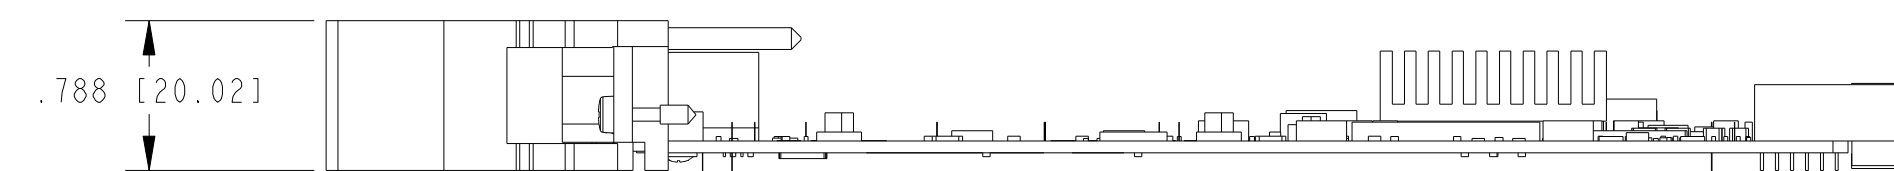

CUSTOMER DRAWING

UNLESS OTHERWISE SPECIFIED
DIMENSIONS ARE IN INCHES AND
[MILLIMETERS].

DO NOT SCALE DRAWING
THIRD ANGLE PROJECTION

AUSTIN, TEXAS

TITLE

NI PXI-781XR
MODULE

SIZE CODE IDENT NO MM/DD/YYYY
D 7U296 10/30/07

SCALE: 1/1

SHEET 1 OF 1

CU.PXI-781XR