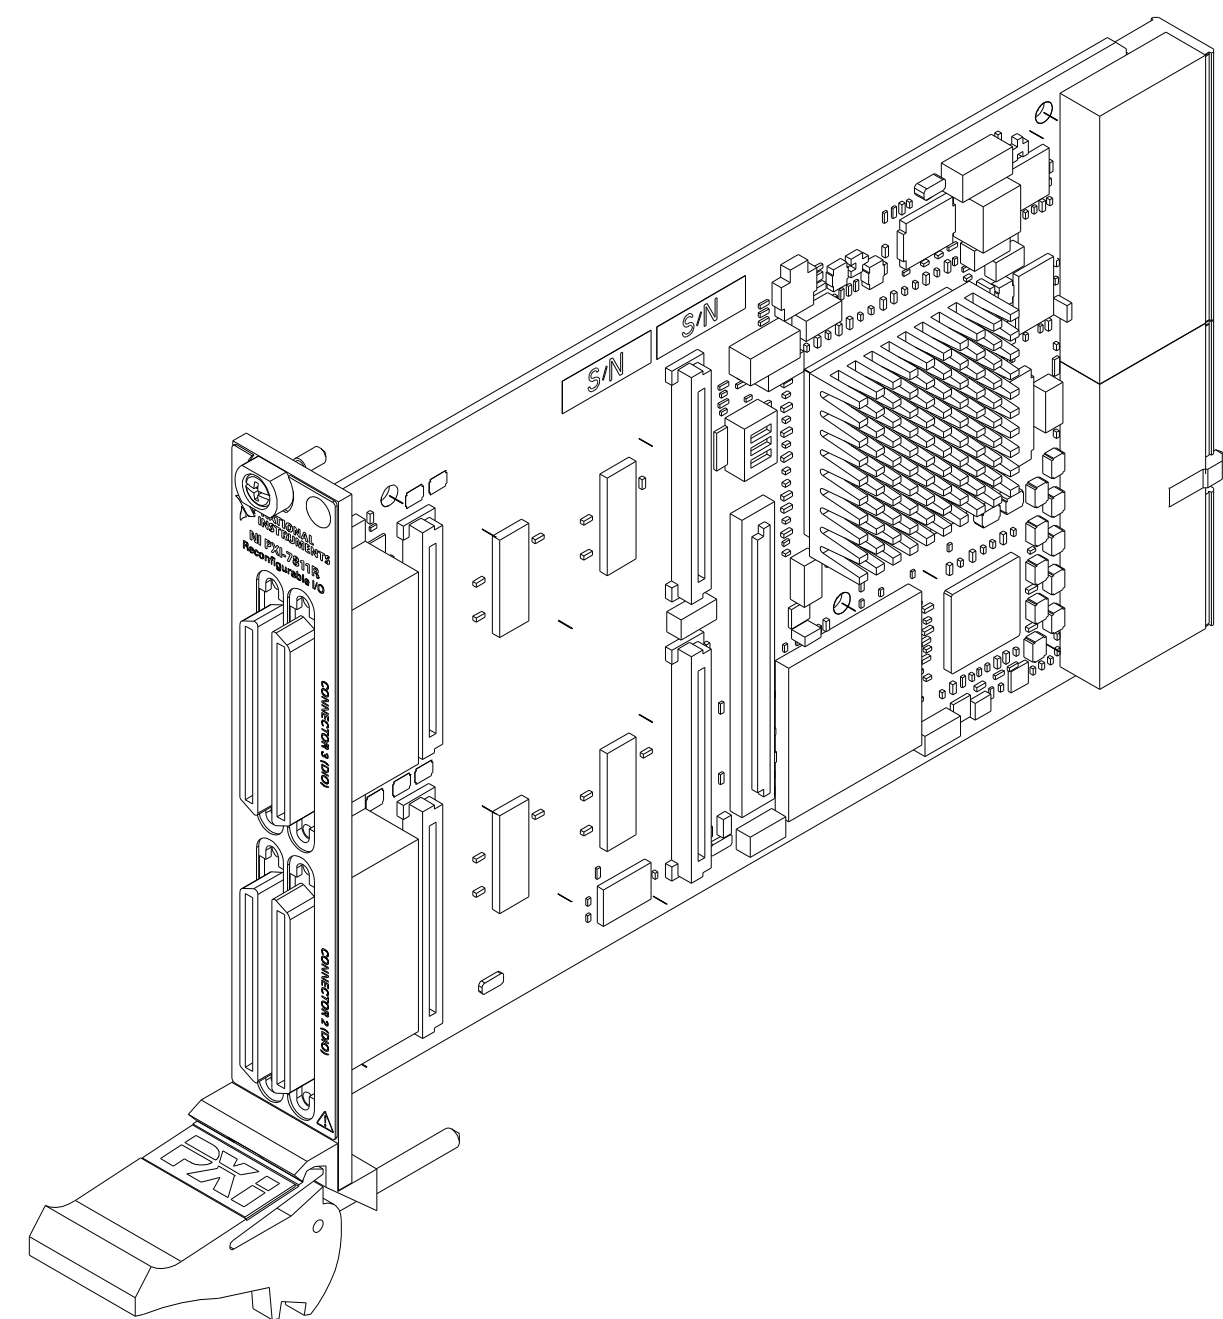

CUSTOMER DRAWING

UNLESS OTHERWISE SPECIFIED
DIMENSIONS ARE IN INCHES AND
[MILLIMETERS].

DO NOT SCALE DRAWING
THIRD ANGLE PROJECTION

AUSTIN, TEXAS

TITLE

NI PXI-781XR
MODULE

SIZE CODE IDENT NO MM/DD/YYYY
D 7U296 10/30/07

SCALE: 1/1

SHEET 1 OF 1

CU.PXI-781XR