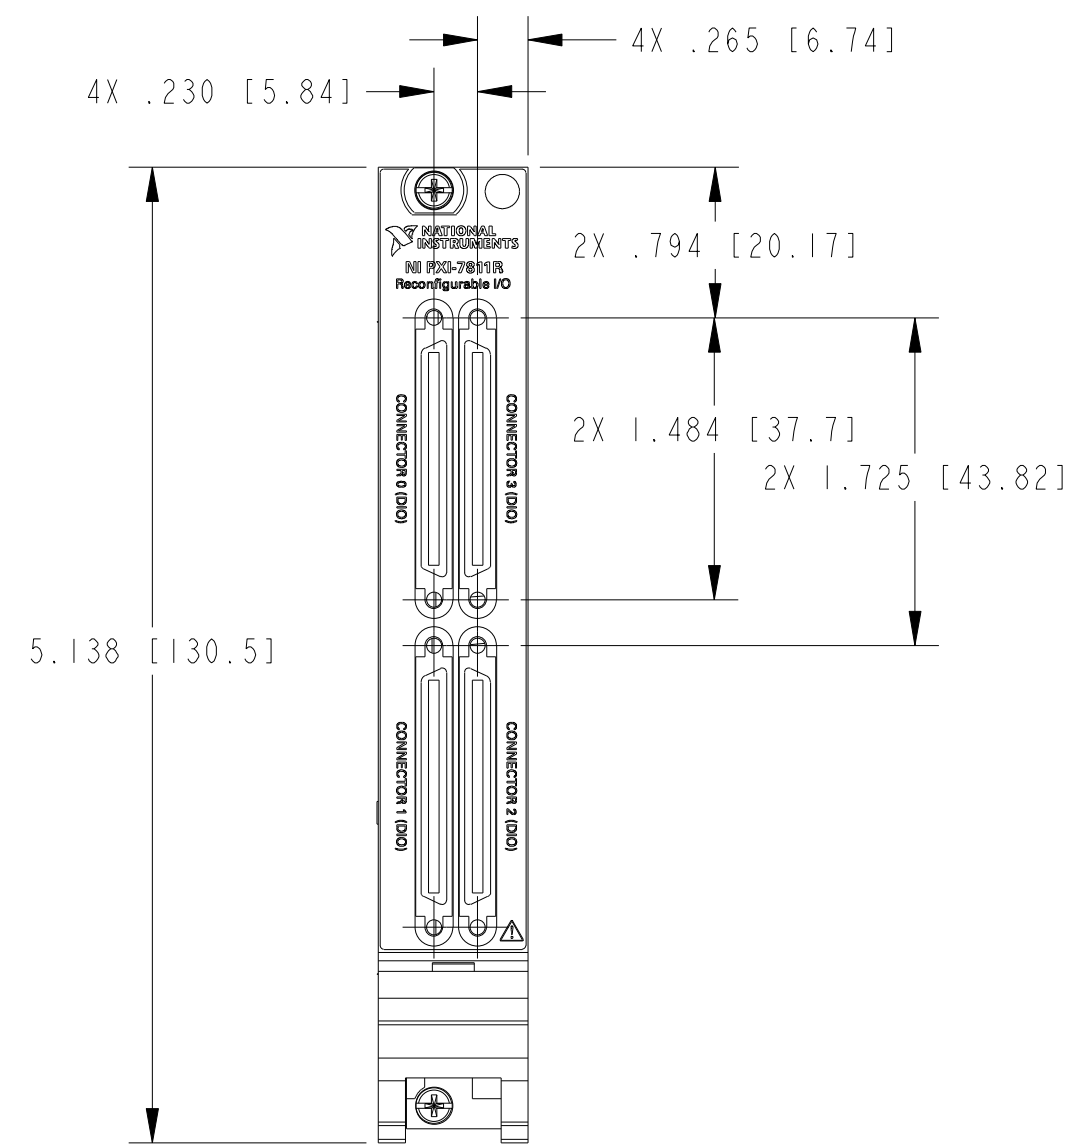

CUSTOMER DRAWING

UNLESS OTHERWISE SPECIFIED
DIMENSIONS ARE IN INCHES AND
[MILLIMETERS].

DO NOT SCALE DRAWING
THIRD ANGLE PROJECTION

AUSTIN, TEXAS

TITLE

NI PXI-781XR
MODULE

SIZE CODE IDENT NO MM/DD/YYYY
D 7U296 10/30/07

SCALE: 1/1

SHEET 1 OF 1

CU.PXI-781XR