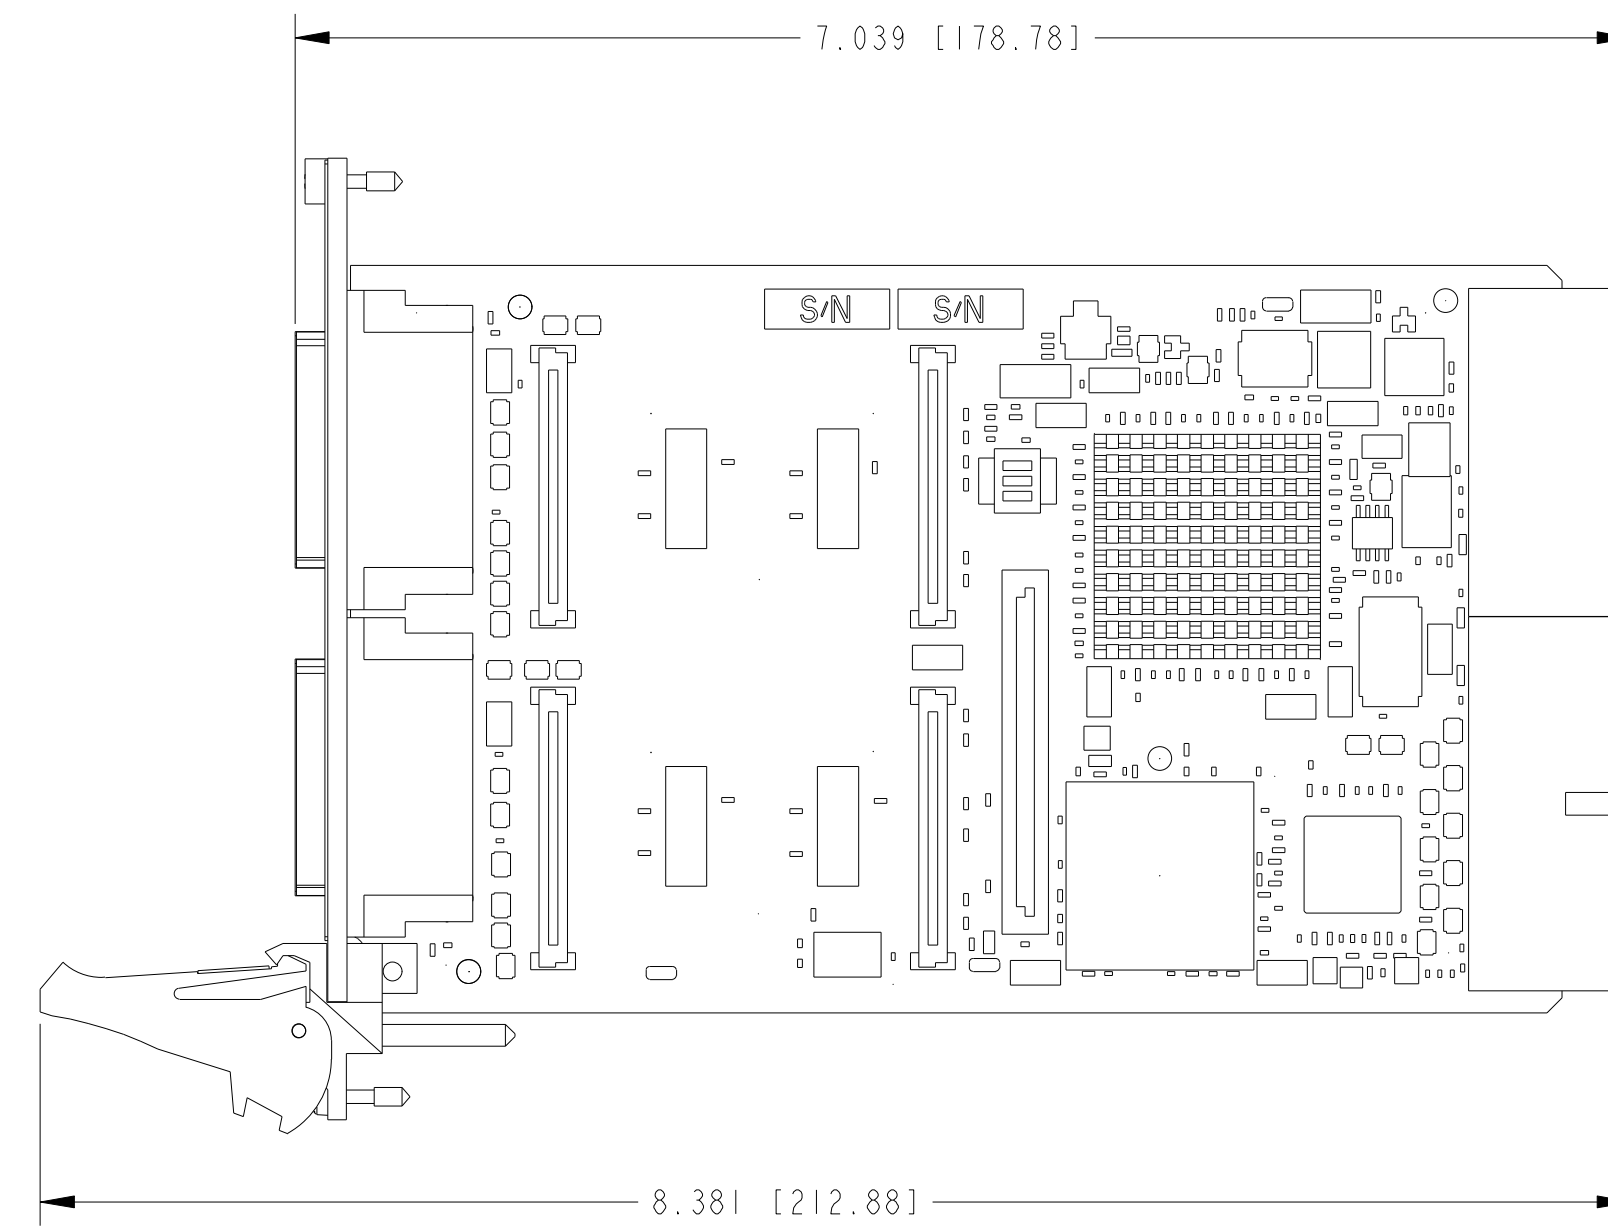

CUSTOMER DRAWING

UNLESS OTHERWISE SPECIFIED
DIMENSIONS ARE IN INCHES AND
[MILLIMETERS].

DO NOT SCALE DRAWING
THIRD ANGLE PROJECTION

AUSTIN, TEXAS

TITLE

NI PXI-781XR
MODULE

SIZE CODE IDENT NO MM/DD/YYYY
D 7U296 10/30/07

SCALE: 1/1

SHEET 1 OF 1

CU.PXI-781XR