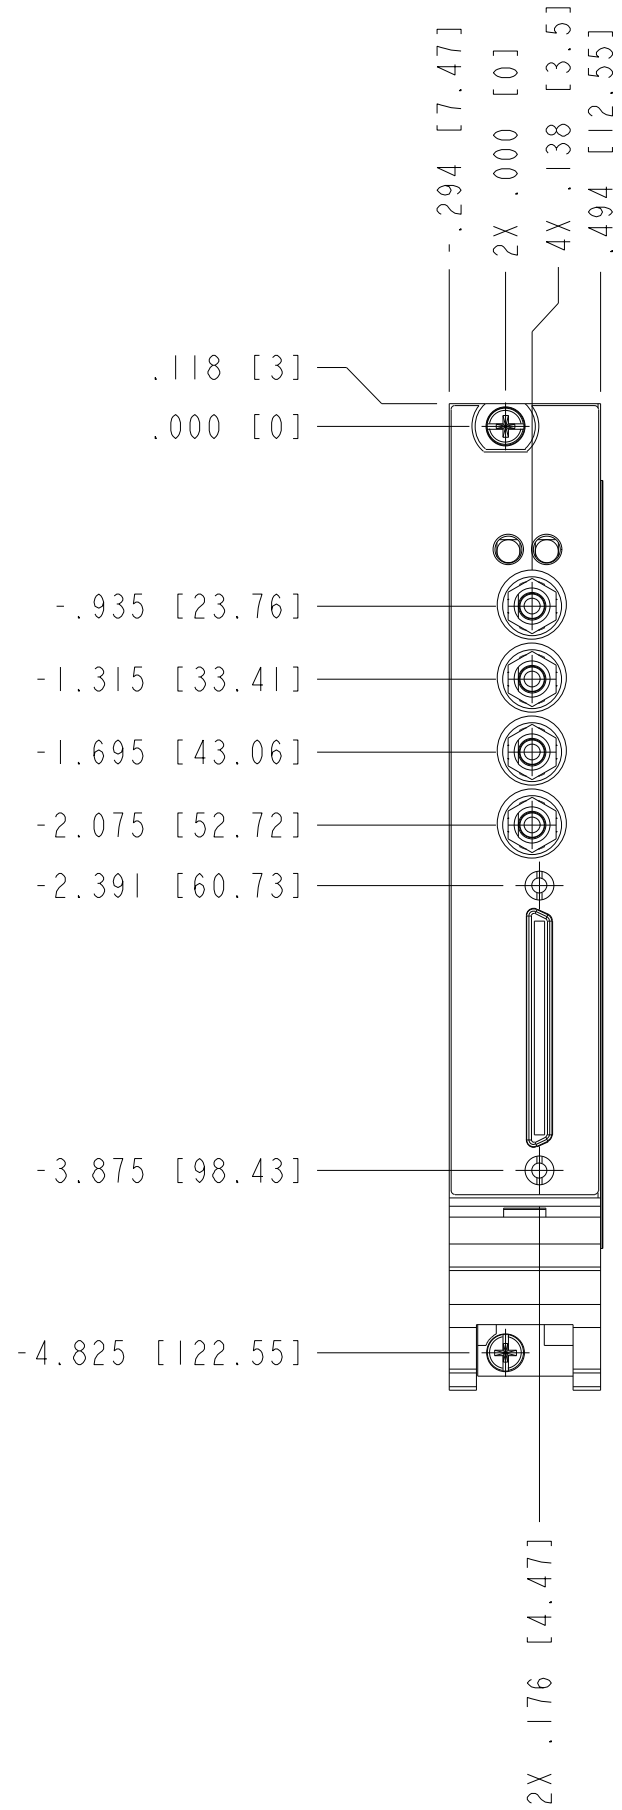

CUSTOMER DRAWING

UNLESS OTHERWISE SPECIFIED DIMENSIONS ARE IN INCHES AND [MILLIMETERS].		NATIONAL INSTRUMENTS® AUSTIN, TEXAS	
DO NOT SCALE DRAWING		TITLE PXI-5441	
THIRD ANGLE PROJECTION		SIZE CODE IDENT NO. MM/DD/YYYY B 7U296 12/29/09	
		SCALE: 1/1	SHEET | OF |